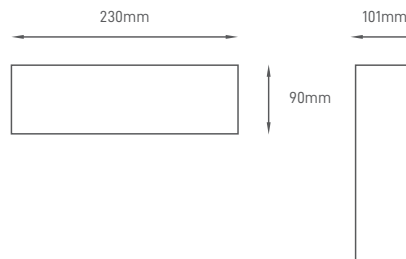

TECHNICAL DRAWING