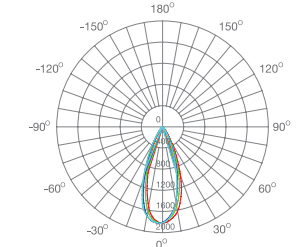

INTERIOR

ENCASTRAR | RECESSED | EMPOTRAR

VAUN

Recessed, high efficiency luminaire.

Luminária de encastrar, de elevada eficiência.

Luminaria empotrable de alta eficiencia

WATTS	10W	10W
COLOR TEMPERATURE	2700K	4000K
TOTAL LUMINOUS FLUX	870lm	870lm
LUMINOUS EFFICACY	87lm/w	87lm/w
BEAM ANGLE	36°	36°
CRI	≥80	≥80
IP	IP40	IP40
VOLTAGE	200-240V 50Hz	200-240V 50Hz
SIZE	Ø90x46mm	Ø90x46mm
CUT-OUT	Ø84mm	Ø84mm
PROTECTION CLASS	Class II	Class II
PROTECTION CLASS IK	-	-
POWER FACTOR	≥0.9	≥0.9
NOMINAL LIFETIME	50.000H	50.000H
ON/OFF CYCLES	100.000	100.000
DIMMING OPTIONS	1-10V / DALI	1-10V / DALI
LED BRAND	Epistar	Epistar
DRIVER BRAND	Aronlight	Aronlight
MOUNTING TYPE	Recessed	Recessed
BODY MATERIAL	Aluminium	Aluminium
COLOR	White RAL9016	White RAL9016
BODY SHAPE	Round	Round
BOX QUANTITY	48 pcs/carton	48 pcs/carton
SKU	ILAR-00656	ILAR-00657

TECHNICAL DRAWING

BEAM ANGLE

BERG TRIMLESS

Recessed downlight without trim ring (trimless).

Downlight de encastrar sem aro de remate (trimless).

Downlight empotrable sin aro (trimless).

WATTS	5W	9W
COLOR TEMPERATURE	2700k	2700k
TOTAL LUMINOUS FLUX	425lm	765lm
LUMINOUS EFFICACY	85lm/w	85lm/w
BEAM ANGLE	24°	24°
CRI	≥80	≥80
IP	IP20	IP20
VOLTAGE	220-240V	220-240V
SIZE	Ø60x71mm	Ø82x100mm
CUT-OUT	Ø62mm	Ø85mm
PROTECTION CLASS	Class I	Class I
PROTECTION CLASS IK	-	-
POWER FACTOR	≥0.9	≥0.9
NOMINAL LIFETIME	50.000H	50.000H
ON/OFF CYCLES	100.000	100.000
DIMMING OPTIONS	1-10V / DALI	1-10V / DALI
LED BRAND	CREE	CREE
DRIVER BRAND	Lifud	Lifud
MOUNTING TYPE	Recessed	Recessed
BODY MATERIAL	Aluminium + PC	Aluminium + PC
COLOR	White RAL9016	White RAL9016
BODY SHAPE	Round	Round
BOX QUANTITY	1 pcs/carton	1 pcs/carton
SKU	ILAR-00172	ILAR-00173

TECHNICAL DRAWING

BEAM ANGLE 9W