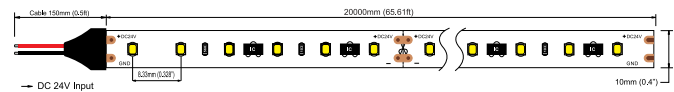

9.6W SUPER LONG 20M PROSTRIP 120LED/M IP20

POWER	9.6W	9.6W	9.6W
CCT	2700K	4000K	6000K
IP	IP20	IP20	IP20
VOLTAGE	24V dc	24V dc	24V dc
LED	SMD 2835	SMD 2835	SMD 2835
CRI	>90	>90	>90
LED / MT	120LED/M	120LED/M	120LED/M
LUMEN	960lm/m	960lm/m	960lm/m
SIZE	2000cm	2000cm	2000cm
WIDTH	10mm	10mm	10mm
CUTTING SEGMENT	50mm	50mm	50mm
TAPE 3M	3M VHB	3M VHB	3M VHB
SKU	ILAR-01411	ILAR-01412	ILAR-01413

2000cm

SIZE

14W EXTRA WARM PROSTRIP 120LED/M IP20

POWER	14W	14W
CCT	1800K	2200K
IP	IP20	IP20
VOLTAGE	24V dc	24V dc
LED	SMD 2835	SMD 2835
CRI	>90	>90
LED / MT	120LED/M	120LED/M
LUMEN	1190 lm/m	1190 lm/m
SIZE	500cm	500cm
WIDTH	10mm	10mm
CUTTING SEGMENT	50mm	50mm
TAPE 3M	3M VHB	3M VHB
SKU	ILAR-01399	ILAR-01400

500cm

SIZE

RECOMMENDED ACCESSORIES

INSTALLATION