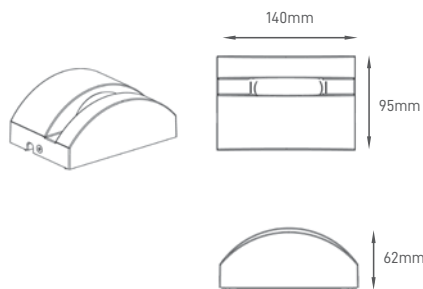

WATTS	6W
CCT	3000K
TOTAL LUMINOUS FLUX	85lm
LUMINOUS EFFICACY	-
BEAM ANGLE	3°
CRI	≥80
IP	IP65
VOLTAGE	220-240V
SIZE	140x95x62mm
PROTECTION CLASS	Class I
PROTECTION CLASS IK	IK10
POWER FACTOR	-
NOMINAL LIFETIME	25000H
STARTING TIME 100% ON	-
ON/OFF CYCLES	-
DIMMING OPTIONS	-
LED BRAND	LED CREE
DRIVER BRAND	EAGLERISE DRIVER
MOUNTING TYPE	Surface
BODY MATERIAL	Die-casting aluminium
	Optical acrylic lens
COLOR	Grey
BOX QUANTITY	6 pcs / carton
SKU	ILAR-00819

DIE-CASTING ALUMINIUM EAGLERISE DRIVER LED CREE IP65

TECHNICAL DRAWING