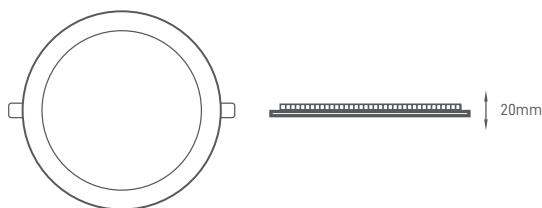

INTERIOR

ENCASTRAR | RECESSED | EMPOTRAR

ROUND RECESSED

PANEL REDONDO ENCASTRAR
REDONDO EMPOTRABLE

SAMSUNG/EPISTAR LED

ALUMINIUM

PMMA

CONTROL OPTIONS

ZALC
ZIGBEE

DWALC
DALI