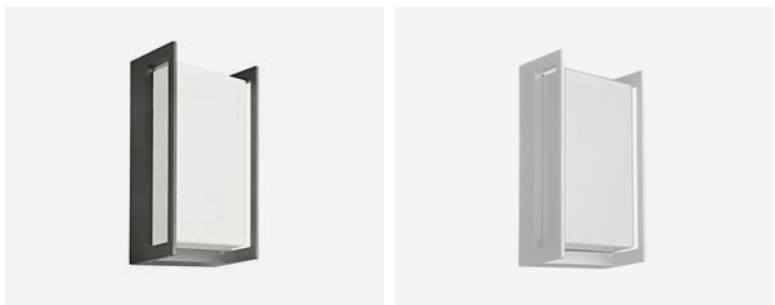

## FISHER

Exterior wall luminaire with direct light and modern design.

Luminária exterior de parede com luz direta e design moderno.

Lámpara de pared exterior de luz directa y diseño moderno.

WATTS	10W	10W
CCT	3000K	3000K
TOTAL LUMINOUS FLUX	900lm	900lm
LUMINOUS EFFICACY	-	-
BEAM ANGLE	90°	90°
CRI	≥80	≥80
IP	IP54	IP54
VOLTAGE	220-240V	220-240V
SIZE	238x128x78mm	238x128x78mm
PROTECTION CLASS	Class I	Class I
PROTECTION CLASS IK	IK08	IK08
POWER FACTOR	-	-
NOMINAL LIFETIME	30000H	30000H
STARTING TIME 100% ON	-	-
ON/OFF CYCLES	-	-
DIMMING OPTIONS	-	-
LED BRAND	LED CREE	LED CREE
DRIVER BRAND	-	-
MOUNTING TYPE	Surface	Surface
BODY MATERIAL	Die-casting aluminium	Die-casting aluminium
COLOR	Grey	White
BODY SHAPE	Rectangular	Rectangular
BOX QUANTITY	20 pcs / carton	20 pcs / carton
SKU	ILAR-00959	ILAR-00960