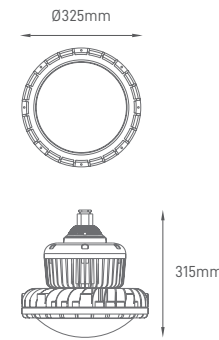

WATTS	100W	120W	150W	200W
CCT	5000K	5000K	5000K	5000K
TOTAL LUMINOUS FLUX	15000lm	18000lm	22500lm	30000lm
LUMINOUS EFFICACY	150lm/w	150lm/w	150lm/w	150lm/w
BEAM ANGLE	120°	120°	120°	120°
CRI	≥80	≥80	≥80	≥80
IP	IP66	IP66	IP66	IP66
VOLTAGE	100-277V, 50/60Hz	100-277V, 50/60Hz	100-277V, 50/60Hz	100-277V, 50/60Hz
SURGE PROTECTION	6KV	6KV	6KV	6KV
SIZE	Ø325x315mm	Ø325x315mm	Ø325x315mm	Ø325x315mm
CORROSION PROOF	WF2	WF2	WF2	WF2
PROTECTION CLASS	Class II	Class II	Class II	Class II
PROTECTION CLASS IK	IK08	IK08	IK08	IK08
POWER FACTOR	>0.95	>0.95	>0.95	>0.95
NOMINAL LIFETIME	50000H	50000H	50000H	50000H
DIMMING OPTIONS	1-10V / DALI	1-10V / DALI	1-10V / DALI	1-10V / DALI
LED BRAND	CREE JK3030	CREE JK3030	CREE JK3030	CREE JK3030
DRIVER BRAND	Meanwell HBG	Meanwell HBG	Meanwell HBG	Meanwell HBG
MOUNTING TYPE	Ceiling Mounting	Ceiling Mounting	Ceiling Mounting	Ceiling Mounting
BODY MATERIAL	Die-cast Aluminum ADC12	Die-cast Aluminum ADC12	Die-cast Aluminum ADC12	Die-cast Aluminum ADC12
COLOR	Yellow	Yellow	Yellow	Yellow
BODY SHAPE	Round	Round	Round	Round
BOX QUANTITY	1 pc/carton	1 pc/carton	1 pc/carton	1 pc/carton
PROTECTION	OTP, OCP, OVP, SCP	OTP, OCP, OVP, SCP	OTP, OCP, OVP, SCP	OTP, OCP, OVP, SCP
SKU	ILAR-01458	ILAR-01130	ILAR-01131	ILAR-01211

DIE-CAST ALUMINUM ADC12

TECHNICAL DRAWING