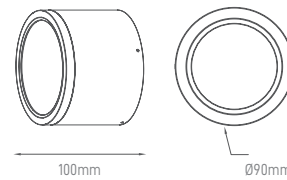

WATTS	15W - WHITE	15W - WHITE	15W - BLACK	15W - BLACK
COLOR TEMPERATURE	2700K	4000K	2700K	4000K
TOTAL LUMINOUS FLUX	1300lm	1500lm	1300lm	1500lm
LUMINOUS EFFICACY	87lm/w	100lm/w	87lm/w	100lm/w
BEAM ANGLE	60°	60°	60°	60°
CRI	≥80	≥80	≥80	≥80
IP	IP54	IP54	IP54	IP54
VOLTAGE	200-240V 50/60Hz	200-240V 50/60Hz	200-240V 50/60Hz	200-240V 50/60Hz
SIZE	Ø90 x 100mm	Ø90 x 100mm	Ø90 x 100mm	Ø90 x 100mm
CUT-OUT	-	-	-	-
PROTECTION CLASS	Class I	Class I	Class I	Class I
PROTECTION CLASS IK	-	-	-	-
POWER FACTOR	≥0.9	≥0.9	≥0.9	≥0.9
NOMINAL LIFETIME	50.000H	50.000H	50.000H	50.000H
ON/OFF CYCLES	100.000	100.000	100.000	100.000
DIMMING OPTIONS	-	-	-	-
LED BRAND	CITIZEN	CITIZEN	CITIZEN	CITIZEN
DRIVER BRAND	Aronlight	Aronlight	Aronlight	Aronlight
MOUNTING TYPE	Surface Mounted	Surface Mounted	Surface Mounted	Surface Mounted
BODY MATERIAL	Aluminium	Aluminium	Aluminium	Aluminium
COLOR	White RAL9016	White RAL9016	Black RAL9005	Black RAL9005
BODY SHAPE	Round	Round	Round	Round
BOX QUANTITY	24 pcs/carton	24 pcs/carton	24 pcs/carton	24 pcs/carton
SKU	ILAR-00695	ILAR-00696	ILAR-00698	ILAR-00699

IP54 CITIZEN LED ALUMINIUM

TECHNICAL DRAWING