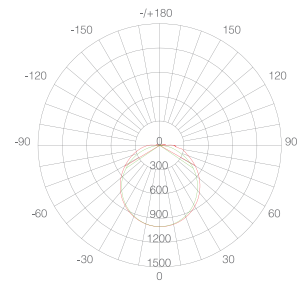

MEGASLIM

SMD

The Mega Slim Batten with its simplistic design adapts to any space.
A Rêgua Mega Slim com design simplista adapta-se a qualquer espaço.
La regleta Mega Slim con diseño simplista se adapta a cualquier espacio.

WATTS	20W	40W	40W
CCT	6000K	4500K	6000K
TOTAL LUMINOUS FLUX	1600lm	3200lm	3200lm
LUMINOUS EFFICACY	80lm/w	80lm/w	80lm/w
BEAM ANGLE	120°	120°	120°
CRI	≥80	≥80	≥80
IP	IP20	IP20	IP20
VOLTAGE	200-240V 50Hz	200-240V 50Hz	200-240V 50Hz
SIZE	600x80x24mm	1200x80x24mm	1200x80x24mm
CUT-OUT	-	-	-
PROTECTION CLASS	Class I	Class I	Class I
PROTECTION CLASS IK	IK05	IK05	IK05
POWER FACTOR	≥0.9	≥0.9	≥0.9
NOMINAL LIFETIME	20.000H	20.000H	20.000H
ON/OFF CYCLES	100.000	100.000	100.000
DIMMING OPTIONS	-	-	-
LED BRAND	Epistar	Epistar	Epistar
DRIVER BRAND	Aronlight	Aronlight	Aronlight
MOUNTING TYPE	Surface Mounted	Surface Mounted	Surface Mounted
BODY MATERIAL	Aluminium/PVC	Aluminium/PVC	Aluminium/PVC
COLOR	White RAL9016	White RAL9016	White RAL9016
BODY SHAPE	Linear	Linear	Linear
BOX QUANTITY	20 pcs/carton	20 pcs/carton	20 pcs/carton
SKU	ILAR-00237	ILAR-00239	ILAR-00240

IP20 EPISTAR LED ALUMINIUM

TECHNICAL DRAWING

BEAM ANGLE

KAYA

120 LUMENS / WATT

Slim Design Light with efficiency of 120Lm / W and Power Factor >0.96.
Luminária de Design Slim com eficiência de 120Lm/W e PF >0.96.
Luminaria de Diseño Slim con eficiencia de 120Lm / W y PF >0.96.