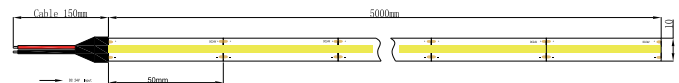

LED STRIP

FITAS LED | TIRAS LED

15W COB PRO

480LED/M

IP20

POWER	15W	15W	15W
CCT	2700K	4000K	6000K
IP	IP20	IP20	IP20
VOLTAGE	24V dc	24V dc	24V dc
LED	COB	COB	COB
CRI	>90	>90	>90
LED / MT	480LED/M	480LED/M	480LED/M
LUMEN	1500lm/m	1500lm/m	1500lm/m
SIZE	500cm	500cm	500cm
WIDTH	10mm	10mm	10mm
CUTTING SEGMENT	50mm	50mm	50mm
TAPE 3M	3M VHB	3M VHB	3M VHB
SKU	ILAR-01401	ILAR-01402	ILAR-01403

INSTALLATION

SIZE

RECOMMENDED ACCESSORIES

15W COB PRO

480LED/M

IP67

POWER	15W	15W
CCT	2700K	4000K
IP	IP67	IP67
VOLTAGE	24V dc	24V dc
LED	COB	COB
CRI	>90	>90
LED / MT	480LED/M	480LED/M
FLUX/LUMENS	1500lm/m	1500lm/m
SIZE	500cm	500cm
WIDTH	12mm	12mm
CUTTING SEGMENT	50mm	50mm
TAPE 3M	3M VHB	3M VHB
SKU	ILAR-01404	ILAR-01405

INSTALLATION

SIZE

RECOMMENDED ACCESSORIES