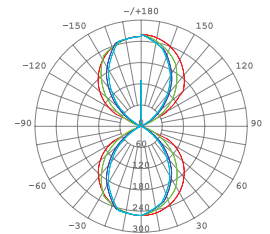

LYRA

Wall-mounted luminaire with double emission of light.
Aplique de parede com dupla emissão de Luz.
Aplique de pared con doble emisión de Luz.

WATTS	10W - WHITE	10W - WHITE	10W - BLACK	10W - BLACK
COLOR TEMPERATURE	2700K	4000K	2700K	4000K
TOTAL LUMINOUS FLUX	750lm	900lm	750lm	900lm
LUMINOUS EFFICACY	75lm/w	90lm/w	75lm/w	90lm/w
BEAM ANGLE	Adjust. 15°-120°	Adjust. 15°-120°	Adjust.	Adjust.
CRI	≥80	≥80	15°-120°≥80	15°-120°≥80
IP	IP65	IP65	IP65	IP65
VOLTAGE	100-240V 50Hz	100-240V 50Hz	100-240V 50Hz	100-240V 50Hz
SIZE	120 x 96.8 x 100mm	120 x 96.8 x 100mm	120 x 96.8 x 100mm	120 x 96.8 x 100mm
CUT-OUT	-	-	-	-
PROTECTION CLASS	Class I	Class I	Class I	Class I
PROTECTION CLASS IK	IK06	IK06	IK06	IK06
POWER FACTOR	≥0.9	≥0.9	≥0.9	≥0.9
NOMINAL LIFETIME	50.000H	50.000H	50.000H	50.000H
ON/OFF CYCLES	100.000	100.000	100.000	100.000
DIMMING OPTIONS	-	-	-	-
LED BRAND	Sanan	Sanan	Sanan	Sanan
DRIVER BRAND	Aronlight	Aronlight	Aronlight	Aronlight
MOUNTING TYPE	Wall Mount	Wall Mount	Wall Mount	Wall Mount
BODY MATERIAL	Aluminium	Aluminium	Aluminium	Aluminium
COLOR	WHITE	WHITE	BLACK	BLACK
BODY SHAPE	-	-	-	-
BOX QUANTITY	18 pcs/carton	18 pcs/carton	18 pcs/carton	18 pcs/carton
SKU	ILAR-00769	ILAR-00861	ILAR-00860	ILAR-00770

IP65 SANAN LED ALUMINIUM

TECHNICAL DRAWING

BEAM ANGLE

CUBE

WHITE | BLACK

Interior wall luminaire with a modern design and double light emitting.
Luminária interior de parede com design moderno e dupla emissão de luz.
Lámpara de pared interior de diseño moderno y doble emisión de luz.