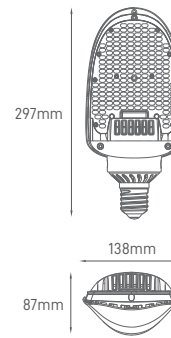

TECHNICAL DRAWING