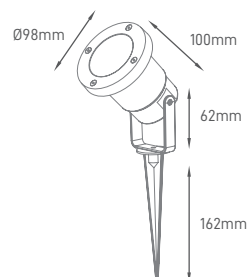

TECHNICAL DRAWING