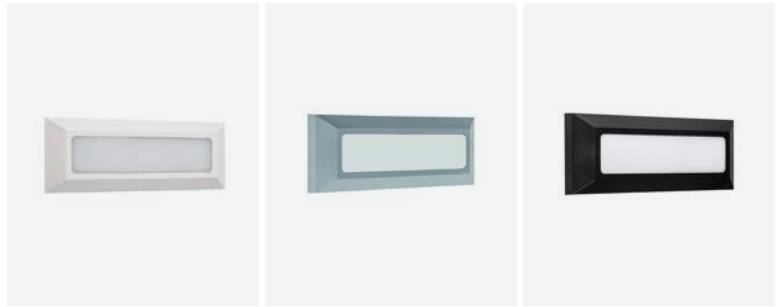

OUTDOOR

EXTERIOR | OUTDOOR | EXTERIOR

JADE

CCT | WHITE | GREY | BLACK

Outdoor lamp with a modern design and direct light.
Luminária de exterior com design moderno e luz direta.
Lámpara de exterior de diseño moderno y luz directa.

WATTS	4W	4W CCT	4W	4W CCT	4W	4W CCT
CCT	4000K	CCT	4000K	CCT	4000K	CCT
TOTAL LUMINOUS FLUX	280lm	280lm	280lm	280lm	280lm	280lm
LUMINOUS EFFICACY	70lm/W	70lm/W	70lm/W	70lm/W	70lm/W	70lm/W
BEAM ANGLE	110°	110°	110°	110°	110°	110°
CRI	≥80	≥80	≥80	≥80	≥80	≥80
IP	IP65	IP65	IP65	IP65	IP65	IP65
VOLTAGE	220-240V	220-240V	220-240V	220-240V	220-240V	220-240V
SIZE	230x80x27mm	230x80x27mm	230x80x27mm	230x80x27mm	230x80x27mm	230x80x27mm
PROTECTION CLASS	Class II	Class II	Class II	Class II	Class II	Class II
PROTECTION CLASS IK	-	-	-	-	-	-
POWER FACTOR	-	-	-	-	-	-
NOMINAL LIFETIME	20000H	20000H	20000H	20000H	20000H	20000H
ON/OFF CYCLES	-	-	-	-	-	-
DIMMING OPTIONS	-	-	-	-	-	-
LED BRAND	-	-	-	-	-	-
DRIVER BRAND	-	-	-	-	-	-
MOUNTING TYPE	Surface	Surface	Surface	Surface	Surface	Surface
BODY MATERIAL	ABS + PC	ABS + PC	ABS + PC	ABS + PC	ABS + PC	ABS + PC
COLOR	White	White	Grey	Grey	Black	Black
BODY SHAPE	-	-	-	-	-	-
BOX QUANTITY	20 pcs / carton	20 pcs / carton	20 pcs / carton	20 pcs / carton	20 pcs / carton	20 pcs / carton
SKU	ILAR-00341	ILAR-01641	ILAR-00340	ILAR-01497	ILAR-00970	ILAR-01642

PLASTIC IP65

HERA

CCT | WHITE | GREY | BLACK

Outdoor lamp with a modern design and direct light.
Luminária de exterior com design moderno e luz direta.
Lámpara de exterior de diseño moderno y luz directa.