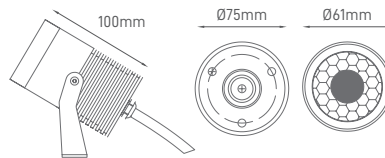

TECHNICAL DRAWING