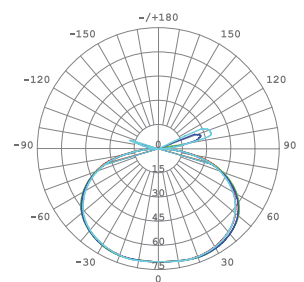

IVY

Garden wall light with modern design and indirect light.
Aplicue de jardim com design moderno e luz indireta.
Luminária de jardín de diseño moderno y iluminación indirecta.

WATTS	8W
CCT	4000K
TOTAL LUMINOUS FLUX	700lm
LUMINOUS EFFICACY	-
BEAM ANGLE	120°
CRI	≥80
IP	IP65
VOLTAGE	220-240V
SIZE	Ø165x60x10mm
PROTECTION CLASS	Class II
PROTECTION CLASS IK	IK08
POWER FACTOR	>0.5
NOMINAL LIFETIME	20000H
STARTING TIME 100% ON	-
ON/OFF CYCLES	-
LED BRAND	LED CREE
DRIVER BRAND	-
MOUNTING TYPE	Surface
BODY MATERIAL	ABS + PC
COLOR	Grey
BODY SHAPE	Round
BOX QUANTITY	10 pcs / carton
SKU	ILAR-00796

LED CREE PLASTIC IP65

TECHNICAL DRAWING

BEAM ANGLE

HANA

Garden wall light with modern design and indirect light.
Aplicue de jardim com design moderno e luz indireta.
Luminária de jardín de diseño moderno y iluminación indirecta.

WATTS	8W
CCT	4000K
TOTAL LUMINOUS FLUX	670lm
LUMINOUS EFFICACY	-
BEAM ANGLE	120°
CRI	≥80
IP	IP65
VOLTAGE	220-240V
SIZE	150x150x10x60mm
PROTECTION CLASS	Class II
PROTECTION CLASS IK	IK08
POWER FACTOR	>0.5
NOMINAL LIFETIME	20000H
STARTING TIME 100% ON	-
ON/OFF CYCLES	-
LED BRAND	LED CREE
DRIVER BRAND	-
MOUNTING TYPE	Surface
BODY MATERIAL	ABS + PC
COLOR	Grey
BODY SHAPE	Square
BOX QUANTITY	10 pcs / carton
SKU	ILAR-00797

LED CREE PLASTIC IP65

TECHNICAL DRAWING

BEAM ANGLE