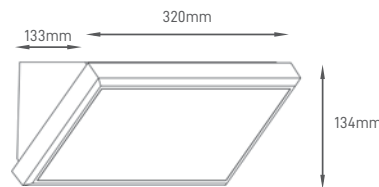

TECHNICAL DRAWING

ST53MH

Exterior wall luminaire with a modern design.
Luminária exterior de parede com design moderno.
Lámpara de pared exterior de diseño moderno.