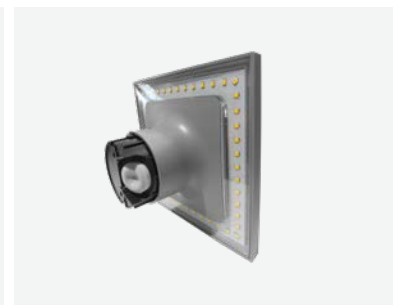

# HANA

Garden wall light with modern design and indirect light.  
Aplicue de jardim com design moderno e luz indireta.  
Luminária de jardín de diseño moderno y iluminación indirecta.

WATTS	8W
CCT	4000K
TOTAL LUMINOUS FLUX	670lm
LUMINOUS EFFICACY	-
BEAM ANGLE	120°
CRI	≥80
IP	IP65
VOLTAGE	220-240V
SIZE	150x150x10x60mm
PROTECTION CLASS	Class II
PROTECTION CLASS IK	IK08
POWER FACTOR	>0.5
NOMINAL LIFETIME	20000H
STARTING TIME 100% ON	-
ON/OFF CYCLES	-
LED BRAND	LED CREE
DRIVER BRAND	-
MOUNTING TYPE	Surface
BODY MATERIAL	ABS + PC
COLOR	Grey
BODY SHAPE	Square
BOX QUANTITY	10 pcs / carton
SKU	ILAR-00797