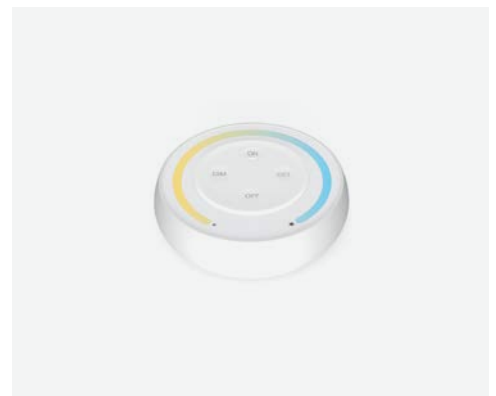

CCT WIRELESS CONTROLLER

COMANDO WIRELESS CCT
S1 - BRANCO

WORKING VOLTAGE	WORKING TEMPERATURE	RF	CONTROL DISTANCE	STAND BY POWER	SKU
3V (AAA battery-2PCS)	-10~40°C	2.4GHz	30m	20 μA	ILAR-01792