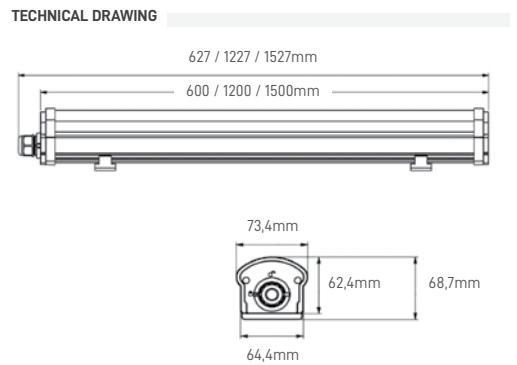

WATTS	15W	30W	43W	50W
CCT	5000K	5000K	5000K	5000K
TOTAL LUMINOUS FLUX	2250lm	4500lm	6450lm	8500lm
LUMINOUS EFFICACY	150lm/w	150lm/w	150lm/w	170lm/w
BEAM ANGLE	120°	120°	120°	120°
CRI	≥80	≥80	≥80	≥80
IP	IP66	IP66	IP66	IP66
VOLTAGE	220-240V	220-240V	220-240V	220-240V
SIZE	600x73.4x68.7mm	1200x73.4x68.7mm	1500x73.4x68.7mm	1500x73.4x68.7mm
PROTECTION CLASS	Class II	Class II	Class II	Class II
PROTECTION CLASS IK	IK10	IK10	IK10	IK10
POWER FACTOR	0.96	0.96	0.96	0.96
NOMINAL LIFETIME	50000H	50000H	50000H	50000H
ON/OFF CYCLES	100.000	100.000	100.000	100.000
DIMMING OPTIONS	1-10V / DALI	1-10V / DALI	1-10V / DALI	1-10V / DALI
LED BRAND	Hongli LED	Hongli LED	Hongli LED	Hongli LED
DRIVER BRAND	Aronlight	Aronlight	Aronlight	Aronlight
MOUNTING TYPE	Surface Mounted	Surface Mounted	Surface Mounted	Surface Mounted
BODY MATERIAL	PC+Aluminium inside	PC+Aluminium inside	PC+Aluminium inside	PC+Aluminium inside
COLOR	White	White	White	White
BODY SHAPE	Linear	Linear	Linear	Linear
BOX QUANTITY	6 pcs/carton	12 pcs/carton	12 pcs/carton	12 pcs/carton
SKU	ILAR-01146	ILAR-00957	ILAR-00958	ILAR-01590

CONTROL OPTIONS

HONGLI LED IP66

ZALC ZIGBEE DWALC DALI