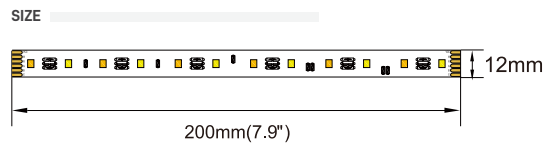

RGB CCT IP20