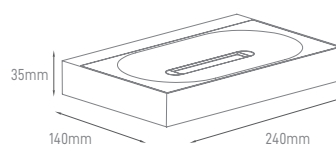

WATTS	18W	18W
COLOR TEMPERATURE	3000K	3000K
TOTAL LUMINOUS FLUX	1710lm	1710lm
LUMINOUS EFFICACY	95lm	95lm
BEAM ANGLE	120°	120°
CRI	>90	>90
IP	IP20	IP20
VOLTAGE	220-240V	220-240V
SIZE	240x140x35mm	240x140x35mm
PROTECTION CLASS	Class II	Class II
PROTECTION CLASS IK	-	-
POWER FACTOR	>0.5	>0.5
NOMINAL LIFETIME	-	-
ON/OFF CYCLES	-	-
DIMMING OPTIONS	-	-
LED BRAND	Bridgelux	Bridgelux
DRIVER BRAND	-	-
MOUNTING TYPE	Wall Surface	Wall Surface
BODY MATERIAL	Aluminium	Aluminium
COLOR	White	Black
BODY SHAPE	Rectangular	Rectangular
BOX QUANTITY	10 pcs/carton	10 pcs/carton
SKU	ILAR-01748	ILAR-01749

IP20 ALUMINIUM

TECHNICAL DRAWING 19W