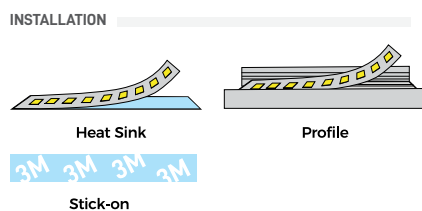

**RECOMMENDED ACCESSORIES**

CONECTOR 4 PINOS  
ILAR-00642

CABO 15CM 4 PINOS  
ILAR-00641