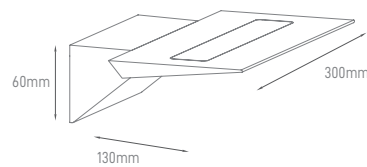

WATTS	9W	9W
COLOR TEMPERATURE	3000K	3000K
TOTAL LUMINOUS FLUX	855lm	855lm
LUMINOUS EFFICACY	95lm	95lm
BEAM ANGLE	120°	120°
CRI	>90	>90
IP	IP20	IP20
VOLTAGE	220-240V	220-240V
SIZE	300x60x130mm	300x60x130mm
PROTECTION CLASS	Class II	Class II
PROTECTION CLASS IK	-	-
POWER FACTOR	>0.5	>0.5
NOMINAL LIFETIME	-	-
ON/OFF CYCLES	-	-
DIMMING OPTIONS	-	-
LED BRAND	Epistar	Epistar
DRIVER BRAND	-	-
MOUNTING TYPE	Wall Surface	Wall Surface
BODY MATERIAL	Aluminium	Aluminium
COLOR	White	Black
BODY SHAPE	Rectangular	Rectangular
BOX QUANTITY	10 pcs/carton	10 pcs/carton
SKU	ILAR-01750	ILAR-01751

TECHNICAL DRAWING 19W