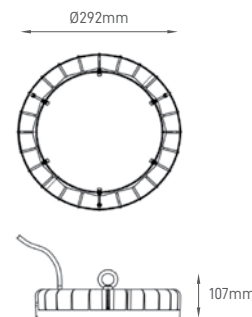

2 YEARS WARRANTY LUMILED LED DOB DRIVER IP65

TECHNICAL DRAWING