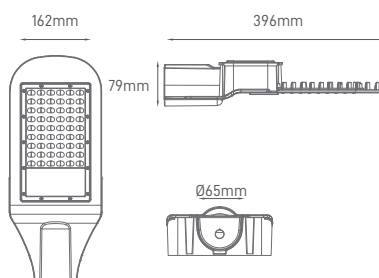

WATTS	60W	100W	150W
CCT	4500K	4500K	4500K
TOTAL LUMINOUS FLUX	7200lm	12000lm	18000lm
LUMINOUS EFFICACY	120lm/W	120lm/W	120lm/W
BEAM ANGLE	120°	120°	120°
CRI	≥80	≥80	≥80
IP	IP65	IP65	IP65
VOLTAGE	100-240V	100-240V	100-240V
SURGE PROTECTION	-	-	-
SIZE	396x162x79mm	490x192x64mm	490x192x64mm
PROTECTION CLASS	Class II	Class II	Class II
PROTECTION CLASS IK	IK08	IK08	IK08
POWER FACTOR	>0.9	>0.9	>0.9
NOMINAL LIFETIME	30000H	30000H	30000H
SWITCHING CYCLE	-	-	-
DIMMING OPTIONS	-	-	-
LED BRAND	Epistar LED	Epistar LED	Epistar LED
DRIVER BRAND	-	-	-
MOUNTING TYPE	Side entry	Side entry	Side entry
BODY MATERIAL	Aluminium	Aluminium	Aluminium
DIMMING OPTIONS	1-10V / DALI	1-10V / DALI	1-10V / DALI
COLOR	Grey	Grey	Grey
BOX QUANTITY	1 pc/carton	1 pc/carton	1 pc/carton
SKU	ILAR-00245	ILAR-01009	ILAR-01188

EPISTAR LED

IP65

CONTROL OPTIONS

TECHNICAL DRAWING