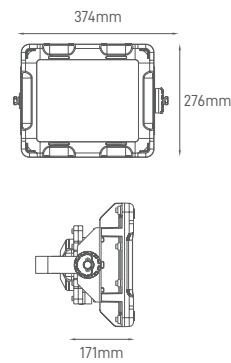

WATTS	50W	100W	150W	200W
CCT	5000K	5000K	5000K	5000K
TOTAL LUMINOUS FLUX	7500lm	15000lm	22500lm	30000lm
LUMINOUS EFFICACY	150lm/w	150lm/w	150lm/w	150lm/w
BEAM ANGLE	120°	120°	120°	120°
CRI	≥80	≥80	≥80	≥80
IP	IP66	IP66	IP66	IP66
VOLTAGE	100-277V, 50/60Hz	100-277V, 50/60Hz	100-277V, 50/60Hz	100-277V, 50/60Hz
SURGE PROTECTION	6KV	6KV	6KV	6KV
SIZE	374x276x171mm	374x276x171mm	374x276x171mm	374x276x171mm
CORROSION PROOF	WF2	WF2	WF2	WF2
PROTECTION CLASS	Class II	Class II	Class II	Class II
PROTECTION CLASS IK	IK08	IK08	IK08	IK08
POWER FACTOR	>0.95	>0.95	>0.95	>0.95
NOMINAL LIFETIME	50000H	50000H	50000H	50000H
DIMMING OPTIONS	1-10V / DALI	1-10V / DALI	1-10V / DALI	1-10V / DALI
LED BRAND	CREE JK3030	CREE JK3030	CREE JK3030	CREE JK3030
DRIVER BRAND	Meanwell HBG	Meanwell HBG	Meanwell HBG	Meanwell HBG
MOUNTING TYPE	Ceiling Mounting	Ceiling Mounting	Ceiling Mounting	Ceiling Mounting
BODY MATERIAL	Die-cast Aluminum ADC12	Die-cast Aluminum ADC12	Die-cast Aluminum ADC12	Die-cast Aluminum ADC12
COLOR	Grey	Grey	Grey	Grey
BODY SHAPE	Rectangular	Rectangular	Rectangular	Rectangular
BOX QUANTITY	1 pc/carton	1 pc/carton	1 pc/carton	1 pc/carton
PROTECTION	OTP, OCP, OVP, SCP	OTP, OCP, OVP, SCP	OTP, OCP, OVP, SCP	OTP, OCP, OVP, SCP
SKU	ILAR-01455	ILAR-01506	ILAR-01253	ILAR-01247

DIE-CAST ALUMINUM ADC12

CONTROL OPTIONS
ZALC ZIGBEE
DWALC DALI

TECHNICAL DRAWING