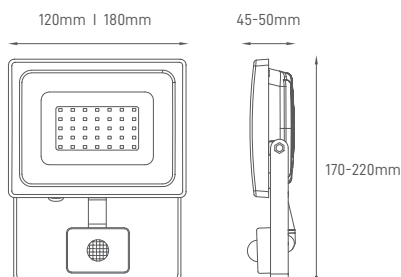

DIE CAST ALUMINIUM EPISTAR LED PF >0.9 IP65 50CM CABLE

TECHNICAL DRAWING