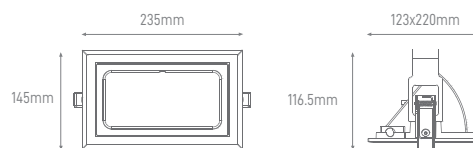

TECHNICAL DRAWING