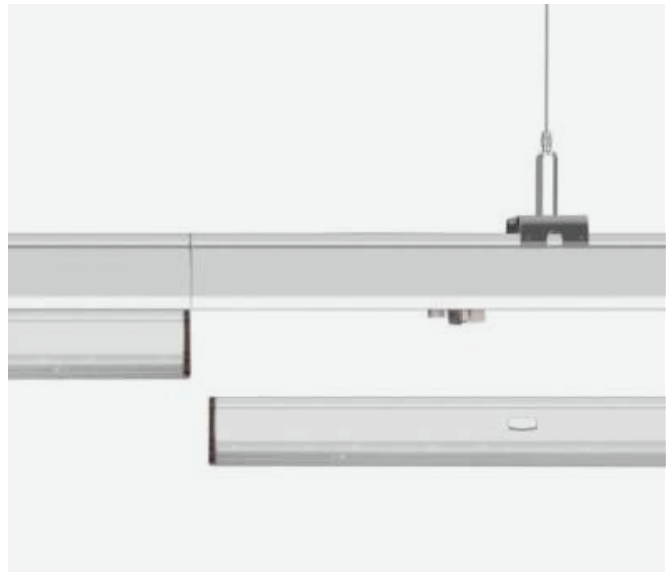

INTERIOR

SUSPENSO | **SUSPENDED** | COLGANTES