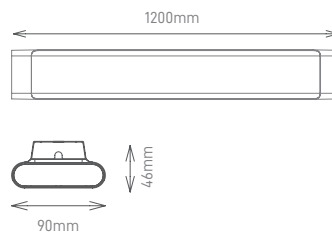

TECHNICAL DRAWING