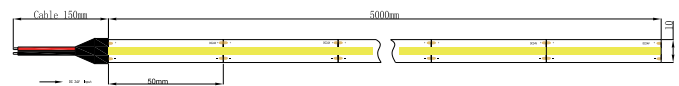

LED STRIP

FITAS LED | TIRAS LED

15W COB PRO

480LED/M

IP20

POWER	15W	15W	15W
CCT	2700K	4000K	6000K
IP	IP20	IP20	IP20
VOLTAGE	24V dc	24V dc	24V dc
LED	COB	COB	COB
CRI	>90	>90	>90
LED / MT	480LED/M	480LED/M	480LED/M
LUMEN	1500lm/m	1500lm/m	1500lm/m
SIZE	500cm	500cm	500cm
WIDTH	10mm	10mm	10mm
CUTTING SEGMENT	50mm	50mm	50mm
TAPE 3M	3M VHB	3M VHB	3M VHB
SKU	ILAR-01401	ILAR-01402	ILAR-01403

INSTALLATION

SIZE

RECOMMENDED ACCESSORIES

15W COB PRO

480LED/M

IP67

POWER	15W	15W
CCT	2700K	4000K
IP	IP67	IP67
VOLTAGE	24V dc	24V dc
LED	COB	COB
CRI	>90	>90
LED / MT	480LED/M	480LED/M
FLUX/LUMENS	1500lm/m	1500lm/m
SIZE	500cm	500cm
WIDTH	12mm	12mm
CUTTING SEGMENT	50mm	50mm
TAPE 3M	3M VHB	3M VHB
SKU	ILAR-01404	ILAR-01405

INSTALLATION

SIZE

RECOMMENDED ACCESSORIES