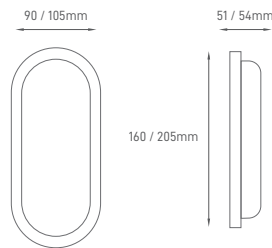

WATTS	8W	12W
CCT	4500K	4500K
TOTAL LUMINOUS FLUX	560lm	840lm
LUMINOUS EFFICACY	-	-
BEAM ANGLE	120°	120°
CRI	≥80	≥80
IP	IP54	IP54
VOLTAGE	AC220-240V	AC220-240V
SIZE	160x90x51mm	205x105x54mm
PROTECTION CLASS	Class II	Class II
PROTECTION CLASS IK	IK08	IK08
POWER FACTOR	>0.5	>0.5
NOMINAL LIFETIME	30000H	30000H
STARTING TIME 100% ON	-	-
ON/OFF CYCLES	-	-
LED BRAND	LED CREE	LED CREE
DRIVER BRAND	-	-
MOUNTING TYPE	Surface	Surface
BODY MATERIAL	ABS + PC	ABS + PC
COLOR	White	White
BOX QUANTITY	32 pcs / carton	32 pcs / carton
SKU	ILAR-00955	ILAR-00879

LED CREE PLASTIC IP54

TECHNICAL DRAWING