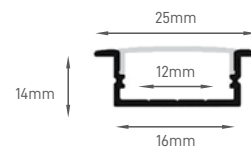

## PROFILE LED STRIP RECESSED

PERFIL ENCASTRAR / EMPOTRABLE

2 METROS / OPAL

(L) 25 x (A) 14 x (F) 16 x (I) 12mm

ALUMÍNIO

ILAR-01035