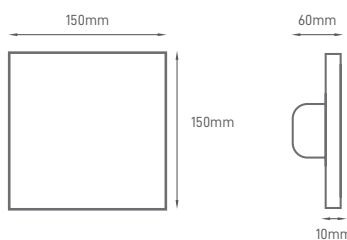

TECHNICAL DRAWING