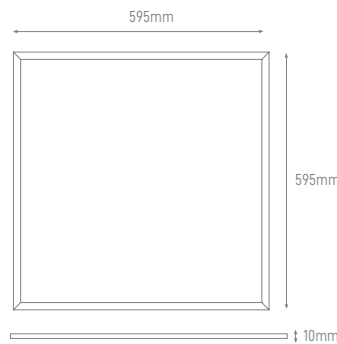

TECHNICAL DRAWING