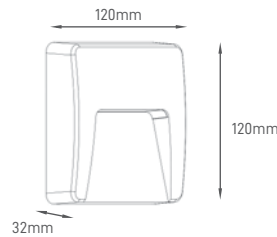

TECHNICAL DRAWING