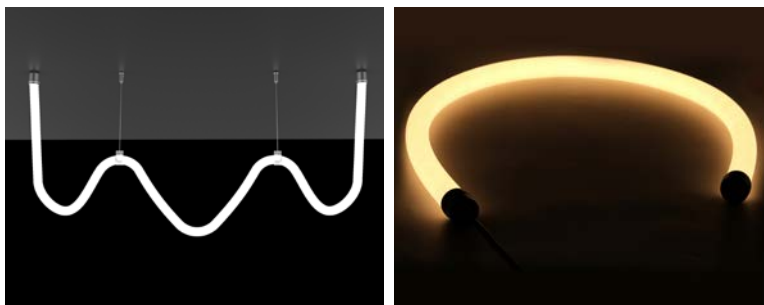

TUBO NEON 360°

IP67 24V

POWER	20W	20W
CCT	2700K	4000K
IP	IP67	IP67
VOLTAGE	24V dc	24V dc
LED	SMD2835	SMD2835
CRI	>90	>90
BEAM ANGLE	360°	360°
LM/W	66lm/W	73lm/W
LUMEN	1320lm/M	1495lm/M
SIZE	500cm	500cm
WIDTH	Ø25mm	Ø25mm
CUTTING SEGMENT	50MM	50MM
TAPE 3M	-	-
SKU	ILAR-01692	ILAR-01693

SIZE

ACCESSORIES