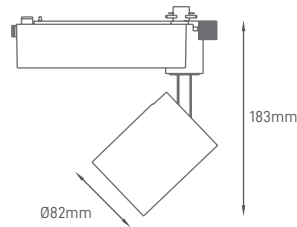

WATTS	30W
COLOR TEMPERATURE	4000K
TOTAL LUMINOUS FLUX	2400lm
LUMINOUS EFFICACY	80lm
BEAM ANGLE	24°
CRI	90
IP	IP20
VOLTAGE	220-240V 50/60Hz
SIZE	Ø82x155mm
PROTECTION CLASS	Class II
PROTECTION CLASS IK	IK03
POWER FACTOR	0.9
NOMINAL LIFETIME	50.000H
ON/OFF CYCLES	150.000
DIMMING OPTIONS	-
LED BRAND	Bridgelux
DRIVER BRAND	Lifud Driver
MOUNTING TYPE	Track Light
BODY MATERIAL	Aluminium
COLOR	White RAL9016
BODY SHAPE	-
BOX QUANTITY	10 pcs/carton
SKU	ILAR-01234

TECHNICAL DRAWING