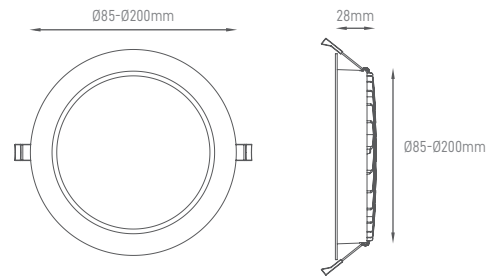

TECHNICAL DRAWING