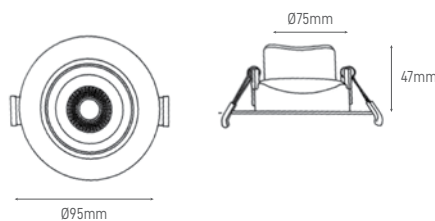

WATTS	7W	7W	7W
COLOR TEMPERATURE	3000K	4000K	6500K
TOTAL LUMINOUS FLUX	650 Lm	670 Lm	700 Lm
LUMINOUS EFFICACY	-	-	-
BEAM ANGLE	38°	38°	38°
CRI	>70	>70	>70
IP	IP40	IP40	IP40
VOLTAGE	220-240V	220-240V	220-240V
SIZE	Ø95x47mm	Ø95x47mm	Ø95x47mm
CUT-OUT	Ø75mm	Ø75mm	Ø75mm
PROTECTION CLASS	Class II	Class II	Class II
PROTECTION CLASS IK	-	-	-
POWER FACTOR	>0.5	>0.5	>0.5
NOMINAL LIFETIME	25000H	25000H	25000H
ON/OFF CYCLES	-	-	-
DIMMING OPTIONS	-	-	-
LED BRAND	SAMSUNG	SAMSUNG	SAMSUNG
DRIVER BRAND	Aronlight	Aronlight	Aronlight
MOUNTING TYPE	Recessed	Recessed	Recessed
BODY MATERIAL	PVC	PVC	PVC
COLOR	White	White	White
BODY SHAPE	Round	Round	Round
BOX QUANTITY	10/100	10/100	10/100
SKU	ILAR-00556	ILAR-00557	ILAR-00558

SAMSUNG LED   PLASTIC

TECHNICAL DRAWING