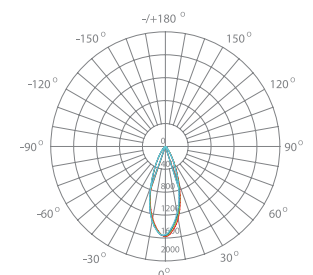

BEAM ANGLE 8W