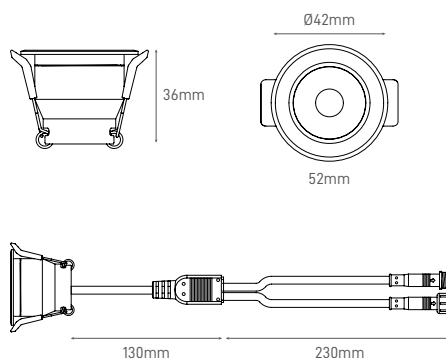

TECHNICAL DRAWING