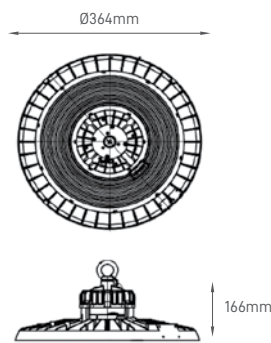

160LM/W 5 YEARS WARRANTY DIM 1-10V

CONTROL OPTIONS  
ZALC ZIGBEE DWALC DALI

TECHNICAL DRAWING

BEAM ANGLE