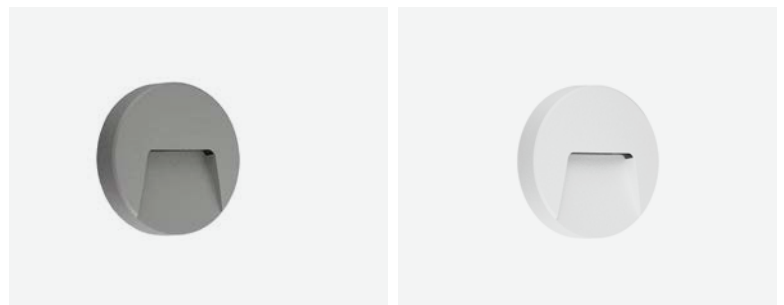

CARMO ROUND

Modern step light with integrated SMD LEDs. Made of ABS PC plastic.
Aplicação de jardim com design moderno e LEDs SMD integrados.
Luminária con diseño moderno y Leds SMD integrados.

WATTS	3W	3W
CCT	4000K	4000K
TOTAL LUMINOUS FLUX	100lm	100lm
LUMINOUS EFFICACY	-	-
BEAM ANGLE	110°	110°
CRI	≥80	≥80
IP	IP65	IP65
VOLTAGE	220-240V	220-240V
SIZE	Ø135x32mm	Ø135x32mm
PROTECTION CLASS	Class II	Class II
PROTECTION CLASS IK	-	-
POWER FACTOR	-	-
NOMINAL LIFETIME	30000H	30000H
ON/OFF CYCLES	-	-
DIMMING OPTIONS	-	-
LED BRAND	-	-
DRIVER BRAND	-	-
MOUNTING TYPE	Surface	Surface
BODY MATERIAL	ABS + PC	ABS + PC
COLOR	White	Grey
BODY SHAPE	Round	Round
BOX QUANTITY	40 pcs / carton	40 pcs / carton
SKU	ILAR-00975	ILAR-00976