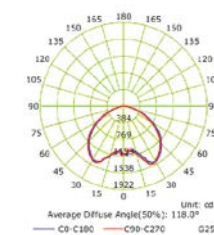

## CONVERT

Luminaire with modern design and several power choices.  
Luminária com design moderno e várias potências.  
Luminaria con diseño moderno y varias potencias.

WATTS	30W	60W	75W	CONFIGURABLE
CCT	4000K	4000K	4000K	3000K/4000K/5000K
TOTAL LUMINOUS FLUX	4500lm	9000lm	11250lm	3000lm-11250lm
LUMINOUS EFFICACY	150lm/w	150lm/w	150lm/w	150lm/w
BEAM ANGLE	-	-	-	Multiple
CRI	≥80	≥80	≥80	≥80
IP	IP66	IP66	IP66	IP66
VOLTAGE	100-277V, 50/60Hz	100-277V, 50/60Hz	100-277V, 50/60Hz	100-277V, 50/60Hz
SURGE PROTECTION	6KV	6KV	6KV	6KV / 10KV
SOCKET OPTIONS	-	-	-	NEMA/Zhaga
SIZE	Ø400x510mm	Ø400x510mm	Ø400x510mm	Ø400x510mm
PROTECTION CLASS	Class I	Class I	Class I	Class I / Class II
PROTECTION CLASS IK	IK08	IK08	IK08	IK08
POWER FACTOR	>0.94	>0.94	>0.94	>0.94
NOMINAL LIFETIME	100000H	100000H	100000H	100000H
DIMMING OPTIONS	-	-	-	1-10V / DALI
LED BRAND	SMD 3030	SMD 3030	SMD 3030	SMD 3030
DRIVER BRAND	Moso	Moso	Moso	Multiple
MOUNTING TYPE	Multiple	Multiple	Multiple	Multiple
BODY MATERIAL	Aluminum Alloy	Aluminum Alloy	Aluminum Alloy	Aluminum Alloy
COLOR	RAL9005 Black	RAL9005 Black	RAL9005 Black	RAL9005 Black
BOX QUANTITY	1 pc/carton	1 pc/carton	1 pc/carton	1 pc/carton
SKU	<b>ILAR-01794</b>	<b>ILAR-01795</b>	<b>ILAR-01796</b>	<b>On-request</b>