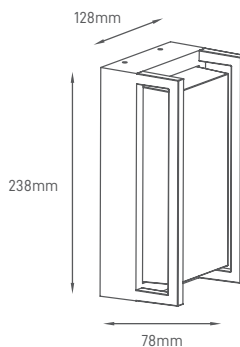

WATTS	10W	10W
CCT	3000K	3000K
TOTAL LUMINOUS FLUX	900lm	900lm
LUMINOUS EFFICACY	-	-
BEAM ANGLE	90°	90°
CRI	≥80	≥80
IP	IP54	IP54
VOLTAGE	220-240V	220-240V
SIZE	238x128x78mm	238x128x78mm
PROTECTION CLASS	Class I	Class I
PROTECTION CLASS IK	IK08	IK08
POWER FACTOR	-	-
NOMINAL LIFETIME	30000H	30000H
STARTING TIME 100% ON	-	-
ON/OFF CYCLES	-	-
DIMMING OPTIONS	-	-
LED BRAND	LED CREE	LED CREE
DRIVER BRAND	-	-
MOUNTING TYPE	Surface	Surface
BODY MATERIAL	Die-casting aluminium	Die-casting aluminium
COLOR	Grey	White
BODY SHAPE	Rectangular	Rectangular
BOX QUANTITY	20 pcs / carton	20 pcs / carton
SKU	ILAR-00959	ILAR-00960

DIE-CASTING ALUMINIUM LED CREE IP54

TECHNICAL DRAWING