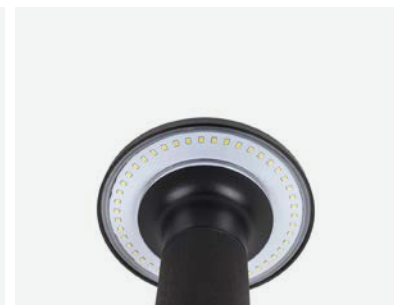

## DOT

Outdoor lamp with a modern design and direct light.  
Luminária de exterior com design moderno e luz direta.  
Lámpara de exterior de diseño moderno y luz directa.

WATTS	8W
CCT	4000K
TOTAL LUMINOUS FLUX	600lm
LUMINOUS EFFICACY	75lm/W
BEAM ANGLE	120°
CRI	≥80
IP	IP54
VOLTAGE	220-240V
SIZE	Ø165x700mm
PROTECTION CLASS	Class II
PROTECTION CLASS IK	IK08
POWER FACTOR	-
NOMINAL LIFETIME	25000H
DIMMING OPTIONS	-
LED BRAND	EPISTAR 2835
DRIVER BRAND	-
MOUNTING TYPE	Surface
BODY MATERIAL	Polypropylene body + opal Polycarbonate
COLOR	Black
BODY SHAPE	-
BOX QUANTITY	6 pcs / carton
SKU	ILAR-01100