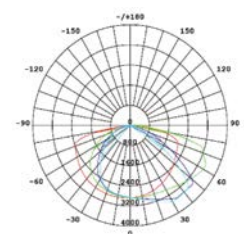

VERSUS RETROFIT

LAMP

Easy replacement Retrofit Lamp and Magnesium Alloy heat sink.
Lâmpada Retrofit e dissipador de calor em Liga de Magnésio.
Bombilla Retrofit y dissipador de calor en Aleación de Magnésio.

WATTS	54W	54W	75W	95W
CCT	5000K	5000K	4000K	4000K
TOTAL LUMINOUS FLUX	7000lm	7000lm	9800lm	12400lm
LUMINOUS EFFICACY	130lm/W	130lm/W	130lm/W	130lm/W
BEAM ANGLE	90° - 150°	90° - 150°	90° - 150°	90° - 150°
CRI	≥80	≥80	≥80	≥80
IP	IP65	IP65	IP65	IP65
VOLTAGE	100-240V	100-240V	100-240V	100-240V
BASE	E27	E40	E40	E40
SIZE	231x113x80mm	231x113x80mm	297x138x87mm	297x138x87mm
PROTECTION CLASS	Class II	Class II	Class II	Class II
PROTECTION CLASS IK	IK08	IK08	IK08	IK08
POWER FACTOR	>0.9	>0.9	>0.9	>0.9
NOMINAL LIFETIME	50000H	50000H	50000H	50000H
STARTING TIME 100% ON	0.0005s	0.0005s	0.0005s	0.0005s
SWITCHING CYCLE	-	-	-	-
LED BRAND	Philips LED	Philips LED	Philips LED	Philips LED
DRIVER BRAND	-	-	-	-
MOUNTING TYPE	Screw	Screw	Screw	Screw
BODY MATERIAL	Magnesium Alloy AL+PC	Magnesium Alloy AL+PC	Magnesium Alloy AL+PC	Magnesium Alloy AL+PC
COLOR	Black	Black	Black	Black
BOX QUANTITY	10 pcs/carton	10 pcs/carton	10 pcs/carton	10 pcs/carton
GROSS WEIGHT	-	-	-	-
SKU	ILAR-00749	ILAR-00549	ILAR-00547	ILAR-00548

BEAM ANGLE

KORN RETROFIT

LAMP

IP64 and 130lm/W output with three heat dissipation device.
IP64 e 130lm/W, com três dispositivos de dissipação de calor.
IP64 y eficiencia de 130lm/W y tres dispositivos de disipación de calor.