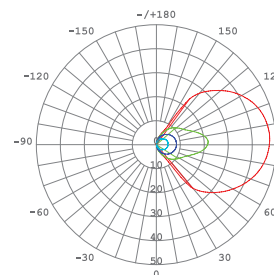

OUTDOOR

EXTERIOR | OUTDOOR | EXTERIOR

CEDAR

Exterior wall luminaire with a modern design.

Luminária exterior de parede com design moderno.

Lámpara de pared exterior de diseño moderno.

WATTS	3W
CCT	3000K
TOTAL LUMINOUS FLUX	100lm
LUMINOUS EFFICACY	-
BEAM ANGLE	100°
CRI	≥80
IP	IP65
VOLTAGE	220-240V
SIZE	80x80x46mm
CUT-OUT	Ø74mm
PROTECTION CLASS	Class I
PROTECTION CLASS IK	IK6
POWER FACTOR	-
NOMINAL LIFETIME	25000H
DIMMING OPTIONS	-
LED BRAND	LED CREE
DRIVER BRAND	HEP DRIVER
MOUNTING TYPE	Recessed
BODY MATERIAL	Die-casting aluminium
	Clear tempered glass
COLOR	Grey
BODY SHAPE	Square
BOX QUANTITY	6 pcs / carton
SKU	ILAR-00822

DIE-CASTING ALUMINIUM HEP DRIVER LED CREE IP65

BEAM ANGLE

SILK

Window, door and hallway LED Luminaire with a modern design.

Luminária LED para janelas, portas e corredores com design moderno.

Luminaria LED de ventanas, puertas y pasillos de diseño moderno.

WATTS	6W
CCT	3000K
TOTAL LUMINOUS FLUX	85lm
LUMINOUS EFFICACY	-
BEAM ANGLE	3°
CRI	≥80
IP	IP65
VOLTAGE	220-240V
SIZE	140x95x62mm
PROTECTION CLASS	Class I
PROTECTION CLASS IK	IK10
POWER FACTOR	-
NOMINAL LIFETIME	25000H
STARTING TIME 100% ON	-
ON/OFF CYCLES	-
DIMMING OPTIONS	-
LED BRAND	LED CREE
DRIVER BRAND	EAGLERISE DRIVER
MOUNTING TYPE	Surface
BODY MATERIAL	Die-casting aluminium
	Optical acrylic lens
COLOR	Grey
BOX QUANTITY	6 pcs / carton
SKU	ILAR-00819

DIE-CASTING ALUMINIUM EAGLERISE DRIVER LED CREE IP65