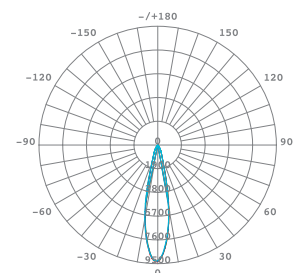

INTERIOR

CALHAS | TRACK LIGHT | CARRIL

PRADO SLIM CCT PRADO CCT

Orientable Track Light with die-cast aluminium technology.
Projetor de calha orientável em alumínio e fundição injetada.
Proyector de carril orientable de aluminio y fundición inyectada.

WATTS	20W	20W	30W
COLOR TEMPERATURE	3000K / 4000K / 5700K	3000K / 4000K / 5700K	3000K / 4000K / 5700K
TOTAL LUMINOUS FLUX	1600-1800lm	1600-1800lm	2300-2600lm
LUMINOUS EFFICACY	90lm	90lm	90lm/w
BEAM ANGLE	38°	38°	38°
CRI	≥80	≥80	≥80
IP	IP20	IP20	IP20
VOLTAGE	220-240V 50/60Hz	220-240V 50/60Hz	200-240V 50/60Hz
SIZE	Ø85x202x170x206mm	Ø85x202x170x206mm	Ø85x232x200x206mm
PROTECTION CLASS	Class II	Class II	Class II
PROTECTION CLASS IK	IK03	IK03	IK03
POWER FACTOR	-	-	-
NOMINAL LIFETIME	50.000H	50.000H	50.000H
ON/OFF CYCLES	150.000	150.000	150.000
DIMMING OPTIONS	-	-	-
LED BRAND	SANAN	SANAN	SANAN
DRIVER BRAND	Aronlight	Aronlight	Aronlight
MOUNTING TYPE	Track Light	Track Light	Track Light
BODY MATERIAL	Aluminium	Aluminium	Aluminium
COLOR	Black RAL9005	White RAL9016	White RAL9016
BODY SHAPE	-	-	-
BOX QUANTITY	10 pcs/carton	10 pcs/carton	10 pcs/carton
SKU	ILAR-01008	ILAR-01026	ILAR-00887

CCT SANAN LED ALUMINIUM

PRADO CUBE

Orientable Track Light with die-cast aluminium technology.
Projetor de calha orientável em alumínio e fundição injetada.
Proyector de carril orientable de aluminio y fundición inyectada.