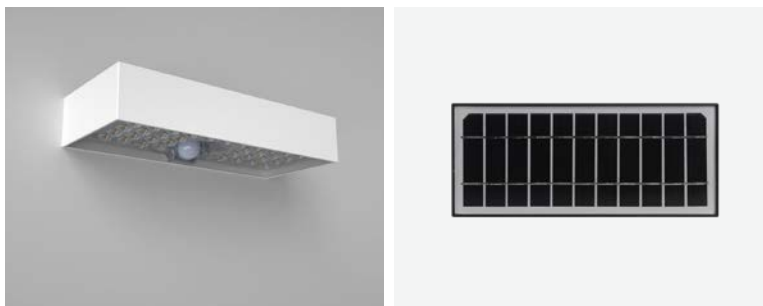

Luminária solar com detector de movimento e sensor crepuscular.

Lámpara solar con detector de movimiento y sensor crepuscular.

WATTS	6W	6W
CCT	4000K	4000K
TOTAL LUMINOUS FLUX	800lm	800lm
BEAM ANGLE	120° / 6m	120° / 6m
DISCHARGING TIME	Mode A: 4 nights Mode B: 2 nights	Mode A: 4 nights Mode B: 2 nights
SENSOR	YES	YES
BATTERY	18650/3000mAh 3.7V/11.1Wh, replaceable	18650/3000mAh 3.7V/11.1Wh, replaceable
SOLAR PANEL	2.8W, DC5.5V Mono with tempered glass	2.8W, DC5.5V Mono with tempered glass
IP	IP65	IP65
SIZE	230x97x42.7mm	230x97x42.7mm
NOMINAL LIFETIME	40.000H	40.000H
MOUNTING TYPE	Surface	Surface
BODY MATERIAL	ABS+PC housing, Anti-UV, V0 material for fire-proof	ABS+PC housing, Anti-UV, V0 material for fire-proof
COLOR	White	Black
BODY SHAPE	Rectangular	Rectangular
BOX QUANTITY	24 pcs / carton	24 pcs / carton
SKU	ILAR-01235	ILAR-01236