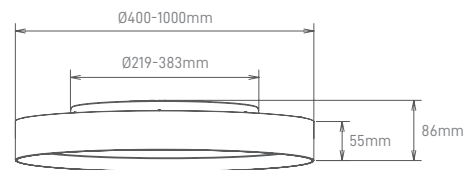

WATTS	40W	60W	75W	100W
COLOR TEMPERATURE	3000K-4000K-5700K	3000K-4000K-5700K	3000K-4000K-5700K	3000K-4000K-5700K
TOTAL LUMINOUS FLUX	3500-4300lm	5700-6660lm	6700-8000lm	8800-10700lm
LUMINOUS EFFICACY	110lm/w	110lm/w	110lm/w	110lm/w
BEAM ANGLE	120°	120°	120°	120°
CRI	≥80	≥80	≥80	≥80
IP	IP40	IP40	IP40	IP40
VOLTAGE	200-240V 50/60Hz	200-240V 50/60Hz	200-240V 50/60Hz	200-240V 50/60Hz
SIZE	Ø400x86x55x219mm	Ø600x86x55x383mm	Ø800x86x55x383mm	Ø1000x86x55x383mm
PROTECTION CLASS	Class II	Class II	Class II	Class II
PROTECTION CLASS IK	IK07	IK07	IK07	IK07
POWER FACTOR	≥0.9	≥0.9	≥0.9	≥0.9
NOMINAL LIFETIME	50.000H	50.000H	50.000H	50.000H
ON/OFF CYCLES	100.000	100.000	100.000	100.000
DIMMING OPTIONS	1-10V / DALI	1-10V / DALI	1-10V / DALI	1-10V / DALI
LED BRAND	-	-	-	-
DRIVER BRAND	Aronlight	Aronlight	Aronlight	Aronlight
MOUNTING TYPE	Surface/Suspended	Surface/Suspended	Surface/Suspended	Surface/Suspended
BODY MATERIAL	Aluminium	Aluminium	Aluminium	Aluminium
COLOR	Black	Black	Black	Black
BODY SHAPE	Round	Round	Round	Round
PACKAGING UNIT	6 pcs/carton	2 pcs/carton	1 pcs/carton	1 pcs/carton
SKU	ILAR-01579	ILAR-01580	ILAR-01581	ILAR-01582

CONTROL OPTIONS
ZALC DWALC
ZIGBEE DALI

TECHNICAL DRAWING