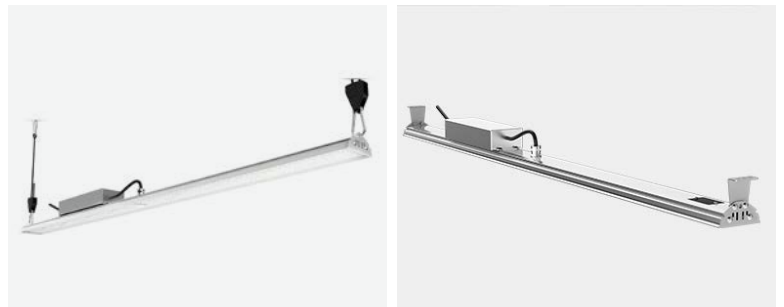

HORTI SLIM MASTER