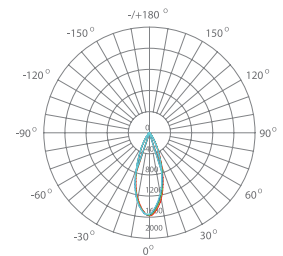

ONE

LED recessed downlight adopts super slim and compact design.
Design fino e compacto com altura de 3cm.
Downlight empotrable LED, diseño súper delgado y compacto.

WATTS	8W
COLOR TEMPERATURE	3000K
TOTAL LUMINOUS FLUX	815lm
LUMINOUS EFFICACY	101lm/w
BEAM ANGLE	60°
CRI	≥80
IP	IP65
VOLTAGE	200-240V 50Hz
SIZE	Ø80x30mm
CUT-OUT	Ø66mm
PROTECTION CLASS	Class II
PROTECTION CLASS IK	-
POWER FACTOR	≥0.9
NOMINAL LIFETIME	50.000H
ON/OFF CYCLES	100.000
DIMMING OPTIONS	1-10V / DALI
LED BRAND	CREE LED
DRIVER BRAND	Aronlight
MOUNTING TYPE	Recessed
BODY MATERIAL	Aluminium
COLOR	White RAL9016
BODY SHAPE	Round
BOX QUANTITY	50 pcs/carton
SKU	ILAR-01027

CONTROL OPTIONS

IP65 CREE LED ALUMINIUM

ZALC ZIGBEE DWALC DALI

BEAM ANGLE

LOKI

Dimmable Recessed Downlight
Downlight dimável de encastrar.
Downlight Empotrable Regulable.

WATTS	8W	8W
COLOR TEMPERATURE	2700k	4000k
TOTAL LUMINOUS FLUX	640lm	640lm
LUMINOUS EFFICACY	80lm/w	80lm/w
BEAM ANGLE	60°	60°
CRI	≥80	≥80
IP	IP54	IP54
VOLTAGE	200-240V	200-240V
SIZE	Ø95x36.5mm	Ø95x36.5mm
CUT-OUT	Ø83mm	Ø83mm
PROTECTION CLASS	Class II	Class II
PROTECTION CLASS IK	-	-
POWER FACTOR	-	-
NOMINAL LIFETIME	50.000H	50.000H
ON/OFF CYCLES	100.000	100.000
DIMMING OPTIONS	1-10V / DALI	1-10V / DALI
LED BRAND	Edison	Edison
DRIVER BRAND	Aronlight	Aronlight
MOUNTING TYPE	Recessed	Recessed
BODY MATERIAL	Aluminium + PC	Aluminium + PC
COLOR	White RAL9016	White RAL9016
BODY SHAPE	Round	Round
BOX QUANTITY	1 pcs/carton	1 pcs/carton
SKU	ILAR-00994	ILAR-00995

CONTROL OPTIONS

EDISON LED ALUMINIUM IP54

ZALC ZIGBEE DWALC DALI