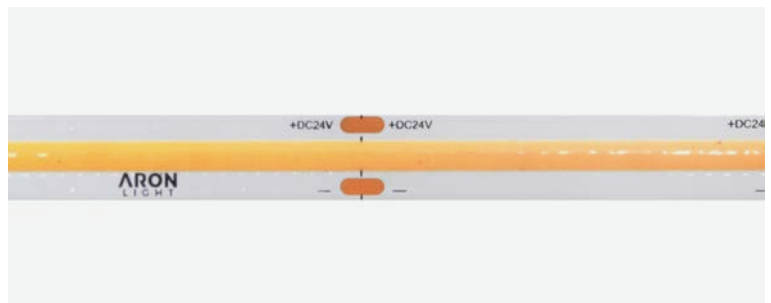

INSTALLATION