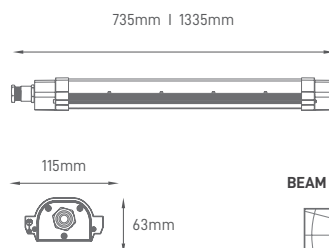

CONTROL OPTIONS
ZALC ZIGBEE
DWALC DALI

TECHNICAL DRAWING