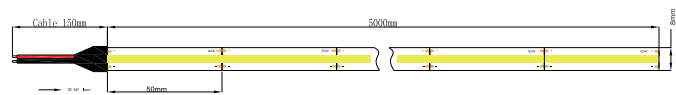

10W COB

320LED/M

IP20 24V

POWER	10W	10W	10W
CCT	2700K	4000K	6000K
IP	IP 20	IP 20	IP 20
VOLTAGE	24V dc	24V dc	24V dc
LED	COB	COB	COB
CRI	>80	>80	>80
LED / MT	320LED/M	320LED/M	320LED/M
LUMEN	1000lm/m	1000lm/m	1000lm/m
SIZE	500cm	500cm	500cm
WIDTH	8mm	8mm	8mm
CUTTING SEGMENT	50mm	50mm	50mm
TAPE 3M	3M VHB	3M VHB	3M VHB
SKU	ILAR-01393	ILAR-01394	ILAR-01395

500cm

SIZE

RECOMMENDED ACCESSORIES

INSTALLATION

10W COB

320LED/M

IP67 24V

POWER	10W	10W
CCT	2700K	4000K
IP	IP67	IP67
VOLTAGE	24V dc	24V dc
LED	COB	COB
CRI	>80	>80
LED / MT	320LED/M	320LED/M
LUMEN	1000lm/m	1000lm/m
SIZE	500cm	500cm
WIDTH	12mm	12mm
CUTTING SEGMENT	50mm	50mm
TAPE 3M	3M VHB	3M VHB
SKU	ILAR-01396	ILAR-01397

500cm

SIZE

RECOMMENDED ACCESSORIES

INSTALLATION