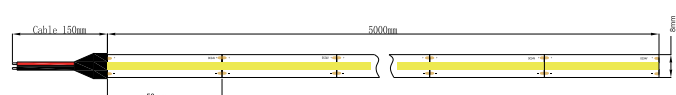

10W COB

320LED/M

IP20 24V

POWER	10W	10W	10W
CCT	2700K	4000K	6000K
IP	IP 20	IP 20	IP 20
VOLTAGE	24V dc	24V dc	24V dc
LED	COB	COB	COB
CRI	>80	>80	>80
LED / MT	320LED/M	320LED/M	320LED/M
LUMEN	1000lm/m	1000lm/m	1000lm/m
SIZE	500cm	500cm	500cm
WIDTH	8mm	8mm	8mm
CUTTING SEGMENT	50mm	50mm	50mm
TAPE 3M	3M VHB	3M VHB	3M VHB
SKU	ILAR-01393	ILAR-01394	ILAR-01395

500cm

SIZE

RECOMMENDED ACCESSORIES

INSTALLATION

10W COB

320LED/M

IP67 24V

POWER	10W	10W
CCT	2700K	4000K
IP	IP67	IP67
VOLTAGE	24V dc	24V dc
LED	COB	COB
CRI	>80	>80
LED / MT	320LED/M	320LED/M
LUMEN	1000lm/m	1000lm/m
SIZE	500cm	500cm
WIDTH	12mm	12mm
CUTTING SEGMENT	50mm	50mm
TAPE 3M	3M VHB	3M VHB
SKU	ILAR-01396	ILAR-01397

500cm

SIZE

RECOMMENDED ACCESSORIES

INSTALLATION