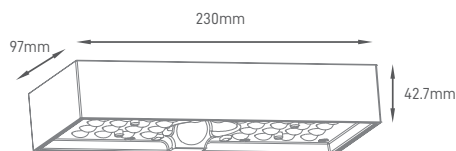

TECHNICAL DRAWING