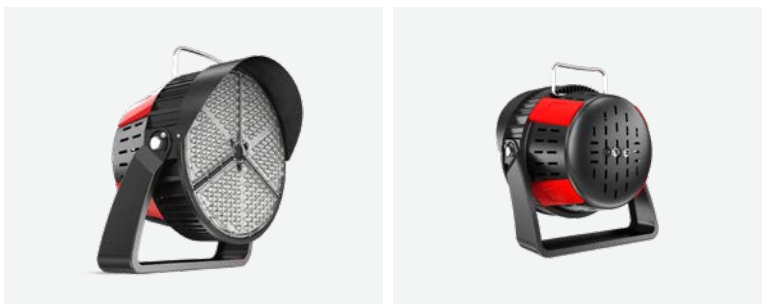

OUTDOOR

PROJETORES | FLOODLIGHT | PROYECTORES

STADIUM TECH

STADIUM LED FLOODLIGHT

High performance FloodLights for installation in any type of stadium.

Projetores de elevada performance para todo o tipo de estádio.

Proyector de alto rendimiento para instalación en cualquier tipo de estadio.