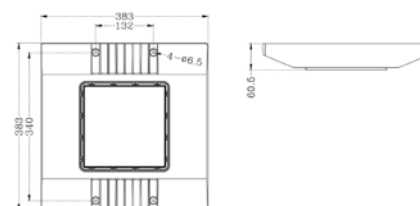

TECHNICAL DRAWING