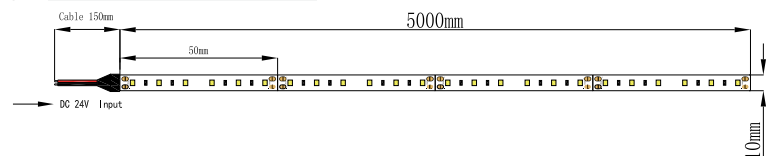

SIZE

RECOMMENDED ACCESSORIES

INSTALLATION