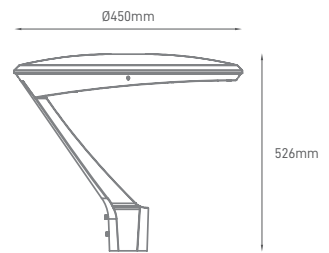

WATTS	40W	60W	75W	100W	CONFIGURABLE
CCT	5000K	5000K	5000K	5000K	3000K/4000K/5000K
TOTAL LUMINOUS FLUX	5200lm	7800lm	9750lm	13000lm	2600lm-13000lm
LUMINOUS EFFICACY	130lm/w	130lm/w	130lm/w	130lm/w	130lm/w
BEAM ANGLE	-	-	-	-	Multiple
CRI	≥80	≥80	≥80	≥80	≥80
IP	IP66	IP66	IP66	IP66	IP66
VOLTAGE	100-277V, 50/60Hz	100-277V, 50/60Hz	100-277V, 50/60Hz	100-277V, 50/60Hz	100-277V, 50/60Hz
SURGE PROTECTION	6KV	6KV	6KV	6KV	6KV / 10KV
SOCKET OPTIONS	-	-	-	-	NEMA/Zhaga
SIZE	Ø450x340x526xØ89mm	Ø450x340x526xØ89mm	Ø450x340x526xØ89mm	Ø450x340x526xØ89mm	Ø450x340x526xØ89mm
PROTECTION CLASS	Class II	Class II	Class II	Class II	Class I / Class II
PROTECTION CLASS IK	IK08	IK08	IK08	IK08	IK08
POWER FACTOR	>0.9	>0.9	>0.9	>0.9	>0.9
NOMINAL LIFETIME	100000H	100000H	100000H	100000H	100000H
DIMMING OPTIONS	-	-	-	-	1-10V / DALI
LED BRAND	SMD 3030	SMD 3030	SMD 3030	SMD 3030	SMD 3030
DRIVER BRAND	Sosen	Sosen	Sosen	Sosen	Multiple
MOUNTING TYPE	Post top	Post top	Post top	Post top	Post top
BODY MATERIAL	Die Casting Aluminum	Die Casting Aluminum	Die Casting Aluminum	Die Casting Aluminum	Die Casting Aluminum
COLOR	RAL9004 Black	RAL9004 Black	RAL9004 Black	RAL9004 Black	Multiple
BOX QUANTITY	1 pc/carton	1 pc/carton	1 pc/carton	1 pc/carton	1 pc/carton
SKU	ILAR-01070	ILAR-01071	ILAR-01072	ILAR-01073	On-request

CONTROL OPTIONS
SALCS
SMART CITIES

TECHNICAL DRAWING