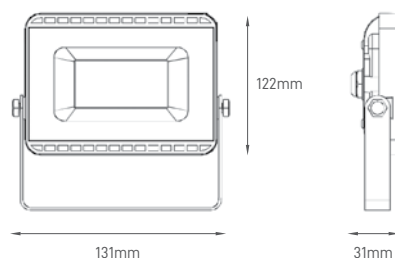

ANTI-CORROSION PLASTIC IP65

TECHNICAL DRAWING