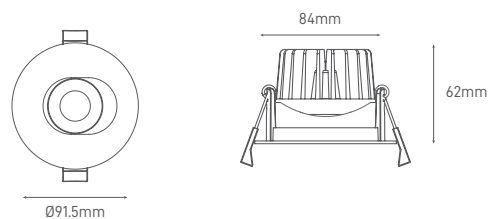

TECHNICAL DRAWING