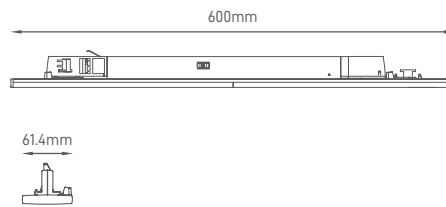

WATTS	20W
CCT	4000K
TOTAL LUMINOUS FLUX	3200lm
LUMINOUS EFFICACY	160lm
BEAM ANGLE	90°
CRI	>80
IP	IP20
VOLTAGE	220-240V 50/60Hz
SIZE	600x61.4x28mm
PROTECTION CLASS	Class II
PROTECTION CLASS IK	IK03
POWER FACTOR	0.9
NOMINAL LIFETIME	35.000H
STARTING TIME 100% ON	0.0001s
ON/OFF CYCLES	150.000
DIMMING OPTIONS	-
LED BRAND	COB
DRIVER BRAND	Lifud Driver
MOUNTING TYPE	Track Light
BODY MATERIAL	Aluminium
COLOR	White RAL9016
BODY SHAPE	Rectangular
BOX QUANTITY	8 pcs/carton
SKU	ILAR-01173

TECHNICAL DRAWING