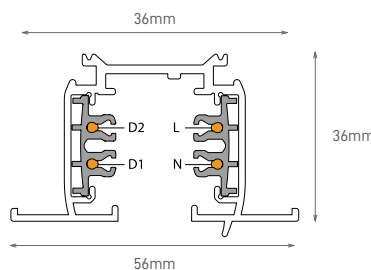

Size	Color	Voltage	IP	Mounting Type	SKU
1M	White	220-240V	20	Recessed	ILAR-00592
2M	White	220-240V	20	Recessed	ILAR-00593
1M	White	220-240V	20	Surface	ILAR-00590
2M	White	220-240V	20	Surface	ILAR-00591
1M	Black	220-240V	20	Surface	ILAR-01006
2M	Black	220-240V	20	Surface	ILAR-01007

TECHNICAL DRAWING - RECESSED