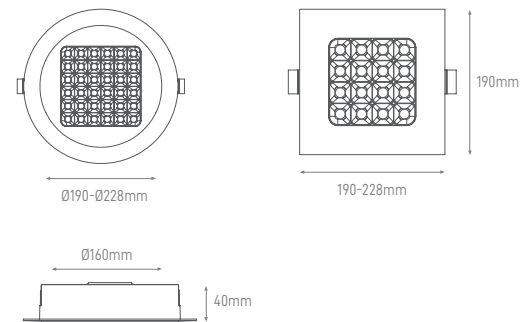

TECHNICAL DRAWING