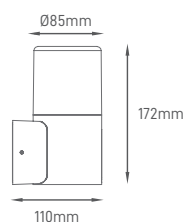

TECHNICAL DRAWING