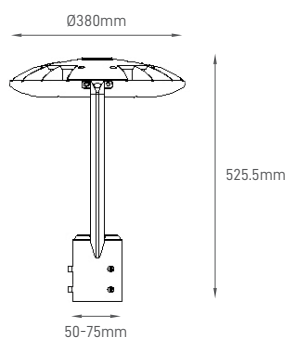

WATTS	35W
CCT	CCT 3000K-5000K
TOTAL LUMINOUS FLUX	3955-4830lm
LUMINOUS EFFICACY	113-138lm/W
BEAM ANGLE	120°
CRI	>80
IP	IP65
VOLTAGE	100-277VAC 50/60Hz
SIZE	Ø380x525.5mm
PROTECTION CLASS	Class II
PROTECTION CLASS IK	IK09
POWER FACTOR	≥0.9
NOMINAL LIFETIME	100,000H
SOCKET OPTIONS	NEMA
LED BRAND	Lumileds
DRIVER BRAND	China Brand Driver
MOUNTING TYPE	Post top
BODY MATERIAL	Aluminum Alloy
SENSOR	Optional
1-10V DIMMING	YES
COLOR	RAL9004 Black
BOX QUANTITY	1 pc/carton
GROSS WEIGHT	5.4kg
SKU	ILAR-01074

LUMILEDS ALUMINIUM IP65

TECHNICAL DRAWING