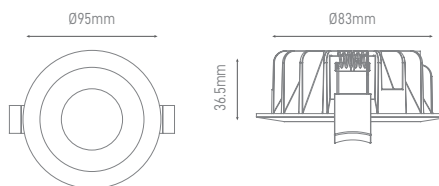

WATTS	8W	8W
COLOR TEMPERATURE	2700k	4000k
TOTAL LUMINOUS FLUX	640lm	640lm
LUMINOUS EFFICACY	80lm/w	80lm/w
BEAM ANGLE	60°	60°
CRI	≥80	≥80
IP	IP54	IP54
VOLTAGE	200-240V	200-240V
SIZE	Ø95x36.5mm	Ø95x36.5mm
CUT-OUT	Ø83mm	Ø83mm
PROTECTION CLASS	Class II	Class II
PROTECTION CLASS IK	-	-
POWER FACTOR	-	-
NOMINAL LIFETIME	50.000H	50.000H
ON/OFF CYCLES	100.000	100.000
DIMMING OPTIONS	1-10V / DALI	1-10V / DALI
LED BRAND	Edison	Edison
DRIVER BRAND	Aronlight	Aronlight
MOUNTING TYPE	Recessed	Recessed
BODY MATERIAL	Aluminium + PC	Aluminium + PC
COLOR	White RAL9016	White RAL9016
BODY SHAPE	Round	Round
BOX QUANTITY	1 pcs/carton	1 pcs/carton
SKU	ILAR-00994	ILAR-00995

CONTROL OPTIONS

EDISON LED ALUMINIUM IP54

ZALC ZIGBEE DWALC DALI

TECHNICAL DRAWING