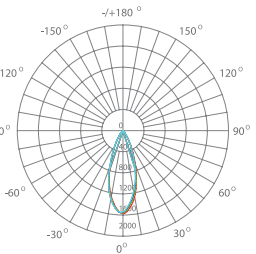

INTERIOR

ENCASTRAR | RECESSED | EMPOTRAR

LUSO

LED recessed downlight adopts super slim and compact design.
Downlight com design fino e compacto.
Downlight empotrable LED.

WATTS	8W
COLOR TEMPERATURE	2700K
TOTAL LUMINOUS FLUX	815lm
LUMINOUS EFFICACY	101lm/w
BEAM ANGLE	60°
CRI	≥80
IP	IP65
VOLTAGE	200-240V 50Hz
SIZE	Ø80x40mm
CUT-OUT	Ø68-72mm
PROTECTION CLASS	Class II
PROTECTION CLASS IK	-
POWER FACTOR	≥0.9
NOMINAL LIFETIME	40.000H
ON/OFF CYCLES	100.000
DIMMING OPTIONS	1-10V / DALI
LED BRAND	CREE LED
DRIVER BRAND	Aronlight
MOUNTING TYPE	Recessed
BODY MATERIAL	Aluminium
COLOR	White RAL9016
BODY SHAPE	Round
BOX QUANTITY	50 pcs/carton
SKU	ILAR-01108

CONTROL OPTIONS

IP65   CREE LED   ALUMINIUM

ZALC   DWALC
ZIGBEE   DALI

BEAM ANGLE

SPOTLIGHT 7W

High-performance SpotLight for general use.
SpotLight de alto rendimento para uso geral.
SpotLight de alto rendimiento para uso general.

WATTS	7W	7W	7W
COLOR TEMPERATURE	3000K	4000K	6500K
TOTAL LUMINOUS FLUX	650 Lm	670 Lm	700 Lm
LUMINOUS EFFICACY	-	-	-
BEAM ANGLE	38°	38°	38°
CRI	>70	>70	>70
IP	IP40	IP40	IP40
VOLTAGE	220-240V	220-240V	220-240V
SIZE	Ø95x47mm	Ø95x47mm	Ø95x47mm
CUT-OUT	Ø75mm	Ø75mm	Ø75mm
PROTECTION CLASS	Class II	Class II	Class II
PROTECTION CLASS IK	-	-	-
POWER FACTOR	>0.5	>0.5	>0.5
NOMINAL LIFETIME	25000H	25000H	25000H
ON/OFF CYCLES	-	-	-
DIMMING OPTIONS	-	-	-
LED BRAND	SAMSUNG	SAMSUNG	SAMSUNG
DRIVER BRAND	Aronlight	Aronlight	Aronlight
MOUNTING TYPE	Recessed	Recessed	Recessed
BODY MATERIAL	PVC	PVC	PVC
COLOR	White	White	White
BODY SHAPE	Round	Round	Round
BOX QUANTITY	10/100	10/100	10/100
SKU	ILAR-00556	ILAR-00557	ILAR-00558

SAMSUNG LED   PLASTIC