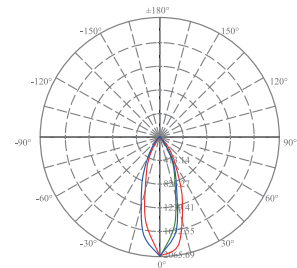

### RECOMMENDED ACCESSORIES

DESCRIPTION	SKU
ESPIGÃO JARDIM GARDEN SPIKE JARDÍN	ILAR-00892
SIZE: Ø40 X 165MM	