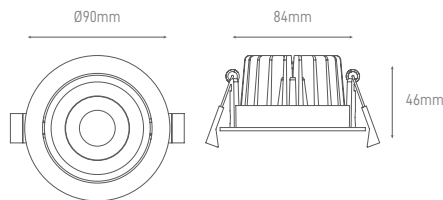

TECHNICAL DRAWING