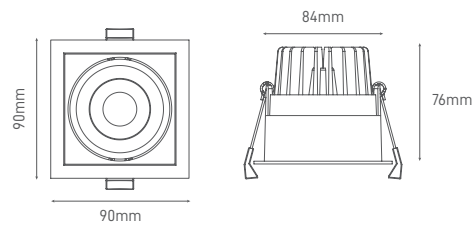

TECHNICAL DRAWING