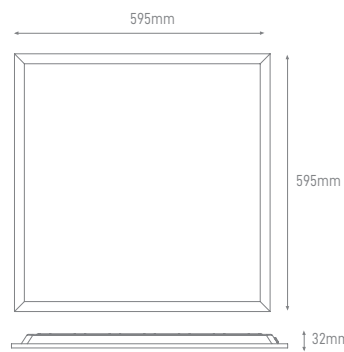

TECHNICAL DRAWING

RECOMMENDED ACCESSORIES

	DESCRIPTION	SKU
	Dimmable Driver 40W	ILAR-00496
	Kit Molas Recessed Kit Kit Empotrar	ILAR-00859

BACKLIT 40W PRO

60X60

Backlit technology panel allows better light uniformity.
Painel de tecnologia Backlit (Luz direta)
Panel de tecnología retroiluminada.