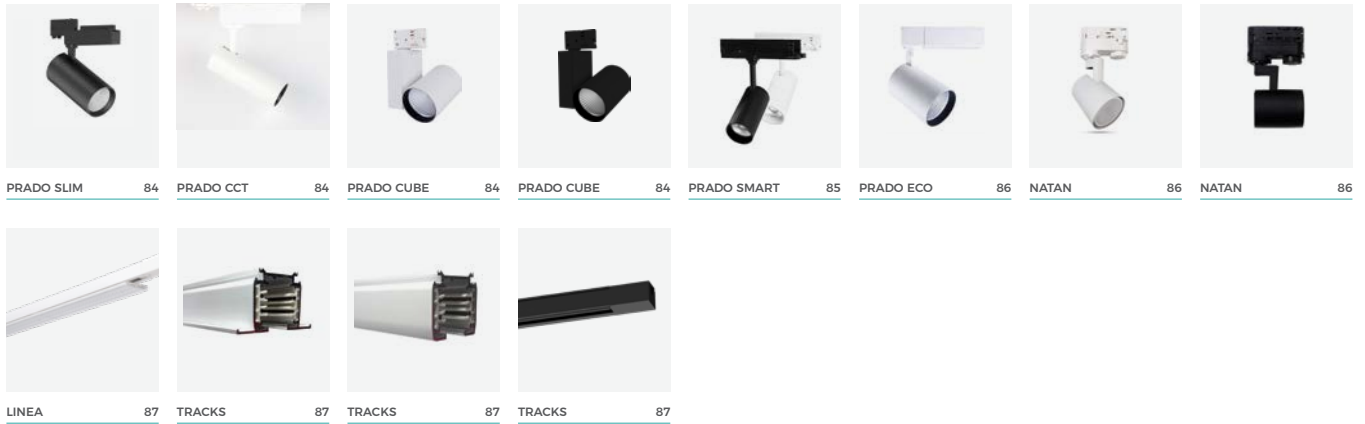

PRODUCTS

INTERIOR TRACKLIGHTS