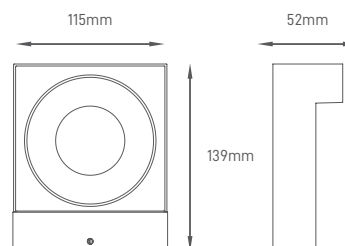

WATTS	8W	8W
CCT	3000K	3000K
TOTAL LUMINOUS FLUX	600-670lm	600-670lm
LUMINOUS EFFICACY	85lm/W	85lm/W
BEAM ANGLE	180°	180°
CRI	≥80	≥80
IP	IP65	IP65
VOLTAGE	AC100-240V	AC100-240V
SIZE	139x115x52mm	139x115x52mm
PROTECTION CLASS	Class I	Class I
PROTECTION CLASS IK	-	-
POWER FACTOR	≥0.9	≥0.9
NOMINAL LIFETIME	50000H	50000H
ON/OFF CYCLES	-	-
DIMMING OPTIONS	-	-
LED BRAND	CREE COB	CREE COB
DRIVER BRAND	-	-
MOUNTING TYPE	Surface Mounted	Surface Mounted
BODY MATERIAL	Die-cast Aluminum	Die-cast Aluminum
COLOR	Black	Grey RAL 7016
BOX QUANTITY	24 pcs / carton	24 pcs / carton
GROSS WEIGHT	13.5kg	13.5kg
SKU	ILAR-01028	ILAR-01109

CREE COB LED ALUMINIUM IP65

TECHNICAL DRAWING