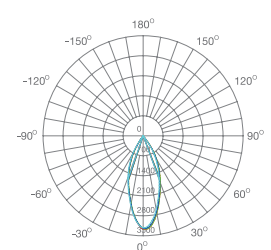

THANE

SALIENTE SEMI-ENCASTRAR | SUSPENSO

Contemporary decoration luminaire with circular design.
Luminária de decoração contemporânea com design circular
Luminaria de decoración contemporánea con diseño circular.

WATTS	35W
COLOR TEMPERATURE	4000K
TOTAL LUMINOUS FLUX	2900lm
LUMINOUS EFFICACY	83lm/w
BEAM ANGLE	120°
CRI	≥80
IP	IP40
VOLTAGE	200-240V 50Hz
SIZE	Ø500 x 12mm
CUT-OUT	Ø188mm
PROTECTION CLASS	Class I
PROTECTION CLASS IK	IK06
POWER FACTOR	≥0.9
NOMINAL LIFETIME	50.000H
ON/OFF CYCLES	100.000
LED BRAND	Sanan
DRIVER BRAND	Aronlight
MOUNTING TYPE	Recessed/Suspended
BODY MATERIAL	Aluminium
COLOR	White RAL9016
BODY SHAPE	Round
PACKAGING UNIT	4 pcs/carton
KIT DE SUSPENSÃO	ILAR-00713
SKU	ILAR-00711

SANAN LED ALUMINIUM

TECHNICAL DRAWING

BEAM ANGLE

RECOMMENDED ACCESSORIES

DESCRIPTION	SKU
Kit de Suspensão Pendant Kit	ILAR-00713
Kit de Suspensão	

PASCAL

Luminaire with and optimal combination of aesthetics and functionality
Luminária de ótima combinação estética e funcional.
Luminaire con una combinación perfecta entre estética y funcionalidad.