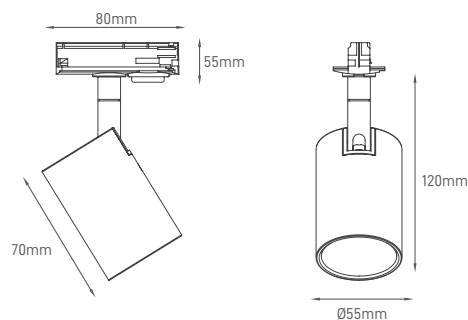

WATTS	MAX. 7W	MAX. 7W
TYPE OF BULB	1X GU10	1X GU10
IP	IP20	IP20
VOLTAGE	110-220V	110-220V
SIZE	Ø55x120x70mm	Ø55x120x70mm
CUT-OUT	-	-
PROTECTION CLASS	Class I	Class I
PROTECTION CLASS IK	IK06	IK06
POWER FACTOR	-	-
NOMINAL LIFETIME	-	-
STARTING TIME 100% ON	-	-
ON/OFF CYCLES	-	-
DIMMING OPTIONS	-	-
LED BRAND	-	-
DRIVER BRAND	-	-
MOUNTING TYPE	Track Light	Track Light
BODY MATERIAL	Aluminium	Aluminium
COLOR	White RAL9016	Black RAL9005
BODY SHAPE	Round	Round
BOX QUANTITY	20 pcs/carton	20 pcs/carton
GROSS WEIGHT	-	-
SKU	ILAR-00884	ILAR-00950

TECHNICAL DRAWING