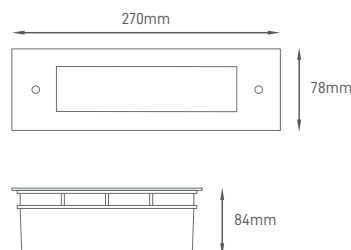

TECHNICAL DRAWING