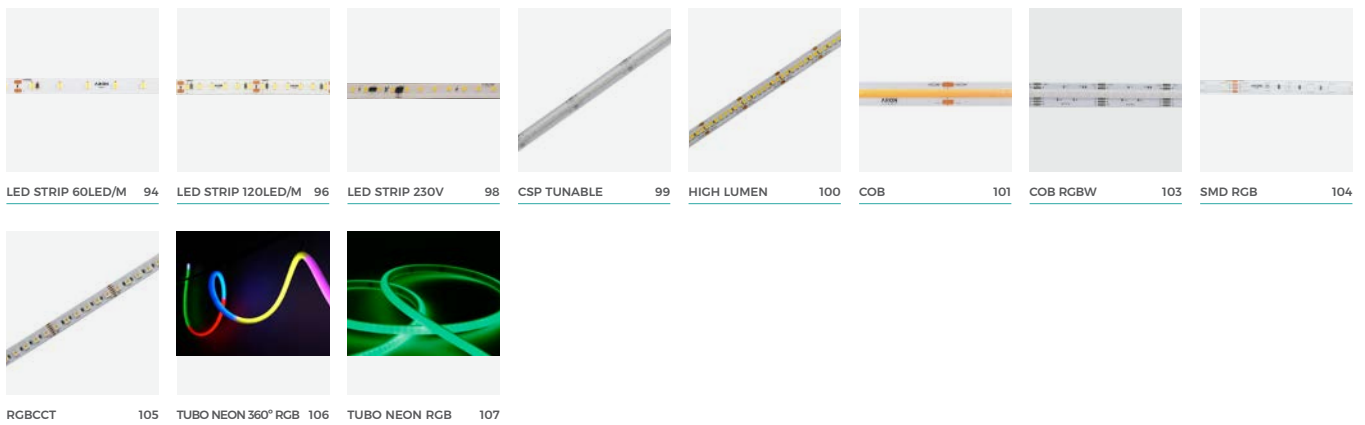

INTERIOR FITAS LED | LED STRIP | TIRAS LED