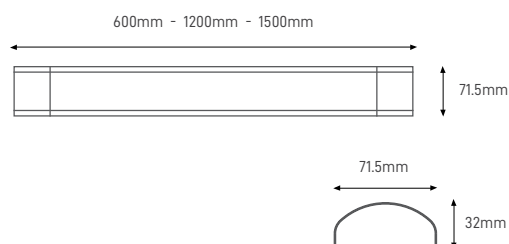

TECHNICAL DRAWING