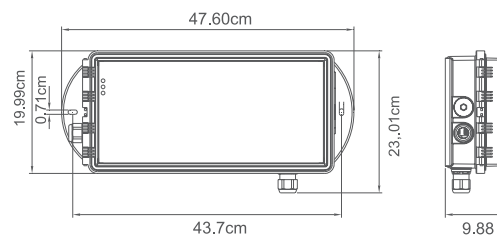

POWER	3W
TOTAL LUMINOUS FLUX	400lm
GAS (IECEx)	Ex eb db mb q IIC T5/T6 Gb
DUST (IECEx)	Ex tb IIIC T80°C / T95°C Db IP66
GAS (ATEX)	II 2G Ex eb db mb q IIC T5/T6 Gb
DUST (ATEX)	II 2D Ex tb IIIC T80°C / T95°C Db IP66
SIZE	47.60x43.07x19.99x23.01cm
RATED VOLTAGE AC	110V - 277V / 50 / 60 Hz
RATED VOLTAGE DC	12V - 36V
DEGREE OF PROTECTION	IP66
OPERATION TEMPERATURE	-20°C--60°C (T5 / T95°C) or -20°C--40°C (T6 / T80°C)
MAX SURFACE TEMPERATURE	T6 for gas and T80°C for dust
WEIGHT	Approx. 3.5kg
MAX RATED WATTAGE 1	10W, Escape route sign luminaires
MAX RATED WATTAGE 2	15W, Lighting luminaires
BATTERIES	3.7V, 2 A
CABLE ENTRY SIZE	M25x1.5, 3/4 NPT
STOPPING PLUG	M25x1.5
EMERGENCY LIGHTING LUMINAIRES	1.5 hours or 90 minutes
CHARGING TIME	24 hours
IMPACT STRENGTH (IK CODE)	IK08 (IEC 62262)
INSTALLED TERMINAL STRIP	PE + N + L
CONNECTION TERMINALS SOLID MAX.	4mm²
CONNECTION TERMINALS FINELY MAX.	2.5mm²
SKU	ILEM-00048

IP66 IK08

TECHNICAL DRAWING