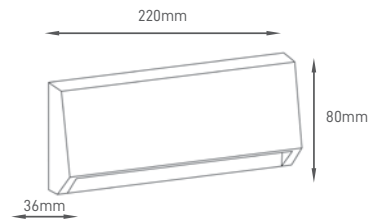

TECHNICAL DRAWING