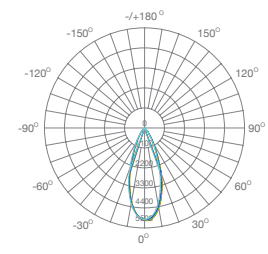

INTERIOR

ENCASTRAR | RECESSED | EMPOTRAR

QUANT DOUBLE

Classic design luminaire with modern finishes.

Luminária de design clássico com acabamentos modernos.

Luminaria de diseño clásico con acabados modernos.

WATTS	60W - BLACK	60W - WHITE
COLOR TEMPERATURE	2700K	2700K
TOTAL LUMINOUS FLUX	5000lm	5000lm
LUMINOUS EFFICACY	83lm/w	83lm/w
BEAM ANGLE	36°	36°
CRI	≥80	≥80
IP	IP20	IP20
VOLTAGE	200-240V 50Hz	200-240V 50Hz
SIZE	330x175x110mm	330x175x110mm
CUT-OUT	310x160mm	310x160mm
PROTECTION CLASS	Class II	Class II
PROTECTION CLASS IK	IK06	IK06
POWER FACTOR	≥0.9	≥0.9
NOMINAL LIFETIME	50.000H	50.000H
ON/OFF CYCLES	100.000	100.000
DIMMING OPTIONS	1-10V / DALI	1-10V / DALI
LED BRAND	CREE	CREE
DRIVER BRAND	Tridonic	Tridonic
MOUNTING TYPE	Recessed	Recessed
BODY MATERIAL	Aluminium	Aluminium
COLOR	Black	White
BODY SHAPE	Square	Square
BOX QUANTITY	6 pcs/carton	6 pcs/carton
SKU	ILAR-00668	ILAR-00677

TRIDONIC DRIVER CREE LED ALUMINIUM

CONTROL OPTIONS
ZALC DWALC
ZIGBEE DALI

TECHNICAL DRAWING

BEAM ANGLE

QUANT TRIPLE

Classic design luminaire with modern finishes.

Luminária de design clássico com acabamentos modernos.

Luminaria de diseño clásico con acabados modernos.