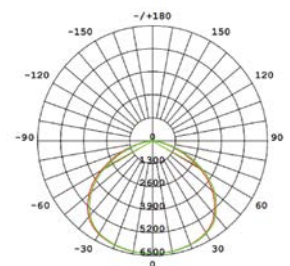

INTERIOR

CAMPÂNULAS | HIGHBAY | CAMPANAS

TECH

160 LUMEN/W

IP65 Premium UFO line. 5 year warranty.

Linha de Campânulas **IP65, garantia de 5 anos.**

Línea de Campanas **IP65 Premium, garantía de 5 años.**

WATTS	150W	200W
CCT	5000K	5000K
TOTAL LUMINOUS FLUX	24000lm	32000lm
LUMINOUS EFFICACY	160lm/w	160lm/w
BEAM ANGLE	90°	90°
CRI	≥80	≥80
IP	IP65	IP65
VOLTAGE	220-240VAC, 50 / 60 Hz	220-240VAC, 50 / 60 Hz
SIZE	Ø298x167mm	Ø364x166mm
PROTECTION CLASS	Class II	Class II
PROTECTION CLASS IK	IK08	IK08
POWER FACTOR	>0.95	>0.95
NOMINAL LIFETIME	94000H	94000H
ON/OFF CYCLES	100.000	100.000
DIMMING OPTIONS	1-10V / DALI	1-10V / DALI
LED BRAND	Philips Lumileds	Philips Lumileds
DRIVER BRAND	Lifud Driver	Lifud Driver
MOUNTING TYPE	Ceiling Mounting	Ceiling Mounting
BODY MATERIAL	Aluminum Alloy	Aluminum Alloy
	Polycarbonate Optical Lens	Polycarbonate Optical Lens
COLOR	Black	Black
BODY SHAPE	Round	Round
BOX QUANTITY	1 pc/carton	1 pc/carton
SKU	ILAR-01044	ILAR-01045

160LM/W 5 YEARS WARRANTY DIM 1-10V

CONTROL OPTIONS
ZALC ZIGBEE DWALC DALI

TECHNICAL DRAWING

BEAM ANGLE

DOB ECO

DOB DRIVER

IP65 Premium UFO line. 2 year warranty, Driver DOB.

Linha de Campânulas **IP65 Premium, garantia de 2 anos, Driver DOB**

Línea de Campanas **IP65 Premium, garantía de 2 años, Driver DOB**