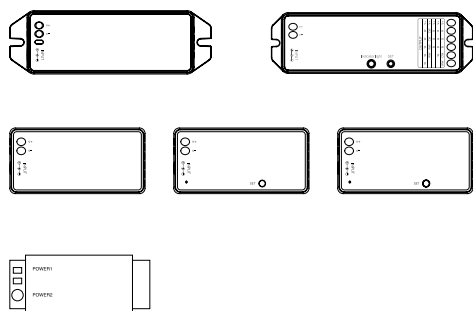

COMPATIBLE CONTROLLERS