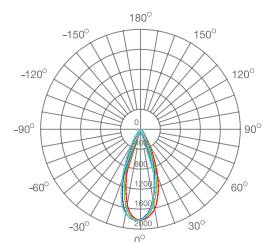

ACE

Recessed, high efficiency luminaire.

Luminária de encastrar, de elevada eficiência.

Luminaria empotrable de alta eficiencia

WATTS	10W	10W
COLOR TEMPERATURE	2700K	4000K
TOTAL LUMINOUS FLUX	850lm	850lm
LUMINOUS EFFICACY	80lm/w	80lm/w
BEAM ANGLE	36°	36°
CRI	≥80	≥80
IP	IP40	IP40
VOLTAGE	200-240V 50Hz	200-240V 50Hz
SIZE	90x90x76mm	90x90x76mm
CUT-OUT	84x84mm	84x84mm
PROTECTION CLASS	Class II	Class II
PROTECTION CLASS IK	-	-
POWER FACTOR	≥0.9	≥0.9
NOMINAL LIFETIME	50.000H	50.000H
ON/OFF CYCLES	>10000	>10000
DIMMING OPTIONS	1-10V / DALI	1-10V / DALI
LED BRAND	Epistar	Epistar
DRIVER BRAND	Aronlight	Aronlight
MOUNTING TYPE	Recessed	Recessed
BODY MATERIAL	Aluminium	Aluminium
COLOR	White	White
BODY SHAPE	Square	Square
BOX QUANTITY	48 pcs/carton	48 pcs/carton
SKU	ILAR-00662	ILAR-00663

PF >0.9   EPISTAR LED   CONTROL OPTIONS
ZIGBEE   DWALC   DALI

TECHNICAL DRAWING

BEAM ANGLE

HALE

Recessed, high efficiency luminaire.

Luminária de encastrar, de elevada eficiência.

Luminaria empotrable de alta eficiencia

WATTS	10W	10W
COLOR TEMPERATURE	2700K	4000K
TOTAL LUMINOUS FLUX	850lm	850lm
LUMINOUS EFFICACY	85lm/w	85lm/w
BEAM ANGLE	36°	36°
CRI	≥80	≥80
IP	IP40	IP40
VOLTAGE	200-240V 50Hz	200-240V 50Hz
SIZE	Ø91.5mm	Ø91.5mm
CUT-OUT	Ø84mm	Ø84mm
PROTECTION CLASS	Class II	Class II
PROTECTION CLASS IK	-	-
POWER FACTOR	≥0.9	≥0.9
NOMINAL LIFETIME	50.000H	50.000H
ON/OFF CYCLES	100.000	100.000
DIMMING OPTIONS	1-10V / DALI	1-10V / DALI
LED BRAND	Epistar	Epistar
DRIVER BRAND	Aronlight	Aronlight
MOUNTING TYPE	Recessed	Recessed
BODY MATERIAL	Aluminium	Aluminium
COLOR	White RAL9016	White RAL9016
BODY SHAPE	Round	Round
BOX QUANTITY	48 pcs/carton	48 pcs/carton
SKU	ILAR-00659	ILAR-00660

PF >0.9   EPISTAR LED   CONTROL OPTIONS
ZIGBEE   DWALC   DALI

TECHNICAL DRAWING

BEAM ANGLE