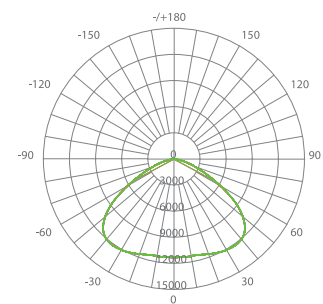

160LM/W 5 YEARS WARRANTY DIM 1-10V

CONTROL OPTIONS  
ZALC ZIGBEE DWALC DALI

TECHNICAL DRAWING

BEAM ANGLE