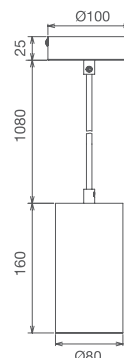

TECHNICAL DRAWING