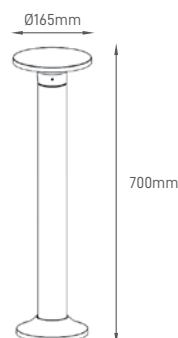

TECHNICAL DRAWING