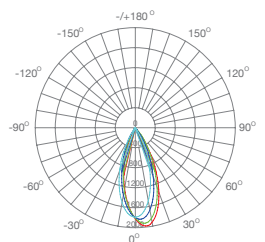

INTERIOR

SUPERFÍCIE | SURFACE | SUPERFICIE

LEV

Surface downlight with minimalist design.
Downlight saliente de design minimalista.
Downlight saliente con diseño minimalista.

WATTS	15W - WHITE	15W - WHITE	15W - BLACK	15W - BLACK
COLOR TEMPERATURE	2700K	4000K	2700K	4000K
TOTAL LUMINOUS FLUX	1300lm	1500lm	1300lm	1500lm
LUMINOUS EFFICACY	87lm/w	100lm/w	87lm/w	100lm/w
BEAM ANGLE	60°	60°	60°	60°
CRI	≥80	≥80	≥80	≥80
IP	IP54	IP54	IP54	IP54
VOLTAGE	200-240V 50/60Hz	200-240V 50/60Hz	200-240V 50/60Hz	200-240V 50/60Hz
SIZE	Ø90 x 100mm	Ø90 x 100mm	Ø90 x 100mm	Ø90 x 100mm
CUT-OUT	-	-	-	-
PROTECTION CLASS	Class I	Class I	Class I	Class I
PROTECTION CLASS IK	-	-	-	-
POWER FACTOR	≥0.9	≥0.9	≥0.9	≥0.9
NOMINAL LIFETIME	50.000H	50.000H	50.000H	50.000H
ON/OFF CYCLES	100.000	100.000	100.000	100.000
DIMMING OPTIONS	-	-	-	-
LED BRAND	CITIZEN	CITIZEN	CITIZEN	CITIZEN
DRIVER BRAND	Aronlight	Aronlight	Aronlight	Aronlight
MOUNTING TYPE	Surface Mounted	Surface Mounted	Surface Mounted	Surface Mounted
BODY MATERIAL	Aluminium	Aluminium	Aluminium	Aluminium
COLOR	White RAL9016	White RAL9016	Black RAL9005	Black RAL9005
BODY SHAPE	Round	Round	Round	Round
BOX QUANTITY	24 pcs/carton	24 pcs/carton	24 pcs/carton	24 pcs/carton
SKU	ILAR-00695	ILAR-00696	ILAR-00698	ILAR-00699

IP54 CITIZEN LED ALUMINIUM

TECHNICAL DRAWING

BEAM ANGLE

VIGG

Surface downlight with 109lm/W COB retracted LED.
Downlight de superfície com Led COB 109lm/W retraído.
Downlight de superfície con LED COB retraído de 109lm/W.