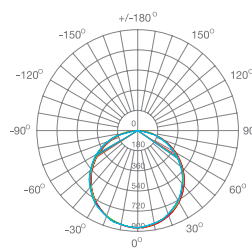

THANE

SALIENTE SEMI-ENCASTRAR | SUSPENSO

Contemporary decoration luminaire with circular design.
Luminária de decoração contemporânea com design circular
Luminaria de decoración contemporánea con diseño circular.

WATTS	35W
COLOR TEMPERATURE	4000K
TOTAL LUMINOUS FLUX	2900lm
LUMINOUS EFFICACY	83lm/w
BEAM ANGLE	120°
CRI	≥80
IP	IP40
VOLTAGE	200-240V 50Hz
SIZE	Ø500 x 12mm
CUT-OUT	Ø188mm
PROTECTION CLASS	Class I
PROTECTION CLASS IK	IK06
POWER FACTOR	≥0.9
NOMINAL LIFETIME	50.000H
ON/OFF CYCLES	100.000
LED BRAND	Sanan
DRIVER BRAND	Aronlight
MOUNTING TYPE	Recessed/Suspended
BODY MATERIAL	Aluminium
COLOR	White RAL9016
BODY SHAPE	Round
PACKAGING UNIT	4 pcs/carton
KIT DE SUSPENSÃO	ILAR-00713
SKU	ILAR-00711

SANAN LED ALUMINIUM

TECHNICAL DRAWING

BEAM ANGLE

RECOMMENDED ACCESSORIES

DESCRIPTION	SKU
Kit de Suspensão Pendant Kit	ILAR-00713
Kit de Suspensão	

PASCAL

Luminaire with and optimal combination of aesthetics and functionality
Luminária de ótima combinação estética e funcional.
Luminaire con una combinación perfecta entre estética y funcionalidad.