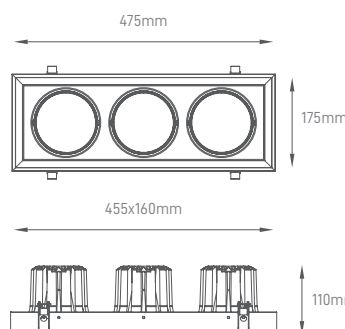

TECHNICAL DRAWING