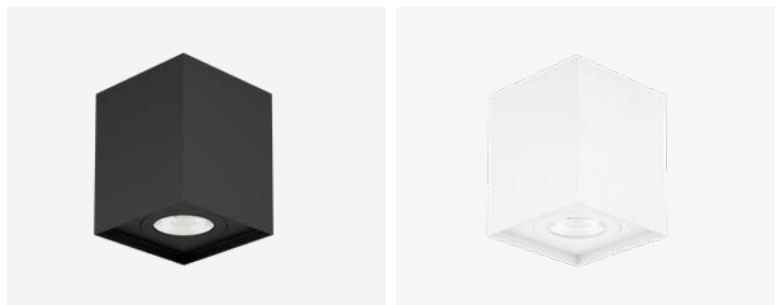

## VIGG

Surface downlight with 109lm/W COB retracted LED.  
 Downlight de superfície com Led COB 109lm/W retraído.  
 Downlight de superfície con LED COB retraído de 109lm/W.

WATTS	10W - WHITE	10W - WHITE	10W - BLACK	10W - BLACK
COLOR TEMPERATURE	2700K	4000K	2700K	4000K
TOTAL LUMINOUS FLUX	1090lm	1090lm	1090lm	1090lm
LUMINOUS EFFICACY	109lm/w	109lm/w	109lm/w	109lm/w
BEAM ANGLE	60°	60°	60°	60°
CRI	≥80	≥80	≥80	≥80
IP	IP54	IP54	IP54	IP54
VOLTAGE	200-240V 50/60Hz	200-240V 50/60Hz	200-240V 50/60Hz	200-240V 50/60Hz
SIZE	90x90x108mm	90x90x108mm	90x90x108mm	90x90x108mm
CUT-OUT	-	-	-	-
PROTECTION CLASS	Class I	Class I	Class I	Class I
PROTECTION CLASS IK	IK06	IK06	IK06	IK06
POWER FACTOR	≥0.9	≥0.9	≥0.9	≥0.9
NOMINAL LIFETIME	50.000H	50.000H	50.000H	50.000H
ON/OFF CYCLES	100.000	100.000	100.000	100.000
DIMMING OPTIONS	-	-	-	-
LED BRAND	CITIZEN	CITIZEN	CITIZEN	CITIZEN
DRIVER BRAND	Aronlight	Aronlight	Aronlight	Aronlight
MOUNTING TYPE	Surface Mounted	Surface Mounted	Surface Mounted	Surface Mounted
BODY MATERIAL	Aluminium	Aluminium	Aluminium	Aluminium
COLOR	White RAL9016	White RAL9016	Black RAL9005	Black RAL9005
BODY SHAPE	Square	Square	Square	Square
BOX QUANTITY	24 pcs/carton	24 pcs/carton	24 pcs/carton	24 pcs/carton
SKU	<b>ILAR-00998</b>	<b>ILAR-00996</b>	<b>ILAR-00999</b>	<b>ILAR-00997</b>