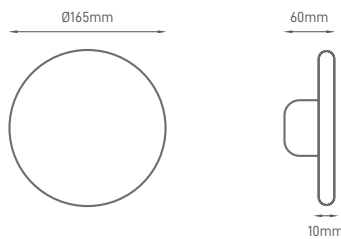

TECHNICAL DRAWING