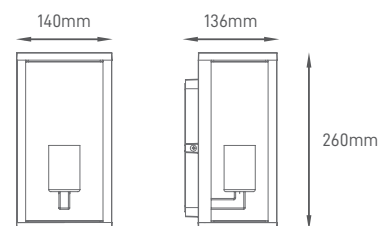

TECHNICAL DRAWING