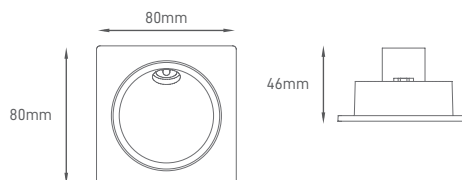

WATTS	3W
CCT	3000K
TOTAL LUMINOUS FLUX	100lm
LUMINOUS EFFICACY	-
BEAM ANGLE	100°
CRI	≥80
IP	IP65
VOLTAGE	220-240V
SIZE	80x80x46mm
CUT-OUT	Ø74mm
PROTECTION CLASS	Class I
PROTECTION CLASS IK	IK6
POWER FACTOR	-
NOMINAL LIFETIME	25000H
DIMMING OPTIONS	-
LED BRAND	LED CREE
DRIVER BRAND	HEP DRIVER
MOUNTING TYPE	Recessed
BODY MATERIAL	Die-casting aluminium
	Clear tempered glass
COLOR	Grey
BODY SHAPE	Square
BOX QUANTITY	6 pcs / carton
SKU	ILAR-00822

DIE-CASTING ALUMINIUM HEP DRIVER LED CREE IP65

TECHNICAL DRAWING