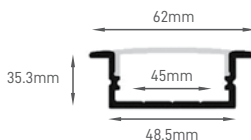

### PROFILE LED STRIP ROUND CORNER

PERFIL CANTO REDONDO / CANTO REDONDO

2 METROS / OPAL

(L) 16 x (A) 16 x (I) 10mm

ALUMÍNIO

ILAR-00467