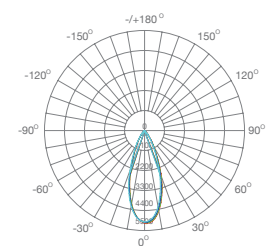

INTERIOR

ENCASTRAR | RECESSED | EMPOTRAR

QUANT DOUBLE

Classic design luminaire with modern finishes.

Luminária de design clássico com acabamentos modernos.

Luminaria de diseño clásico con acabados modernos.

WATTS	60W - BLACK	60W - WHITE
COLOR TEMPERATURE	2700K	2700K
TOTAL LUMINOUS FLUX	5000lm	5000lm
LUMINOUS EFFICACY	83lm/w	83lm/w
BEAM ANGLE	36°	36°
CRI	≥80	≥80
IP	IP20	IP20
VOLTAGE	200-240V 50Hz	200-240V 50Hz
SIZE	330x175x110mm	330x175x110mm
CUT-OUT	310x160mm	310x160mm
PROTECTION CLASS	Class II	Class II
PROTECTION CLASS IK	IK06	IK06
POWER FACTOR	≥0.9	≥0.9
NOMINAL LIFETIME	50.000H	50.000H
ON/OFF CYCLES	100.000	100.000
DIMMING OPTIONS	1-10V / DALI	1-10V / DALI
LED BRAND	CREE	CREE
DRIVER BRAND	Tridonic	Tridonic
MOUNTING TYPE	Recessed	Recessed
BODY MATERIAL	Aluminium	Aluminium
COLOR	Black	White
BODY SHAPE	Square	Square
BOX QUANTITY	6 pcs/carton	6 pcs/carton
SKU	ILAR-00668	ILAR-00677

TRIDONIC DRIVER CREE LED ALUMINIUM

CONTROL OPTIONS
ZALC DWALC
ZIGBEE DALI

TECHNICAL DRAWING

BEAM ANGLE

QUANT TRIPLE

Classic design luminaire with modern finishes.

Luminária de design clássico com acabamentos modernos.

Luminaria de diseño clásico con acabados modernos.