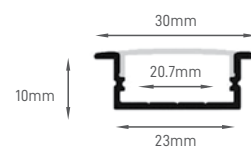

PROFILE LED STRIP RECESSED 2M

PERFIL ENCASTRAR / EMPOTRABLE

(L) 30 x (A) 10 x (I) 20.7 (E) 23mm

ALUMÍNIO

ILAR-01251