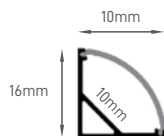

### PROFILE LED STRIP ROUND CORNER

PERFIL CANTO REDONDO / CANTO REDONDO

2 METROS / OPAL

(L) 16 x (A) 16 x (I) 10mm

ALUMÍNIO

ILAR-00467