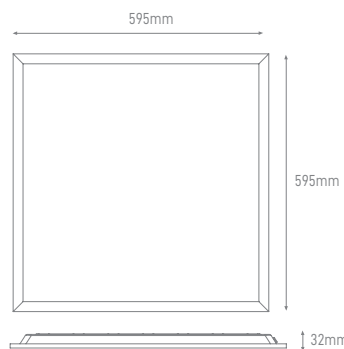

TECHNICAL DRAWING

RECOMMENDED ACCESSORIES

	DESCRIPTION	SKU
	Dimmable Driver 40W	ILAR-00496
	Kit Molas Recessed Kit Kit Empotrar	ILAR-00859