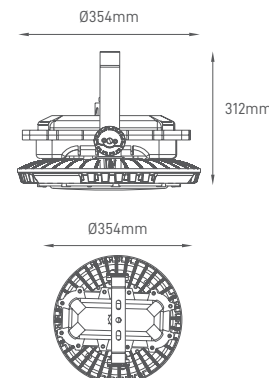

WATTS	60W	80W	100W	150W	200W
CCT	5000K	5000K	5000K	5000K	5000K
TOTAL LUMINOUS FLUX	9000lm	12000lm	15000lm	22500lm	30000lm
LUMINOUS EFFICACY	150lm/w	150lm/w	150lm/w	150lm/w	150lm/w
BEAM ANGLE	120°	120°	120°	120°	120°
CRI	≥80	≥80	≥80	≥80	≥80
IP	IP66	IP66	IP66	IP66	IP66
VOLTAGE	100-277V, 50/60Hz	100-277V, 50/60Hz	100-277V, 50/60Hz	100-277V, 50/60Hz	100-277V, 50/60Hz
SURGE PROTECTION	6KV	6KV	6KV	6KV	6KV
SIZE	Ø354x312mm	Ø354x312mm	Ø354x312mm	Ø354x312mm	Ø354x312mm
CORROSION PROOF	WF2	WF2	WF2	WF2	WF2
PROTECTION CLASS	Class II	Class II	Class II	Class II	Class II
PROTECTION CLASS IK	IK08	IK08	IK08	IK08	IK08
POWER FACTOR	>0.95	>0.95	>0.95	>0.95	>0.95
NOMINAL LIFETIME	50000H	50000H	50000H	50000H	50000H
DIMMING OPTIONS	1-10V / DALI	1-10V / DALI	1-10V / DALI	1-10V / DALI	1-10V / DALI
LED BRAND	CREE JK3030	CREE JK3030	CREE JK3030	CREE JK3030	CREE JK3030
DRIVER BRAND	Meanwell HBG	Meanwell HBG	Meanwell HBG	Meanwell HBG	Meanwell HBG
BODY MATERIAL	Die-cast Aluminum ADC12	Die-cast Aluminum ADC12	Die-cast Aluminum ADC12	Die-cast Aluminum ADC12	Die-cast Aluminum ADC12
COLOR	Black	Black	Black	Black	Black
BODY SHAPE	Round	Round	Round	Round	Round
BOX QUANTITY	1 pc/carton	1 pc/carton	1 pc/carton	1 pc/carton	1 pc/carton
PROTECTION	OTP, OCP, OVP, SCP	OTP, OCP, OVP, SCP	OTP, OCP, OVP, SCP	OTP, OCP, OVP, SCP	OTP, OCP, OVP, SCP
SKU	ILAR-01457	ILAR-01456	ILAR-01489	ILAR-01490	ILAR-01491

TECHNICAL DRAWING