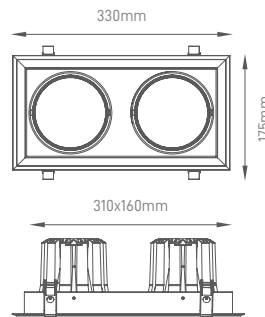

TECHNICAL DRAWING