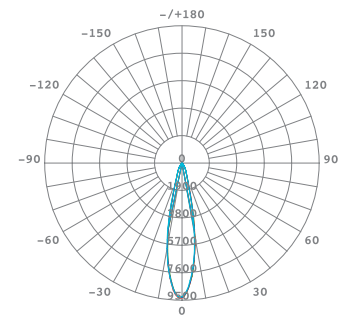

INTERIOR

CALHAS | TRACK LIGHT | CARRIL

PRADO ECO

Orientable Track Light with die-cast aluminium.

Projetor de calha orientável em alumínio.

Projector de carril orientable de alumínio.

WATTS	30W
COLOR TEMPERATURE	4000K
TOTAL LUMINOUS FLUX	2400lm
LUMINOUS EFFICACY	80lm
BEAM ANGLE	24°
CRI	90
IP	IP20
VOLTAGE	220-240V 50/60Hz
SIZE	Ø82x155mm
PROTECTION CLASS	Class II
PROTECTION CLASS IK	IK03
POWER FACTOR	0.9
NOMINAL LIFETIME	50.000H
ON/OFF CYCLES	150.000
DIMMING OPTIONS	-
LED BRAND	Bridgelux
DRIVER BRAND	Lifud Driver
MOUNTING TYPE	Track Light
BODY MATERIAL	Aluminium
COLOR	White RAL9016
BODY SHAPE	-
BOX QUANTITY	10 pcs/carton
SKU	ILAR-01234

BEAM ANGLE

NATAN GU10

Adjustable three-phase track projector for GU10 lamp.

Projetor orientável de calha trifásica para lâmpada GU10.

Projector de carril trifásico orientable para lâmpara GU10.

WATTS	MAX. 7W	MAX. 7W
TYPE OF BULB	1X GU10	1X GU10
IP	IP20	IP20
VOLTAGE	110-220V	110-220V
SIZE	Ø55x120x70mm	Ø55x120x70mm
CUT-OUT	-	-
PROTECTION CLASS	Class I	Class I
PROTECTION CLASS IK	IK06	IK06
POWER FACTOR	-	-
NOMINAL LIFETIME	-	-
STARTING TIME 100% ON	-	-
ON/OFF CYCLES	-	-
DIMMING OPTIONS	-	-
LED BRAND	-	-
DRIVER BRAND	-	-
MOUNTING TYPE	Track Light	Track Light
BODY MATERIAL	Aluminium	Aluminium
COLOR	White RAL9016	Black RAL9005
BODY SHAPE	Round	Round
BOX QUANTITY	20 pcs/carton	20 pcs/carton
GROSS WEIGHT	-	-
SKU	ILAR-00884	ILAR-00950

*Lâmpadas não incluídas / Lamps not included / Lámparas no incluidas.