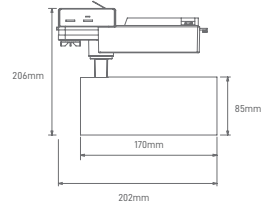

TECHNICAL DRAWING - SLIM CCT