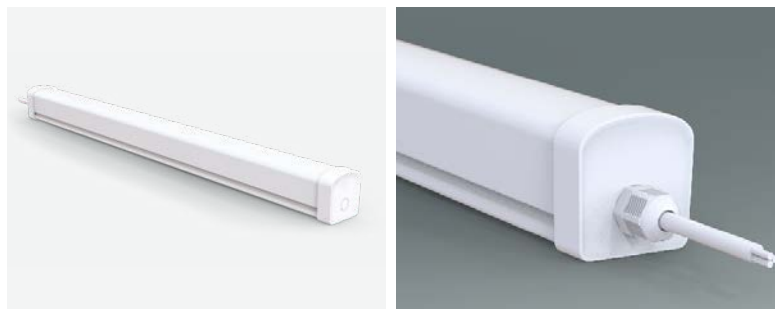

ECO TRI-PROOF

105 LUMENS | WATT

Eco Tri-Proof Luminaire, possibility of installation outgoing or suspended.
Luminária Eco Tri-Proof para uso saliente ou suspensa de fácil instalação.
Luminaria Eco Tri-Proof, posibilidad de instalación saliente o suspendida.