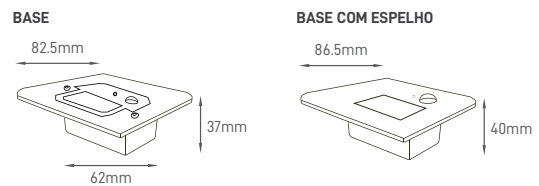

TECHNICAL DRAWING