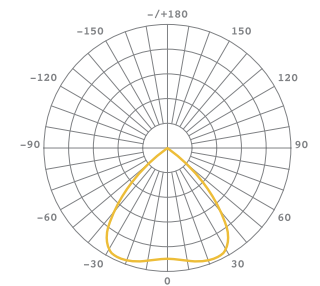

LINEA TRACK LIGHT

Track luminaire with high geometric accuracy.
Luminária de calha com elevado rigor geométrico.
Luminaria de carril con alto rigor geométrico.

WATTS	20W
CCT	4000K
TOTAL LUMINOUS FLUX	3200lm
LUMINOUS EFFICACY	160lm
BEAM ANGLE	90°
CRI	>80
IP	IP20
VOLTAGE	220-240V 50/60Hz
SIZE	600x61.4x28mm
PROTECTION CLASS	Class II
PROTECTION CLASS IK	IK03
POWER FACTOR	0.9
NOMINAL LIFETIME	35.000H
STARTING TIME 100% ON	0.0001s
ON/OFF CYCLES	150.000
DIMMING OPTIONS	-
LED BRAND	COB
DRIVER BRAND	Lifud Driver
MOUNTING TYPE	Track Light
BODY MATERIAL	Aluminium
COLOR	White RAL9016
BODY SHAPE	Rectangular
BOX QUANTITY	8 pcs/carton
SKU	ILAR-01173

BEAM ANGLE

TRACKS

Recessed and Surface Track Light Three-phase.
Calha Trifásica de Encastrar e Superfície.
Carril Trifásico Empotrable y Superficie.

Size	Color	Voltage	IP	Mounting Type	SKU
1M	White	220-240V	20	Recessed	ILAR-00592
2M	White	220-240V	20	Recessed	ILAR-00593
1M	White	220-240V	20	Surface	ILAR-00590
2M	White	220-240V	20	Surface	ILAR-00591
1M	Black	220-240V	20	Surface	ILAR-01006
2M	Black	220-240V	20	Surface	ILAR-01007