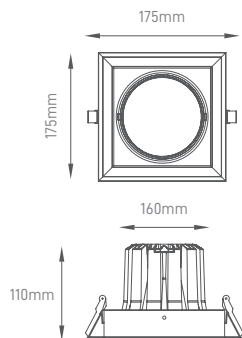

TECHNICAL DRAWING