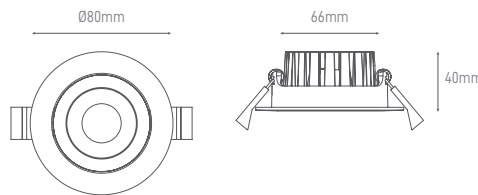

WATTS	8W
COLOR TEMPERATURE	2700K
TOTAL LUMINOUS FLUX	815lm
LUMINOUS EFFICACY	101lm/w
BEAM ANGLE	60°
CRI	≥80
IP	IP65
VOLTAGE	200-240V 50Hz
SIZE	Ø80x40mm
CUT-OUT	Ø68-72mm
PROTECTION CLASS	Class II
PROTECTION CLASS IK	-
POWER FACTOR	≥0.9
NOMINAL LIFETIME	40.000H
ON/OFF CYCLES	100.000
DIMMING OPTIONS	1-10V / DALI
LED BRAND	CREE LED
DRIVER BRAND	Aronlight
MOUNTING TYPE	Recessed
BODY MATERIAL	Aluminium
COLOR	White RAL9016
BODY SHAPE	Round
BOX QUANTITY	50 pcs/carton
SKU	ILAR-01108

CONTROL OPTIONS

IP65   CREE LED   ALUMINIUM

ZALC   DWALC
ZIGBEE   DALI

TECHNICAL DRAWING