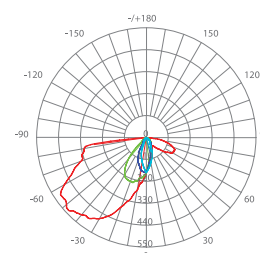

OUTDOOR

EXTERIOR | OUTDOOR | EXTERIOR

CEDAR

Exterior wall luminaire with a modern design.

Luminária exterior de parede com design moderno.

Lámpara de pared exterior de diseño moderno.

WATTS	3W
CCT	3000K
TOTAL LUMINOUS FLUX	100lm
LUMINOUS EFFICACY	-
BEAM ANGLE	100°
CRI	≥80
IP	IP65
VOLTAGE	220-240V
SIZE	80x80x46mm
CUT-OUT	Ø74mm
PROTECTION CLASS	Class I
PROTECTION CLASS IK	IK6
POWER FACTOR	-
NOMINAL LIFETIME	25000H
DIMMING OPTIONS	-
LED BRAND	LED CREE
DRIVER BRAND	HEP DRIVER
MOUNTING TYPE	Recessed
BODY MATERIAL	Die-casting aluminium
	Clear tempered glass
COLOR	Grey
BODY SHAPE	Square
BOX QUANTITY	6 pcs / carton
SKU	ILAR-00822

DIE-CASTING ALUMINIUM HEP DRIVER LED CREE IP65

SILK

Window, door and hallway LED Luminaire with a modern design.

Luminária LED para janelas, portas e corredores com design moderno.

Luminaria LED de ventanas, puertas y pasillos de diseño moderno.

WATTS	6W
CCT	3000K
TOTAL LUMINOUS FLUX	85lm
LUMINOUS EFFICACY	-
BEAM ANGLE	3°
CRI	≥80
IP	IP65
VOLTAGE	220-240V
SIZE	140x95x62mm
PROTECTION CLASS	Class I
PROTECTION CLASS IK	IK10
POWER FACTOR	-
NOMINAL LIFETIME	25000H
STARTING TIME 100% ON	-
ON/OFF CYCLES	-
DIMMING OPTIONS	-
LED BRAND	LED CREE
DRIVER BRAND	EAGLERISE DRIVER
MOUNTING TYPE	Surface
BODY MATERIAL	Die-casting aluminium
	Optical acrylic lens
COLOR	Grey
BOX QUANTITY	6 pcs / carton
SKU	ILAR-00819

DIE-CASTING ALUMINIUM EAGLERISE DRIVER LED CREE IP65

BEAM ANGLE