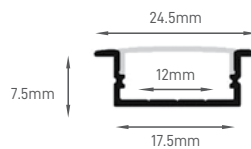

## PROFILE LED STRIP RECESSED

PERFIL ENCASTRAR / EMPOTRABLE

2 METROS / OPAL

(L) 24.5 x (A) 7.5 x (F) 17.5 x (I) 12mm

ALUMÍNIO

ILAR-00465