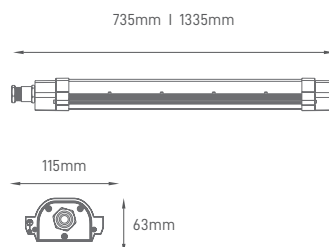

GAS - II 2G EX EB MB IIC T4 GB
DUST - II 2D EX TB IIIC T (95°C) DB

WATTS	20W	40W	60W	80W
CCT	5000K	5000K	5000K	5000K
TOTAL LUMINOUS FLUX	2800lm	5600lm	8400lm	11200lm
LUMINOUS EFFICACY	140lm/w	140lm/w	140lm/w	140lm/w
BEAM ANGLE	120°	120°	120°	120°
CRI	≥80	≥80	≥80	≥80
IP	IP65	IP65	IP65	IP65
VOLTAGE	100-277V, 50/60Hz	100-277V, 50/60Hz	100-277V, 50/60Hz	100-277V, 50/60Hz
SURGE PROTECTION	4KV	4KV	4KV	4KV
SIZE	735x115x63mm	735x115x63mm	1335x115x63mm	1335x115x63mm
CORROSION PROOF	WF2	WF2	WF2	WF2
PROTECTION CLASS	Class II	Class II	Class II	Class II
PROTECTION CLASS IK	IK08	IK08	IK08	IK08
POWER FACTOR	>0.95	>0.95	>0.95	>0.95
NOMINAL LIFETIME	50000H	50000H	50000H	50000H
DIMMING OPTIONS	1-10V / DALI	1-10V / DALI	1-10V / DALI	1-10V / DALI
LED BRAND	Bridgelux	Bridgelux	Bridgelux	Bridgelux
DRIVER BRAND	Lifud	Lifud	Lifud	Lifud
MOUNTING TYPE	Ceiling Mounting	Ceiling Mounting	Ceiling Mounting	Ceiling Mounting
BODY MATERIAL	Pure Aluminum A6063	Pure Aluminum A6063	Pure Aluminum A6063	Pure Aluminum A6063
COLOR	Yellow	Yellow	Yellow	Yellow
BODY SHAPE	Linear	Linear	Linear	Linear
BOX QUANTITY	1 pc/carton	1 pc/carton	1 pc/carton	1 pc/carton
PROTECTION	OTP, OCP, OVP, SCP	OTP, OCP, OVP, SCP	OTP, OCP, OVP, SCP	OTP, OCP, OVP, SCP
SKU	ILAR-01207	ILAR-01208	ILAR-01133	ILAR-01209

DIE-CAST ALUMINUM ADC12

CONTROL OPTIONS
ZALC ZIGBEE
DWALC DALI

TECHNICAL DRAWING