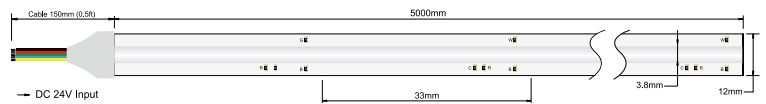

20W COB RGBW

IP20 24V

POWER	20W
CCT	RGBW (4000K)
IP	IP20
VOLTAGE	24V dc
LED	COB
CRI	>90
LED / MT	840LED/M
LUMEN	900lm/m
SIZE	500cm
WIDTH	12mm
CUTTING SEGMENT	50mm
TAPE 3M	3M VHB
SKU	ILAR-01410

SIZE

INSTALLATION

20W COB RGBW

IP67 24V

POWER	20W
CCT	RGBW (4000K)
IP	IP67
VOLTAGE	24V dc
LED	COB
CRI	>90
LED / MT	840LED/M
LUMEN	900lm/m
SIZE	500cm
WIDTH	12mm
CUTTING SEGMENT	50mm
TAPE 3M	3M VHB
SKU	ILAR-01688

SIZE

INSTALLATION