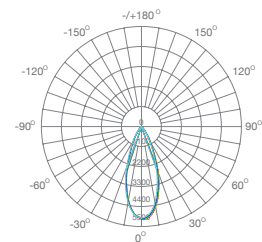

RITZ

Recessed adjustable projector.
Projektor de encastrar ajustável.
Proyector de empotrar ajustable.

WATTS	33W	33W
COLOR TEMPERATURE	3000K	4000K
TOTAL LUMINOUS FLUX	2735lm	2812lm
LUMINOUS EFFICACY	80lm/w	80lm/w
BEAM ANGLE	38°	38°
CRI	≥80	≥80
IP	IP20	IP20
VOLTAGE	200-240V 50Hz	200-240V 50Hz
SIZE	Ø158 x 130mm	Ø158 x 130mm
CUT-OUT	Ø145mm	Ø145mm
PROTECTION CLASS	Class II	Class II
PROTECTION CLASS IK	IK3	IK3
POWER FACTOR	≥0.9	≥0.9
NOMINAL LIFETIME	35.000H	35.000H
ON/OFF CYCLES	>15000	>15000
DIMMING OPTIONS	1-10V / DALI	1-10V / DALI
LED BRAND	CREE	CREE
DRIVER BRAND	Tridonic	Tridonic
MOUNTING TYPE	Recessed	Recessed
BODY MATERIAL	Aluminium	Aluminium
COLOR	White	White
BODY SHAPE	Round	Round
BOX QUANTITY	12 pcs/carton	12 pcs/carton
SKU	ILAR-00575	ILAR-00576

TRIDONIC DRIVER CREE LED ALUMINIUM

CONTROL OPTIONS
ZALC DWALC
ZIGBEE DALI

TECHNICAL DRAWING

BEAM ANGLE

QUANT ONE

Classic design luminaire with modern finishes.
Luminária de design clássico com acabamentos modernos.
Luminaria de diseño clásico con acabados modernos.

WATTS	30W - BLACK	30W - WHITE
COLOR TEMPERATURE	2700K	2700K
TOTAL LUMINOUS FLUX	2650lm	2650lm
LUMINOUS EFFICACY	88lm/w	88lm/w
BEAM ANGLE	36°	36°
CRI	≥80	≥80
IP	IP20	IP20
VOLTAGE	200-240V 50Hz	200-240V 50Hz
SIZE	175x175x110mm	175x175x110mm
CUT-OUT	160x160mm	160x160mm
PROTECTION CLASS	Class II	Class II
PROTECTION CLASS IK	IK06	IK06
POWER FACTOR	≥0.9	≥0.9
NOMINAL LIFETIME	50.000H	50.000H
ON/OFF CYCLES	100.000	100.000
DIMMING OPTIONS	1-10V / DALI	1-10V / DALI
LED BRAND	CREE	CREE
DRIVER BRAND	Tridonic	Tridonic
MOUNTING TYPE	Recessed	Recessed
BODY MATERIAL	Aluminium	Aluminium
COLOR	Black	White
BODY SHAPE	Square	Square
BOX QUANTITY	12 pcs/carton	12 pcs/carton
SKU	ILAR-00665	ILAR-00674

TRIDONIC DRIVER CREE LED ALUMINIUM