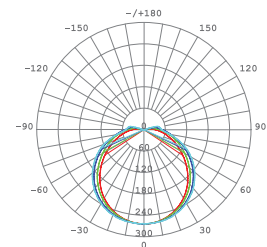

OUTDOOR

EXTERIOR | OUTDOOR | EXTERIOR

PHIL

Wall lamp with direct light integrated into a smd led board.

Aplique de Parede com luz direta integrada em placa de led smd.

Aplique de pared con luz directa integrada en placa led smd.

WATTS	8W	12W
CCT	4500K	4500K
TOTAL LUMINOUS FLUX	560lm	840lm
LUMINOUS EFFICACY	-	-
BEAM ANGLE	120°	120°
CRI	≥80	≥80
IP	IP54	IP54
VOLTAGE	AC220-240V	AC220-240V
SIZE	160x90x51mm	205x105x54mm
PROTECTION CLASS	Class II	Class II
PROTECTION CLASS IK	IK08	IK08
POWER FACTOR	>0.5	>0.5
NOMINAL LIFETIME	30000H	30000H
STARTING TIME 100% ON	-	-
ON/OFF CYCLES	-	-
LED BRAND	LED CREE	LED CREE
DRIVER BRAND	-	-
MOUNTING TYPE	Surface	Surface
BODY MATERIAL	ABS + PC	ABS + PC
COLOR	White	White
BOX QUANTITY	32 pcs / carton	32 pcs / carton
SKU	ILAR-00955	ILAR-00879

LED CREE PLASTIC IP54

TECHNICAL DRAWING

BEAM ANGLE

FISHER

Exterior wall luminaire with direct light and modern design.

Luminária exterior de parede com luz direta e design moderno.

Lámpara de pared exterior de luz directa y diseño moderno.

WATTS	10W	10W
CCT	3000K	3000K
TOTAL LUMINOUS FLUX	900lm	900lm
LUMINOUS EFFICACY	-	-
BEAM ANGLE	90°	90°
CRI	≥80	≥80
IP	IP54	IP54
VOLTAGE	220-240V	220-240V
SIZE	238x128x78mm	238x128x78mm
PROTECTION CLASS	Class I	Class I
PROTECTION CLASS IK	IK08	IK08
POWER FACTOR	-	-
NOMINAL LIFETIME	30000H	30000H
STARTING TIME 100% ON	-	-
ON/OFF CYCLES	-	-
DIMMING OPTIONS	-	-
LED BRAND	LED CREE	LED CREE
DRIVER BRAND	-	-
MOUNTING TYPE	Surface	Surface
BODY MATERIAL	Die-casting aluminium	Die-casting aluminium
COLOR	Grey	White
BODY SHAPE	Rectangular	Rectangular
BOX QUANTITY	20 pcs / carton	20 pcs / carton
SKU	ILAR-00959	ILAR-00960

DIE-CASTING ALUMINIUM LED CREE IP54

TECHNICAL DRAWING

BEAM ANGLE