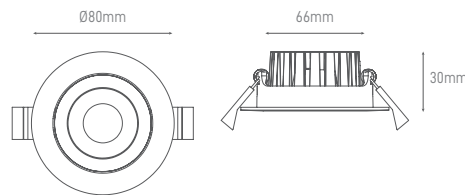

WATTS	8W
COLOR TEMPERATURE	3000K
TOTAL LUMINOUS FLUX	815lm
LUMINOUS EFFICACY	101lm/w
BEAM ANGLE	60°
CRI	≥80
IP	IP65
VOLTAGE	200-240V 50Hz
SIZE	Ø80x30mm
CUT-OUT	Ø66mm
PROTECTION CLASS	Class II
PROTECTION CLASS IK	-
POWER FACTOR	≥0.9
NOMINAL LIFETIME	50.000H
ON/OFF CYCLES	100.000
DIMMING OPTIONS	1-10V / DALI
LED BRAND	CREE LED
DRIVER BRAND	Aronlight
MOUNTING TYPE	Recessed
BODY MATERIAL	Aluminium
COLOR	White RAL9016
BODY SHAPE	Round
BOX QUANTITY	50 pcs/carton
SKU	ILAR-01027

CONTROL OPTIONS

IP65 CREE LED ALUMINIUM

ZALC ZIGBEE DWALC DALI

TECHNICAL DRAWING