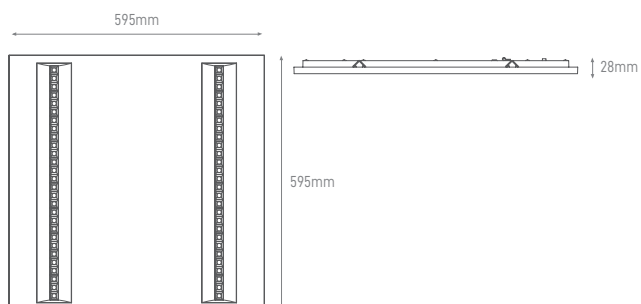

TECHNICAL DRAWING