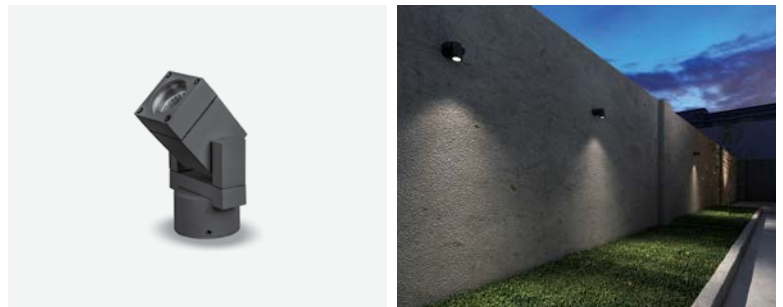

ELM

Exterior wall-mounted spotlight that houses a GU10 lamp (not included).
Projector exterior de parede que acolhe um lâmpada GU10 (não incluída).
Projector de pared exterior que alberga una lámpara GU10 (no incluída).

WATTS	MAX 35W
TYPE OF BULB	1X GU10
BEAM ANGLE	-
IP	IP54
VOLTAGE	AC100-240V
SIZE	Ø65x90x55x115mm
CUT-OUT	-
PROTECTION CLASS	Class I
PROTECTION CLASS IK	IK06
NOMINAL LIFETIME	-
STARTING TIME 100% ON	-
ON/OFF CYCLES	-
MOUNTING TYPE	Surface
BODY MATERIAL	Die-casting aluminium Clear tempered glass
COLOR	Grey
BODY SHAPE	-
BOX QUANTITY	6 pcs / carton
GROSS WEIGHT	-
SKU	ILAR-00823

DIE-CASTING ALUMINIUM

IP54