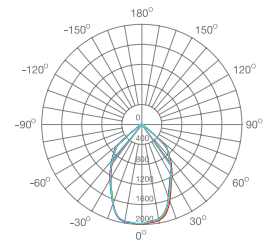

INTERIOR

SUPERFÍCIE | SURFACE | SUPERFICIE

LEV

Surface downlight with minimalist design.
Downlight saliente de design minimalista.
Downlight saliente con diseño minimalista.

WATTS	15W - WHITE	15W - WHITE	15W - BLACK	15W - BLACK
COLOR TEMPERATURE	2700K	4000K	2700K	4000K
TOTAL LUMINOUS FLUX	1300lm	1500lm	1300lm	1500lm
LUMINOUS EFFICACY	87lm/w	100lm/w	87lm/w	100lm/w
BEAM ANGLE	60°	60°	60°	60°
CRI	≥80	≥80	≥80	≥80
IP	IP54	IP54	IP54	IP54
VOLTAGE	200-240V 50/60Hz	200-240V 50/60Hz	200-240V 50/60Hz	200-240V 50/60Hz
SIZE	Ø90 x 100mm	Ø90 x 100mm	Ø90 x 100mm	Ø90 x 100mm
CUT-OUT	-	-	-	-
PROTECTION CLASS	Class I	Class I	Class I	Class I
PROTECTION CLASS IK	-	-	-	-
POWER FACTOR	≥0.9	≥0.9	≥0.9	≥0.9
NOMINAL LIFETIME	50.000H	50.000H	50.000H	50.000H
ON/OFF CYCLES	100.000	100.000	100.000	100.000
DIMMING OPTIONS	-	-	-	-
LED BRAND	CITIZEN	CITIZEN	CITIZEN	CITIZEN
DRIVER BRAND	Aronlight	Aronlight	Aronlight	Aronlight
MOUNTING TYPE	Surface Mounted	Surface Mounted	Surface Mounted	Surface Mounted
BODY MATERIAL	Aluminium	Aluminium	Aluminium	Aluminium
COLOR	White RAL9016	White RAL9016	Black RAL9005	Black RAL9005
BODY SHAPE	Round	Round	Round	Round
BOX QUANTITY	24 pcs/carton	24 pcs/carton	24 pcs/carton	24 pcs/carton
SKU	ILAR-00695	ILAR-00696	ILAR-00698	ILAR-00699

IP54 CITIZEN LED ALUMINIUM

TECHNICAL DRAWING

BEAM ANGLE

VIGG

Surface downlight with 109lm/W COB retracted LED.
Downlight de superfície com Led COB 109lm/W retraído.
Downlight de superfície con LED COB retraído de 109lm/W.