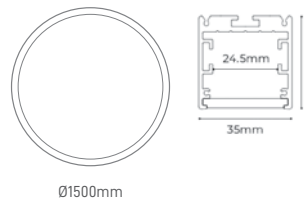

WATTS	43W	105W	162W
COLOR TEMPERATURE	3000K	3000K	3000K
TOTAL LUMINOUS FLUX	3870lm	9500lm	14580lm
LUMINOUS EFFICACY	90lm/w	90lm/w	90lm/w
BEAM ANGLE	90°	90°	90°
CRI	≥80	≥80	≥80
IP	IP42	IP42	IP42
VOLTAGE	220-240V 50/60Hz	220-240V 50/60Hz	220-240V 50/60Hz
SIZE	Ø800x35x35mm	Ø1500x35x35mm	Ø3000x35x35mm
PROTECTION CLASS	Class I	Class I	Class I
PROTECTION CLASS IK	-	-	-
POWER FACTOR	≥0.9	≥0.9	≥0.9
NOMINAL LIFETIME	50.000H	50.000H	50.000H
ON/OFF CYCLES	100.000	100.000	100.000
DIMMING OPTIONS	1-10V / DALI	1-10V / DALI	1-10V / DALI
LED BRAND	CREE	CREE	CREE
DRIVER BRAND	Mean Well	Mean Well	Mean Well
MOUNTING TYPE	Suspended	Suspended	Suspended
BODY MATERIAL	Aluminium	Aluminium	Aluminium
COLOR	Black RAL9005	Black RAL9005	Black RAL9005
BODY SHAPE	Round	Round	Round
BOX QUANTITY	1 pcs/carton	1 pcs/carton	1 pcs/carton
SKU	ILAR-01424	ILAR-00180	ILAR-01423

CREE LED ALUMINIUM

CONTROL OPTIONS
ZALC DWALC
ZIGBEE DALI

TECHNICAL DRAWING