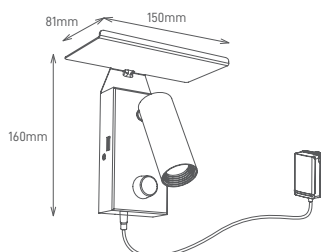

WATTS	5W
COLOR TEMPERATURE	3000K
TOTAL LUMINOUS FLUX	420lm
DIMMABLE	YES
BEAM ANGLE	36°
UGR	-
CRI	≥80
IP	IP20
VOLTAGE	220-240V DC12V 1.5A
SIZE	161x150x81mm
PROTECTION CLASS	Class II
PROTECTION CLASS IK	IK06
POWER FACTOR	-
NOMINAL LIFETIME	50.000H
ON/OFF CYCLES	100.000
LED BRAND	Sanan
DRIVER BRAND	Aronlight
MOUNTING TYPE	Wall Mounted
BODY MATERIAL	Iron+PC
COLOR	White RAL9016
BODY SHAPE	Linear
PACKAGING UNIT	24 pcs/carton
SKU	ILAR-01005

TECHNICAL DRAWING

USB DETAILS