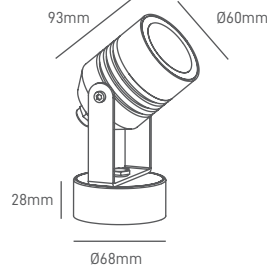

TECHNICAL DRAWING