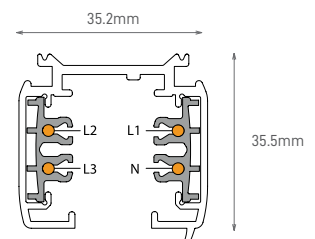

TECHNICAL DRAWING - SURFACE