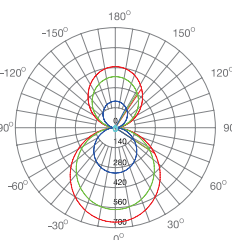

INTERIOR

SUSPENSO | **SUSPENDED** | COLGANTES

ATLAS

Aluminium luminaire with elegant design.
Luminária de alumínio com design elegante.
Luminaria de aluminio con diseño elegante.

WATTS	40W	40W
COLOR TEMPERATURE	3000K	4500K
TOTAL LUMINOUS FLUX	3400lm	3400lm
LUMINOUS EFFICACY	85lm/w	85lm/w
BEAM ANGLE	120°	120°
CRI	≥80	≥80
IP	IP20	IP20
VOLTAGE	200-240V 50Hz	200-240V 50Hz
SIZE	1200x90x46mm	1200x90x46mm
PROTECTION CLASS	Class I	Class I
PROTECTION CLASS IK	-	-
POWER FACTOR	-	-
NOMINAL LIFETIME	50.000H	50.000H
ON/OFF CYCLES	100.000	100.000
DIMMING OPTIONS	-	-
LED BRAND	Sanan	Sanan
DRIVER BRAND	Aronlight	Aronlight
MOUNTING TYPE	Surface Mounted	Surface Mounted
BODY MATERIAL	Aluminium	Aluminium
COLOR	White RAL9016	White RAL9016
BODY SHAPE	Linear	Linear
BOX QUANTITY	12 pcs/carton	12 pcs/carton
SKU	ILAR-00714	ILAR-00839

SANAN LED ALUMINIUM

TECHNICAL DRAWING

RECOMMENDED ACCESSORIES

DESCRIPTION	SKU
Kit de Suspensão Pendant Kit Kit de Suspensión	ILAR-00713

WYN

Suspended luminaire with modern dual-light design (40% upwards and 60% downwards).

Luminária de suspensão com design moderno de dupla emissão de luz (40% superior e 60% inferior).

Luminaria colgante con diseño moderno de doble luz (40% superior y 60% inferior).

WATTS	30W
COLOR TEMPERATURE	4000K
TOTAL LUMINOUS FLUX	2400lm
LUMINOUS EFFICACY	80lm/w
BEAM ANGLE	270°
CRI	>80
IP	IP40
VOLTAGE	200-240V 50/60Hz
SIZE	900x150x19mm
PROTECTION CLASS	Class I
PROTECTION CLASS IK	IK06
POWER FACTOR	≥0.9
NOMINAL LIFETIME	50000H
ON/OFF CYCLES	100.000
DIMMING OPTIONS	1-10V / DALI
LED BRAND	Sanan
DRIVER BRAND	-
MOUNTING TYPE	Suspended
BODY MATERIAL	Aluminium
COLOR	White RAL9016
BODY SHAPE	Rectangular
BOX QUANTITY	6 pcs/carton
SKU	ILAR-00654

TECHNICAL DRAWING

SANAN LED ALUMINIUM