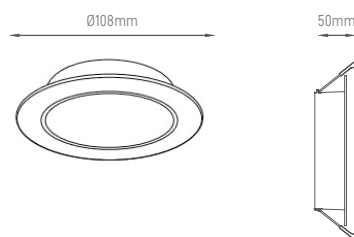

TECHNICAL DRAWING