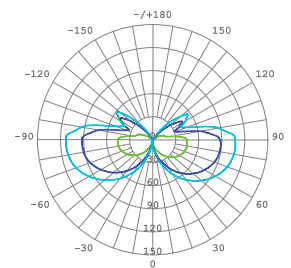

CANNA

Garden wall light with modern design and double light emitting.
Aplicação de jardim com design moderno e dupla emissão de luz.
Luminária de jardim de design moderno y doble emisión de luz.

WATTS	12W	12W	12W CCT
CCT	4000K	4000K	3000K/4000K/6500K
TOTAL LUMINOUS FLUX	580lm	580lm	800lm
LUMINOUS EFFICACY	-	-	-
BEAM ANGLE	120°	120°	120°
CRI	≥80	≥80	≥80
IP	IP65	IP65	IP65
VOLTAGE	220-240V	220-240V	220-240V
SIZE	230x90x101mm	230x90x101mm	230x90x101mm
PROTECTION CLASS	Class II	Class II	Class II
PROTECTION CLASS IK	-	-	-
POWER FACTOR	-	-	-
NOMINAL LIFETIME	30000H	30000H	30000H
ON/OFF CYCLES	-	-	-
DIMMING OPTIONS	-	-	-
LED BRAND	LED CREE	LED CREE	LED CREE
DRIVER BRAND	-	-	-
MOUNTING TYPE	Surface	Surface	Surface
BODY MATERIAL	ABS + PC	ABS + PC	ABS + PC
COLOR	Grey	White	White
BODY SHAPE	Rectangular	Rectangular	Rectangular
BOX QUANTITY	10 pcs / carton	10 pcs / carton	10 pcs / carton
SKU	ILAR-00358	ILAR-00977	ILAR-01674

TECHNICAL DRAWING

BEAM ANGLE

ARI

Wall Luminaire with modern design, made of aluminium, IP65 and strong corrosion resistance.
Luminária de parede com design moderno construída em alumínio, IP65 e forte resistência à corrosão.
Luminaria de pared con diseño moderno, elaborada en aluminio, IP65 y gran resistencia a la corrosión.

WATTS	MAX 25W
TYPE OF BULB	1X E27
VOLTAGE	220-240V
SIZE	260x140x136mm
IP	IP65
MATERIAL	Aluminium/Glass
COLOR	Grey
BOX QTY	10 pcs / carton
SKU	ILAR-00882

TECHNICAL DRAWING