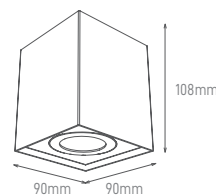

TECHNICAL DRAWING