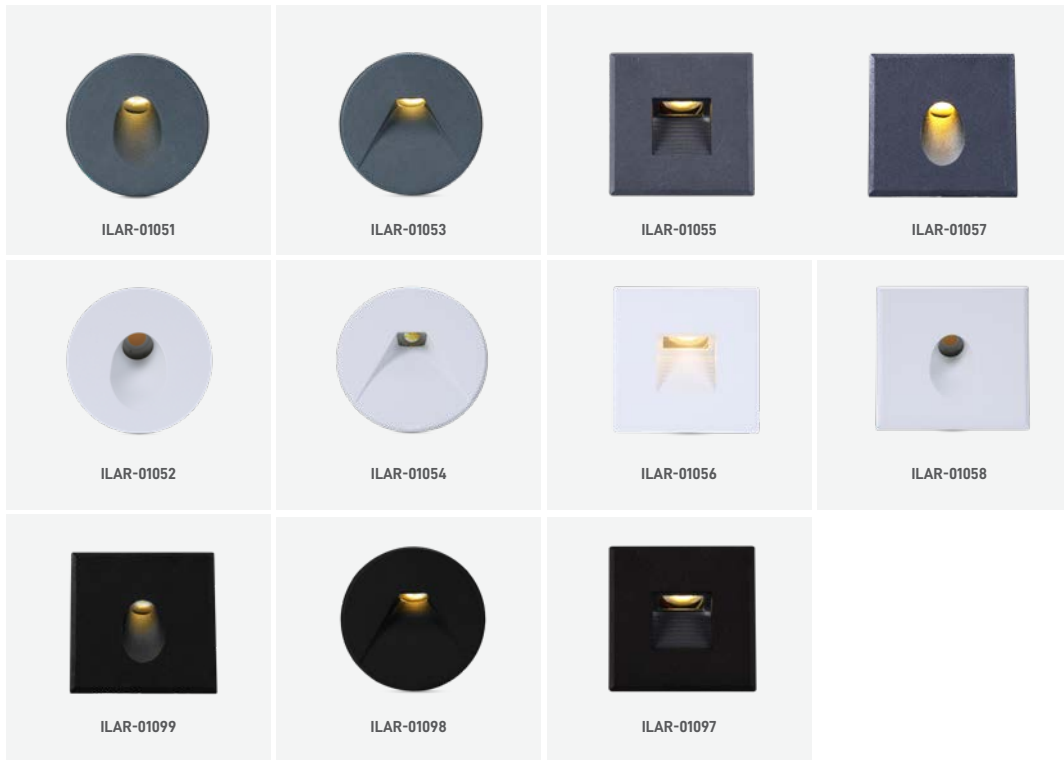

OUTDOOR

EXTERIOR | OUTDOOR | EXTERIOR