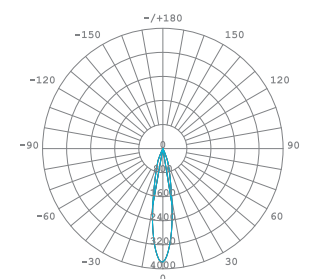

BEAM ANGLE 9W