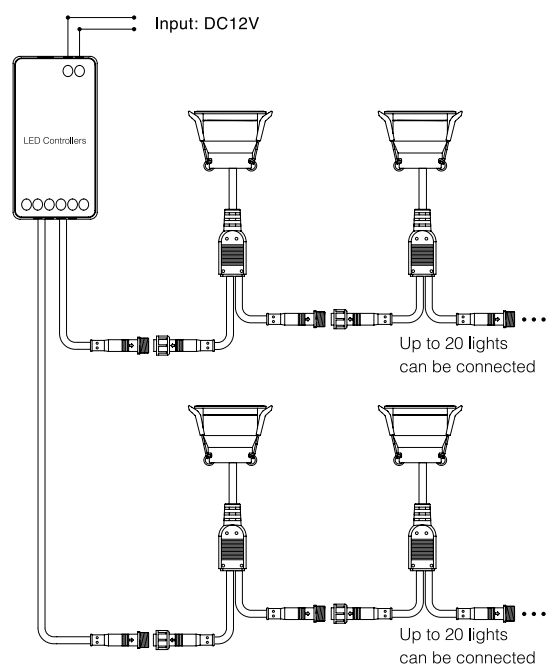

CONNECTION DIAGRAM