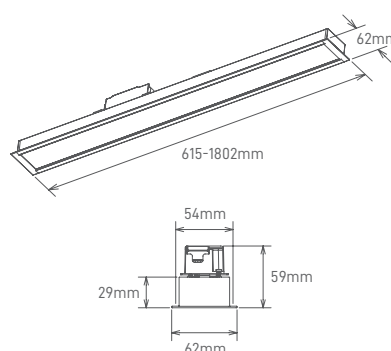

TECHNICAL DRAWING