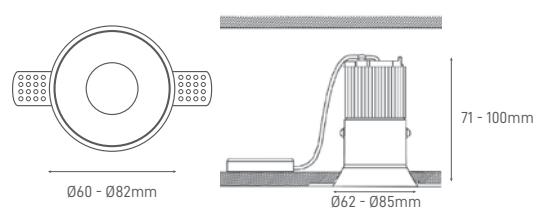

TECHNICAL DRAWING