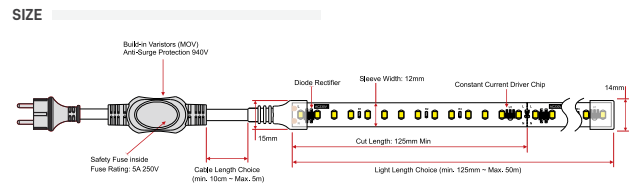

INSTALLATION

RECOMMENDED ACCESSORIES - PRO STRIP LED 50M