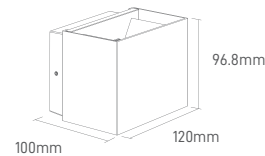

TECHNICAL DRAWING