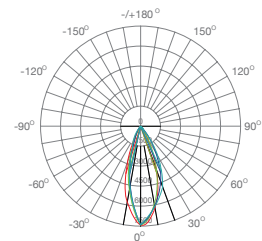

# QUANT ONE

Classic design luminaire with modern finishes.  
 Luminária de design clássico com acabamentos modernos.  
 Luminaria de diseño clásico con acabados modernos.

WATTS	30W - BLACK	30W - WHITE
COLOR TEMPERATURE	2700K	2700K
TOTAL LUMINOUS FLUX	2650lm	2650lm
LUMINOUS EFFICACY	88lm/w	88lm/w
BEAM ANGLE	36°	36°
CRI	≥80	≥80
IP	IP20	IP20
VOLTAGE	200-240V 50Hz	200-240V 50Hz
SIZE	175x175x110mm	175x175x110mm
CUT-OUT	160x160mm	160x160mm
PROTECTION CLASS	Class II	Class II
PROTECTION CLASS IK	IK06	IK06
POWER FACTOR	≥0.9	≥0.9
NOMINAL LIFETIME	50.000H	50.000H
ON/OFF CYCLES	100.000	100.000
DIMMING OPTIONS	1-10V / DALI	1-10V / DALI
LED BRAND	CREE	CREE
DRIVER BRAND	Tridonic	Tridonic
MOUNTING TYPE	Recessed	Recessed
BODY MATERIAL	Aluminium	Aluminium
COLOR	Black	White
BODY SHAPE	Square	Square
BOX QUANTITY	12 pcs/carton	12 pcs/carton
SKU	ILAR-00665	ILAR-00674