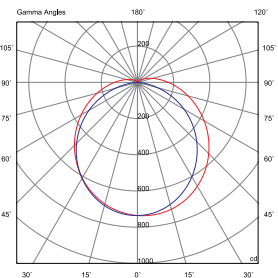

INTERIOR

ARMADURAS | BATTENS | REGLETAS

DURA

IP66 BATTEN | LÍNEA DE LUMINÁRIAS

Luminaire with high protection IP66 and IK10.

Luminária com elevada proteção IP66 e IK10.

Luminaria con alta protección IP66 e IK10.

WATTS	33W	45W
CCT	4000K	4000K
TOTAL LUMINOUS FLUX	4150lm	5625lm
LUMINOUS EFFICACY	125lm/w	125lm/w
BEAM ANGLE	140°	140°
CRI	≥80	≥80
IP	IP66	IP66
VOLTAGE	200-240V	200-240V
SIZE	1200xØ75.2mm	1500xØ75.2mm
PROTECTION CLASS	Class II	Class II
PROTECTION CLASS IK	IK10	IK10
POWER FACTOR	>0.9	>0.9
NOMINAL LIFETIME	50000H	50000H
ON/OFF CYCLES	100.000	100.000
DIMMING OPTIONS	1-10V / DALI	1-10V / DALI
LED BRAND	Sanan	Sanan
DRIVER BRAND	Aronlight	Aronlight
MOUNTING TYPE	Surface Mounted	Surface Mounted
BODY MATERIAL	PC+Aluminium inside	PC+Aluminium inside
COLOR	White	White
BODY SHAPE	Linear	Linear
BOX QUANTITY	6 pcs/carton	6 pcs/carton
SKU	ILAR-00991	ILAR-00992

BEAM ANGLE

CELLAR LED

Our Cellar luminaire has a perfect light emission spectrum.

A Luminária Cellar tem espectro de emissão de luz perfeito.

Nuestra luminaria Cellar tiene un espectro de emisión de luz perfecto.