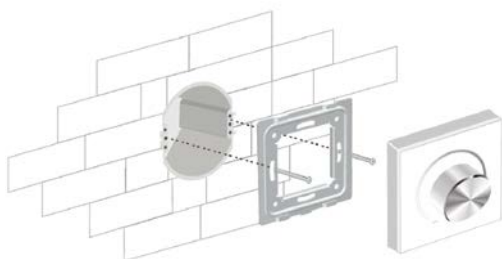

4-ZONE RGB+CCT REMOTE

COMANDO WIRELESS RGB+CCT 4 ZONAS
FUT092

WORKING VOLTAGE	TRANSMISSION FREQUENCY	WORKING TEMPERATURE	RF	CONTROL DISTANCE	STAND BY POWER	TRANSMITTING POWER	SKU
3V(AAA battery-2PCS)	2400-2483.5MHz	-20~60°C	2.4GHz	30m	20 μA	6dBm	ILAR-01672

DIMMER 1-10V

REGULADOR DE LUMINOSIDADE 1-10V
REGULADOR DE INTENSIDADE 1-10V

1-10V Dimming

	CONTROL VOLTAGE	OUTPUT	CONTROL CURRENT	SWITCHING CURRENT	WORKING TEMPERATURE	DIMENSIONS	PACKAGE SIZE	WEIGHT (N.W.)	SKU
E610	90-250Vac, 50-60Hz	1-10V	Max. 50mA	Max. 5A	-10°C ~ 35°C	L86xW86xH50(mm)	L106xW106xH60(mm)	220G	ILAR-00614

GUIDE

WIRING DIAGRAM OPTIONS