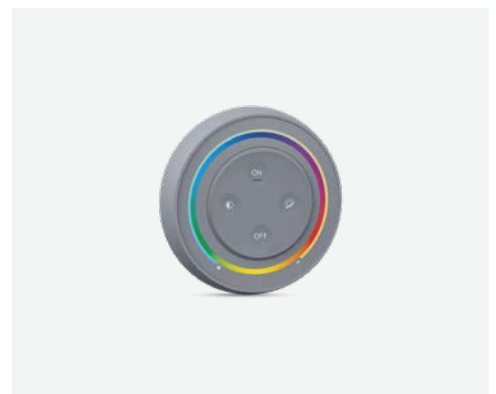

RGB + CCT WIRELESS CONTROLLER

COMANDO WIRELESS RGB + CCT
S2 G - CINZENTO

WORKING VOLTAGE	WORKING TEMPERATURE	RF	CONTROL DISTANCE	STAND BY POWER	SKU
3V (AAA battery-2PCS)	-10~40°C	2.4GHz	30m	20 μA	ILAR-01432