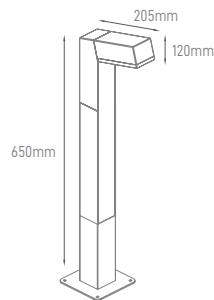

WATTS	10W
COLOR TEMPERATURE	CCT 3000K / 4000K
TOTAL LUMINOUS FLUX	650lm
LUMINOUS EFFICACY	65lm/W
BEAM ANGLE	-
CRI	>80
IP	IP54
VOLTAGE	100-240V
SIZE	205x120x650mm
PROTECTION CLASS	Class I
PROTECTION CLASS IK	-
POWER FACTOR	-
NOMINAL LIFETIME	30000H
ON/OFF CYCLES	15000
DIMMING OPTIONS	-
LED BRAND	-
DRIVER BRAND	-
MOUNTING TYPE	Surface
BODY MATERIAL	Aluminium
COLOR	Grey RAL 7016
BODY SHAPE	-
BOX QUANTITY	04 pcs / carton
SKU	ILAR-01681

TECHNICAL DRAWING