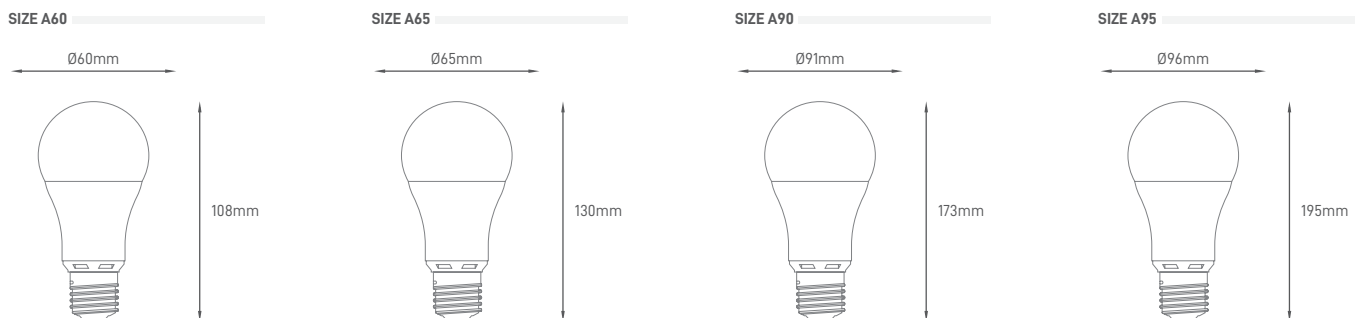

WATTS	CCT	LUMENS	BEAM ANGLE	CRI	VOLTAGE	CLASS	EOL - END OF LIFE	SWITCHING CYCLE	STARTING TIME	SIZE	BASE	MATERIAL	BOX QTY	SKU
A60 7W	3000K	610 Lm	230°	>80	220-240V	-	25000H	10000X	0.2s	60x108mm	E27	Aluminium/PVC	10/100	ILAR-00401
A60 7W	4000K	620 Lm	230°	>80	220-240V	-	25000H	10000X	0.2s	60x108mm	E27	Aluminium/PVC	10/100	ILAR-00402
A60 7W	6500K	630 Lm	230°	>80	220-240V	-	25000H	10000X	0.2s	60x108mm	E27	Aluminium/PVC	10/100	ILAR-00403
A60 10W	3000K	850 Lm	230°	>80	220-240V	-	25000H	10000X	0.2s	60x108mm	E27	Aluminium/PVC	10/100	ILAR-00404
A60 10W	4000K	850 Lm	230°	>80	220-240V	-	25000H	10000X	0.2s	60x108mm	E27	Aluminium/PVC	10/100	ILAR-00405
A60 10W	6500K	850 Lm	230°	>80	220-240V	-	25000H	10000X	0.2s	60x108mm	E27	Aluminium/PVC	10/100	ILAR-00406
A60 12W	3000K	1050 Lm	230°	>80	220-240V	-	25000H	10000X	0.2s	60x108mm	E27	Aluminium/PVC	10/100	ILAR-00407
A60 12W	4000K	1100 Lm	230°	>80	220-240V	-	25000H	10000X	0.2s	60x108mm	E27	Aluminium/PVC	10/100	ILAR-00408
A60 12W	6500K	1150 Lm	230°	>80	220-240V	-	25000H	10000X	0.2s	60x108mm	E27	Aluminium/PVC	10/100	ILAR-00409
A65 15W	3000K	1200 Lm	230°	>80	220-240V	-	25000H	10000X	0.2s	Ø65x130mm	>0.9	Aluminium/PVC	10/100	ILAR-00410
A65 15W	4000K	1300 Lm	230°	>80	220-240V	-	25000H	10000X	0.2s	Ø65x130mm	>0.9	Aluminium/PVC	10/100	ILAR-00411
A65 15W	6500K	1400 Lm	230°	>80	220-240V	-	25000H	10000X	0.2s	Ø65x130mm	>0.9	Aluminium/PVC	10/100	ILAR-00412
A90 20W	3000K	1580 Lm	230°	>80	220-240V	-	25000H	10000X	0.2s	Ø91x173mm	>0.9	Aluminium/PVC	10/100	ILAR-00477
A90 20W	4000K	1850 Lm	230°	>80	220-240V	-	25000H	10000X	0.2s	Ø91x173mm	>0.9	Aluminium/PVC	10/100	ILAR-00478
A90 20W	6500K	1900 Lm	230°	>80	220-240V	-	25000H	10000X	0.2s	Ø91x173mm	>0.9	Aluminium/PVC	10/100	ILAR-00479
A95 25W	3000K	2025 Lm	230°	>80	220-240V	-	25000H	10000X	0.2s	Ø96x195mm	>0.9	Aluminium/PVC	10/100	ILAR-00480
A95 25W	4000K	2050 Lm	230°	>80	220-240V	-	25000H	10000X	0.2s	Ø96x195mm	>0.9	Aluminium/PVC	10/100	ILAR-00481
A95 25W	6500K	2070 Lm	230°	>80	220-240V	-	25000H	10000X	0.2s	Ø96x195mm	>0.9	Aluminium/PVC	10/100	ILAR-00482