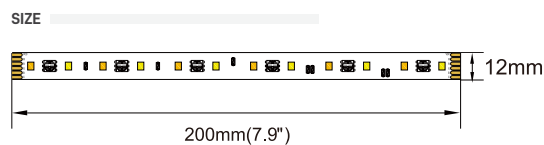

RGB CCT IP65