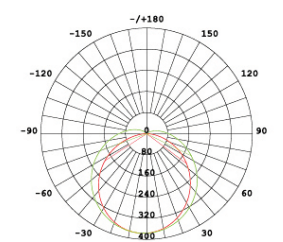

ARMADURA T8 TUBE IP65

REGLETA IP65 TUBO T8

Polycarbonate Batten with IP65 protection with Inox Clips.

Armadura em policarbonato para de tubos LED T8. IP65 com Clips Inox.

Armadura en policarbonato para tubos LED T8. IP65 y Clips Inox.

SIZE	60CM	60CM	120CM	120CM	150CM	150CM
MODEL	Single	Double	Single	Double	Single	Double
IP	IP65	IP65	IP65	IP65	IP65	IP65
IK	IK08	IK08	IK08	IK08	IK08	IK08
VOLTAGE	220-240V	220-240V	220-240V	220-240V	220-240V	220-240V
CLASS	Class I	Class I	Class I	Class I	Class I	Class I
SIZE	650x75x86mm	650x120x86mm	1260x75x86mm	1260x120x86mm	1560x75x86mm	1560x120x86mm
CLIPS	Inox Clips	Inox Clips	Inox Clips	Inox Clips	Inox Clips	Inox Clips
MATERIAL	Policarbonato	Policarbonato	Policarbonato	Policarbonato	Policarbonato	Policarbonato
BOX QTY	15 pcs/carton	10 pcs/carton	12 pcs/carton	8 pcs/carton	12 pcs/carton	8 pcs/carton
SKU	ILAR-00260	ILAR-00261	ILAR-00262	ILAR-00263	ILAR-00264	ILAR-00265

TECHNICAL DRAWING

WIRING DIAGRAM

ARMADURA SMD IP65

IP65 BATTEN | REGLETA IP65

Polycarbonate Batten with LED Smd board. IP65 and high PF: 0.9.

Armadura de policarbonato com placa Led Smd. IP65 e PF: 0.9.

Armadura de policarbonato con placa Led Smd. IP65 y PF: 0.9.