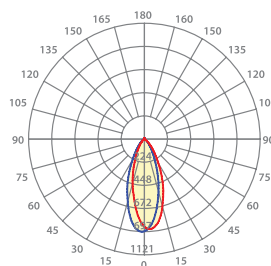

INTERIOR

ENCASTRAR | RECESSED | EMPOTRAR

LUSO

LED recessed downlight adopts super slim and compact design.
Downlight com design fino e compacto.
Downlight empotrable LED.

WATTS	8W
COLOR TEMPERATURE	2700K
TOTAL LUMINOUS FLUX	815lm
LUMINOUS EFFICACY	101lm/w
BEAM ANGLE	60°
CRI	≥80
IP	IP65
VOLTAGE	200-240V 50Hz
SIZE	Ø80x40mm
CUT-OUT	Ø68-72mm
PROTECTION CLASS	Class II
PROTECTION CLASS IK	-
POWER FACTOR	≥0.9
NOMINAL LIFETIME	40.000H
ON/OFF CYCLES	100.000
DIMMING OPTIONS	1-10V / DALI
LED BRAND	CREE LED
DRIVER BRAND	Aronlight
MOUNTING TYPE	Recessed
BODY MATERIAL	Aluminium
COLOR	White RAL9016
BODY SHAPE	Round
BOX QUANTITY	50 pcs/carton
SKU	ILAR-01108

CONTROL OPTIONS

IP65   CREE LED   ALUMINIUM

ZALC   DWALC
ZIGBEE   DALI

SPOTLIGHT 7W

High-performance SpotLight for general use.
SpotLight de alto rendimento para uso geral.
SpotLight de alto rendimiento para uso general.

WATTS	7W	7W	7W
COLOR TEMPERATURE	3000K	4000K	6500K
TOTAL LUMINOUS FLUX	650 Lm	670 Lm	700 Lm
LUMINOUS EFFICACY	-	-	-
BEAM ANGLE	38°	38°	38°
CRI	>70	>70	>70
IP	IP40	IP40	IP40
VOLTAGE	220-240V	220-240V	220-240V
SIZE	Ø95x47mm	Ø95x47mm	Ø95x47mm
CUT-OUT	Ø75mm	Ø75mm	Ø75mm
PROTECTION CLASS	Class II	Class II	Class II
PROTECTION CLASS IK	-	-	-
POWER FACTOR	>0.5	>0.5	>0.5
NOMINAL LIFETIME	25000H	25000H	25000H
ON/OFF CYCLES	-	-	-
DIMMING OPTIONS	-	-	-
LED BRAND	SAMSUNG	SAMSUNG	SAMSUNG
DRIVER BRAND	Aronlight	Aronlight	Aronlight
MOUNTING TYPE	Recessed	Recessed	Recessed
BODY MATERIAL	PVC	PVC	PVC
COLOR	White	White	White
BODY SHAPE	Round	Round	Round
BOX QUANTITY	10/100	10/100	10/100
SKU	ILAR-00556	ILAR-00557	ILAR-00558

SAMSUNG LED   PLASTIC

BEAM ANGLE