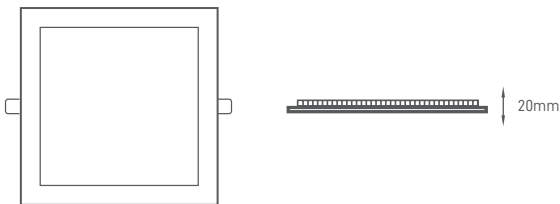

SIZE

RECOMMENDED ACCESSORIES

	DESCRIPTION	SKU
	Emergency Kit	ILAR-00617
	Dimmable Driver 1-10V Push DIM / DALI	On-request