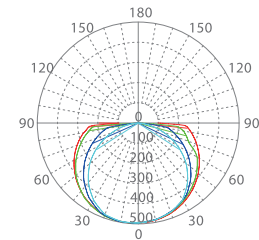

INTERIOR

ARMADURAS | BATTENS | REGLETAS

RÉGUAS T5 PRO

The Aronlight Pro T5 luminaires are equipped with high efficiency led chips (110LM / W).

As luminárias Pro T5 da Aronlight estão equipadas com chips led de alta eficiência (110LM/W).

Las luminarias Aronlight Pro T5 están equipadas con chips LED de alta eficiencia (110LM/W).

WATTS	4W	4W	8W	8W	18W	18W	22W
CCT	3000K	4000K	3000K	4000K	3000K	4000K	4000K
TOTAL LUMINOUS FLUX	440lm	440lm	880lm	880lm	1980lm	1980lm	2420lm
LUMINOUS EFFICACY	110lm/W	110lm/W	110lm/W	110lm/W	110lm/W	110lm/W	110lm/W
BEAM ANGLE	300°	300°	300°	300°	300°	300°	300°
CRI	≥80	≥80	≥80	≥80	≥80	≥80	≥80
IP	IP20	IP20	IP20	IP20	IP20	IP20	IP20
VOLTAGE	AC100-240V	AC100-240V	AC100-240V	AC100-240V	AC100-240V	AC100-240V	AC100-240V
SIZE	300x35mm	300x35mm	600x35mm	600x35mm	1183x35mm	1183x35mm	1433x35mm
PROTECTION CLASS IK	-	-	-	-	-	-	-
POWER FACTOR	≥0.95	≥0.95	≥0.95	≥0.95	≥0.95	≥0.95	≥0.95
NOMINAL LIFETIME	25.000H	25.000H	25.000H	25.000H	25.000H	25.000H	25.000H
ON/OFF CYCLES	100.000	100.000	100.000	100.000	100.000	100.000	100.000
DIMMING OPTIONS	-	-	-	-	-	-	-
LED BRAND	-	-	-	-	-	-	-
DRIVER BRAND	Aronlight	Aronlight	Aronlight	Aronlight	Aronlight	Aronlight	Aronlight
MOUNTING TYPE	Surface	Surface	Surface	Surface	Surface	Surface	Surface
BODY MATERIAL	PVC	PVC	PVC	PVC	PVC	PVC	PVC
COLOR	White RAL9016	White RAL9016	White RAL9016	White RAL9016	White RAL9016	White RAL9016	White RAL9016
BODY SHAPE	Linear	Linear	Linear	Linear	Linear	Linear	Linear
BOX QUANTITY	30 pcs/carton	30 pcs/carton	30 pcs/carton	30 pcs/carton	30 pcs/carton	30 pcs/carton	30 pcs/carton
SKU	ILAR-00182	ILAR-00786	ILAR-00788	ILAR-00789	ILAR-00791	ILAR-00792	ILAR-00889

TECHNICAL DRAWING

BEAM ANGLE

RÉGUAS T8

Surface Battens for LED Tube Installation.