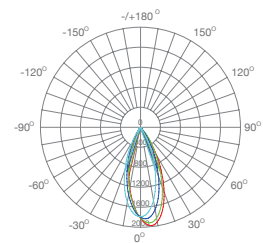

ACE

Recessed, high efficiency luminaire.

Luminária de encastrar, de elevada eficiência.

Luminaria empotrable de alta eficiencia

WATTS	10W	10W
COLOR TEMPERATURE	2700K	4000K
TOTAL LUMINOUS FLUX	850lm	850lm
LUMINOUS EFFICACY	80lm/w	80lm/w
BEAM ANGLE	36°	36°
CRI	≥80	≥80
IP	IP40	IP40
VOLTAGE	200-240V 50Hz	200-240V 50Hz
SIZE	90x90x76mm	90x90x76mm
CUT-OUT	84x84mm	84x84mm
PROTECTION CLASS	Class II	Class II
PROTECTION CLASS IK	-	-
POWER FACTOR	≥0.9	≥0.9
NOMINAL LIFETIME	50.000H	50.000H
ON/OFF CYCLES	>10000	>10000
DIMMING OPTIONS	1-10V / DALI	1-10V / DALI
LED BRAND	Epistar	Epistar
DRIVER BRAND	Aronlight	Aronlight
MOUNTING TYPE	Recessed	Recessed
BODY MATERIAL	Aluminium	Aluminium
COLOR	White	White
BODY SHAPE	Square	Square
BOX QUANTITY	48 pcs/carton	48 pcs/carton
SKU	ILAR-00662	ILAR-00663

PF >0.9   EPISTAR LED   CONTROL OPTIONS
ZIGBEE   DWALC   DALI

TECHNICAL DRAWING

BEAM ANGLE

HALE

Recessed, high efficiency luminaire.

Luminária de encastrar, de elevada eficiência.

Luminaria empotrable de alta eficiencia

WATTS	10W	10W
COLOR TEMPERATURE	2700K	4000K
TOTAL LUMINOUS FLUX	850lm	850lm
LUMINOUS EFFICACY	85lm/w	85lm/w
BEAM ANGLE	36°	36°
CRI	≥80	≥80
IP	IP40	IP40
VOLTAGE	200-240V 50Hz	200-240V 50Hz
SIZE	Ø91.5mm	Ø91.5mm
CUT-OUT	Ø84mm	Ø84mm
PROTECTION CLASS	Class II	Class II
PROTECTION CLASS IK	-	-
POWER FACTOR	≥0.9	≥0.9
NOMINAL LIFETIME	50.000H	50.000H
ON/OFF CYCLES	100.000	100.000
DIMMING OPTIONS	1-10V / DALI	1-10V / DALI
LED BRAND	Epistar	Epistar
DRIVER BRAND	Aronlight	Aronlight
MOUNTING TYPE	Recessed	Recessed
BODY MATERIAL	Aluminium	Aluminium
COLOR	White RAL9016	White RAL9016
BODY SHAPE	Round	Round
BOX QUANTITY	48 pcs/carton	48 pcs/carton
SKU	ILAR-00659	ILAR-00660

PF >0.9   EPISTAR LED   CONTROL OPTIONS
ZIGBEE   DWALC   DALI

TECHNICAL DRAWING

BEAM ANGLE