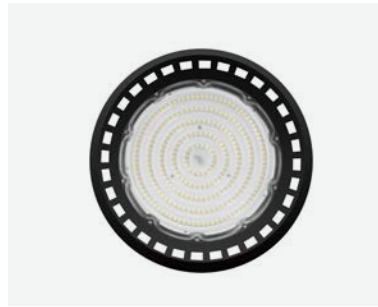

MASTER DIMMABLE

150 LUMEN/W

IP65 UFO line. 5 year warranty.

Linha de Campânulas IP65. garantia de 5 anos

Línea de Campanas IP65. garantía de 5 años