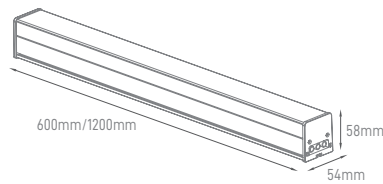

TECHNICAL DRAWING