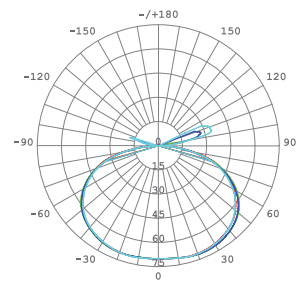

IVY

Garden wall light with modern design and indirect light.
Aplicue de jardim com design moderno e luz indireta.
Luminária de jardín de diseño moderno y iluminación indirecta.

WATTS	8W
CCT	4000K
TOTAL LUMINOUS FLUX	700lm
LUMINOUS EFFICACY	-
BEAM ANGLE	120°
CRI	≥80
IP	IP65
VOLTAGE	220-240V
SIZE	Ø165x60x10mm
PROTECTION CLASS	Class II
PROTECTION CLASS IK	IK08
POWER FACTOR	>0.5
NOMINAL LIFETIME	20000H
STARTING TIME 100% ON	-
ON/OFF CYCLES	-
LED BRAND	LED CREE
DRIVER BRAND	-
MOUNTING TYPE	Surface
BODY MATERIAL	ABS + PC
COLOR	Grey
BODY SHAPE	Round
BOX QUANTITY	10 pcs / carton
SKU	ILAR-00796

LED CREE PLASTIC IP65

TECHNICAL DRAWING

BEAM ANGLE

HANA

Garden wall light with modern design and indirect light.
Aplicue de jardim com design moderno e luz indireta.
Luminária de jardín de diseño moderno y iluminación indirecta.

WATTS	8W
CCT	4000K
TOTAL LUMINOUS FLUX	670lm
LUMINOUS EFFICACY	-
BEAM ANGLE	120°
CRI	≥80
IP	IP65
VOLTAGE	220-240V
SIZE	150x150x10x60mm
PROTECTION CLASS	Class II
PROTECTION CLASS IK	IK08
POWER FACTOR	>0.5
NOMINAL LIFETIME	20000H
STARTING TIME 100% ON	-
ON/OFF CYCLES	-
LED BRAND	LED CREE
DRIVER BRAND	-
MOUNTING TYPE	Surface
BODY MATERIAL	ABS + PC
COLOR	Grey
BODY SHAPE	Square
BOX QUANTITY	10 pcs / carton
SKU	ILAR-00797

LED CREE PLASTIC IP65

TECHNICAL DRAWING

BEAM ANGLE