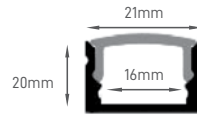

## PROFILE LED STRIP RECESSED

PERFIL ENCASTRAR / EMPOTRABLE

2 METROS / OPAL

(L) 24.5 x (A) 7.5 x (F) 17.5 x (I) 12mm

ALUMÍNIO

ILAR-00465