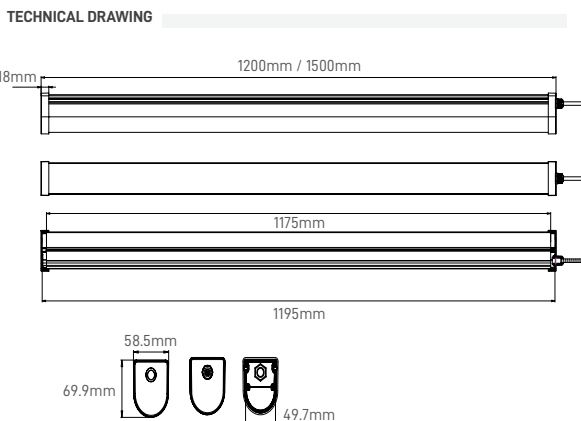

WATTS	36W	48W
CCT	4500K	4500K
TOTAL LUMINOUS FLUX	3780lm	5040lm
LUMINOUS EFFICACY	105lm/w	105lm/w
BEAM ANGLE	120°	120°
CRI	≥80	≥80
IP	IP65	IP65
VOLTAGE	AC220-240V	AC220-240V
SIZE	1200x46x48mm	1500x46x48mm
PROTECTION CLASS	Class II	Class II
PROTECTION CLASS IK	IK08	IK08
POWER FACTOR	0.95	0.95
NOMINAL LIFETIME	30000H	30000H
ON/OFF CYCLES	50.000	50.000
LED BRAND	Sanan	Sanan
DRIVER BRAND	Aronlight	Aronlight
MOUNTING TYPE	Surface / Surface	Surface / Surface
BODY MATERIAL	PC + ABS	PC + ABS
COLOR	White	White
BODY SHAPE	Linear	Linear
BOX QUANTITY	-	-
SKU	ILAR-01595	ILAR-01596

105LM/W SANAN IP65