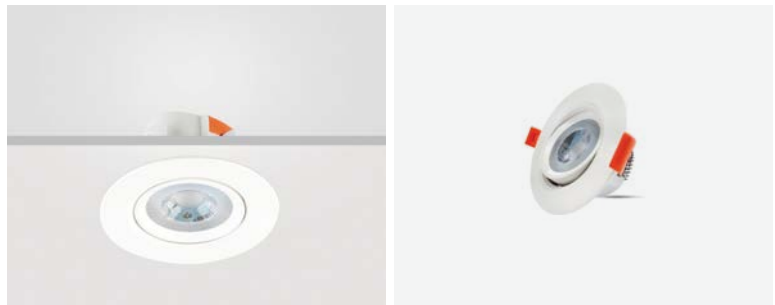

SPOTLIGHT 7W

High-performance SpotLight for general use.
SpotLight de alto rendimento para uso geral.
SpotLight de alto rendimiento para uso general.