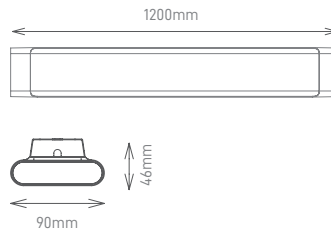

TECHNICAL DRAWING