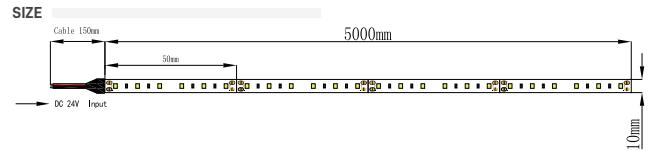

## 14W EXTRA WARM PROSTRIP

120LED/M IP67

POWER	14W	14W
CCT	1800K	2200k
IP	IP67	IP67
VOLTAGE	24V dc	24V dc
LED	SMD 2835	SMD 2835
CRI	>90	>90
LED / MT	120LED/M	120LED/M
LUMEN	1190lm/m	1190lm/m
SIZE	500cm	500cm
WIDTH	10mm	10mm
CUTTING SEGMENT	50mm	50mm
TAPE 3M	3M VHB	3M VHB
SKU	ILAR-01514	ILAR-01515