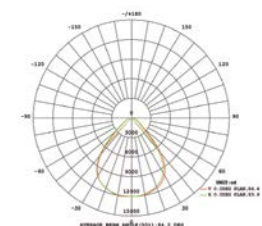

OUTDOOR

ILUMINAÇÃO INDUSTRIAL | INDUSTRIAL | ILUMINACIÓN INDUSTRIALE

SIRIUS 40W | 80W

SLIM WALL PACK LIGHT

Orientable Wall Lamp, with 270° adjustment choice and 135lm/W.
Luminária de Parede Orientável, com opção de ajuste de 270° e 135lm/W.
Luminaria de Pared Orientable con una opción de ajuste de 270° y 135lm/W.

WATTS	40W	40W	80W	80W
CCT	4000K	5000K	4000K	5000K
TOTAL LUMINOUS FLUX	5400lm	5400lm	10800lm	10800lm
LUMINOUS EFFICACY	135lm/W	135lm/W	135lm/W	135lm/W
BEAM ANGLE	110°	110°	110°	110°
ROTATION	270°	270°	270°	270°
CRI	≥80	≥80	≥80	≥80
IP	IP65	IP65	IP65	IP65
VOLTAGE	100-240V	100-240V	100-240V	100-240V
SIZE	232x144x130mm	232x144x130mm	232x232x130mm	232x232x130mm
MODEL	Single	Single	Double	Double
PROTECTION CLASS	Class II	Class II	Class II	Class II
PROTECTION CLASS IK	IK08	IK08	IK08	IK08
POWER FACTOR	>0.9	>0.9	>0.9	>0.9
NOMINAL LIFETIME	50000H	50000H	50000H	50000H
SWITCHING CYCLE	-	-	-	-
DIMMING OPTIONS	-	-	-	-
LED BRAND	Philips LED	Philips LED	Philips LED	Philips LED
DRIVER BRAND	-	-	-	-
MOUNTING TYPE	Surface	Surface	Surface	Surface
BODY MATERIAL	Aluminium	Aluminium	Aluminium	Aluminium
COLOR	Black	Black	Black	Black
BOX QUANTITY	1 pc/carton	1 pc/carton	1 pc/carton	1 pc/carton
SKU	ILAR-00709	ILAR-00514	ILAR-00851	ILAR-00515

TECHNICAL DRAWING

BEAM ANGLE

GAS STATION

Gas station luminaire equipped with anti-explosion system.
Ideal para bombas de gasolina, equipada com sistema anti explosão.
Luminaria de gasolinera equipada con sistema antiexplosión.