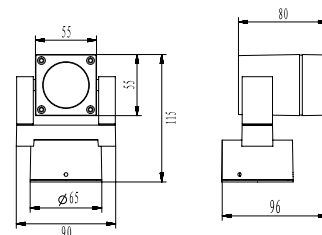

TECHNICAL DRAWING

RECOMMENDED ACCESSORIES

DESCRIPTION	SKU
GU10 7W 4000K	ILAR-00326
GU10 38° 6W 4000K	ILAR-00551
GU10 5W 4000K	ILAR-00332

*Lamps not included / Lâmpadas não incluídas / Lámparas no incluídas.