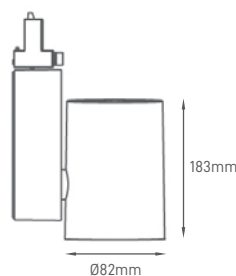

WATTS	30W	30W
COLOR TEMPERATURE	4000K	4000K
TOTAL LUMINOUS FLUX	2400lm	2400lm
LUMINOUS EFFICACY	80lm	80lm
BEAM ANGLE	24°	24°
CRI	90	90
IP	IP20	IP20
VOLTAGE	220-240V 50/60Hz	220-240V 50/60Hz
SIZE	Ø82x183mm	Ø82x183mm
CUT-OUT	-	-
PROTECTION CLASS	Class II	Class II
PROTECTION CLASS IK	IK03	IK03
POWER FACTOR	0.9	0.9
NOMINAL LIFETIME	50.000H	50.000H
ON/OFF CYCLES	150.000	150.000
DIMMING OPTIONS	-	-
LED BRAND	Bridgelux	Bridgelux
DRIVER BRAND	Lifud Driver	Lifud Driver
MOUNTING TYPE	Track Light	Track Light
BODY MATERIAL	Aluminium	Aluminium
COLOR	White RAL9016	Black RAL9005
BODY SHAPE	-	-
BOX QUANTITY	10 pcs/carton	10 pcs/carton
SKU	ILAR-01143	ILAR-01144

LIFUD DRIVER ALUMINIUM IP20

TECHNICAL DRAWING