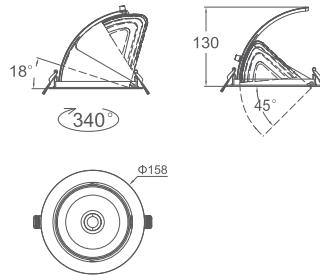

TECHNICAL DRAWING