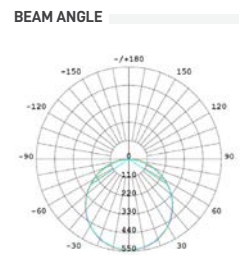

WATTS	36W	48W
CCT	4500K	4500K
TOTAL LUMINOUS FLUX	3780lm	5040lm
LUMINOUS EFFICACY	105lm/w	105lm/w
BEAM ANGLE	120°	120°
CRI	≥80	≥80
IP	IP65	IP65
VOLTAGE	AC220-240V	AC220-240V
SIZE	1200x46x48mm	1500x46x48mm
PROTECTION CLASS	Class II	Class II
PROTECTION CLASS IK	IK08	IK08
POWER FACTOR	0.95	0.95
NOMINAL LIFETIME	30000H	30000H
ON/OFF CYCLES	50.000	50.000
LED BRAND	Sanan	Sanan
DRIVER BRAND	Aronlight	Aronlight
MOUNTING TYPE	Surface / Surface	Surface / Surface
BODY MATERIAL	PC + ABS	PC + ABS
COLOR	White	White
BODY SHAPE	Linear	Linear
BOX QUANTITY	-	-
SKU	ILAR-01595	ILAR-01596

105LM/W SANAN IP65