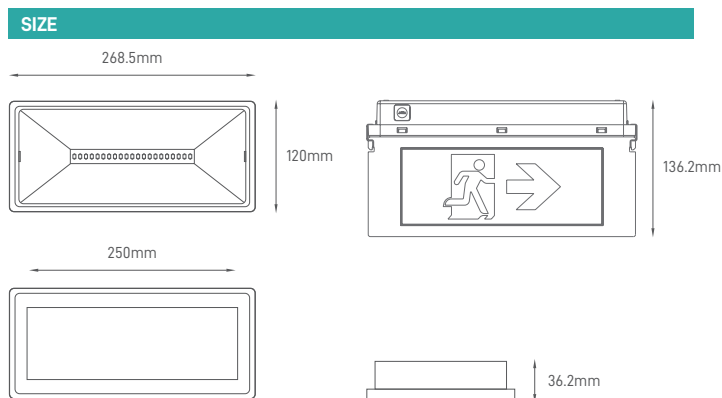

ILEM-00049

REFERENCE	
POWER	3.8W
CCT	4000K
TOTAL LUMINOUS FLUX	200lm
BATTERIES	3.6V 1500mAh NI-MH
LIFE TIME BATTERIES	800 cycle of charging and discharging
LIFE TIME	50000H
LED LIFE TIME	100000H
VOLTAGE	220-240/50-60Hz
IP	IP65
OUTPUT VOLTAGE	5V ±0.5V
OUTPUT POWER	3.8W
CHARGING TIME	24H
DISCHARGING TIME	3H
SELF TEST	YES
SIZE	268.5x120x36.2mm
MAX CHANGE CURRENT(MA)	MAX 200mA
MAX DISCHARGE CURRENT(MA)	MAX 500mA
LED TYPE	SMD2835 21PCS
PROTECTION CLASS	Class II
ON/OFF CYCLES	-
PROTECION CLASS IK (SHOCK RESISTENCE)	IK06
LED BRAND	-
DRIVER BRAND	-
MOUNTING TYPE	Recessed / Surface
BODY MATERIAL	Polycarbonate Diffuser & ABS Housing
COLOR	White
BODY SHAPE	Rectangular
BOX QUANTITY	1 pc / carton
GROSS WEIGHT	-
CERTIFICATION	NP EN 60598-2-22
NP	NP EN 6049-2-22